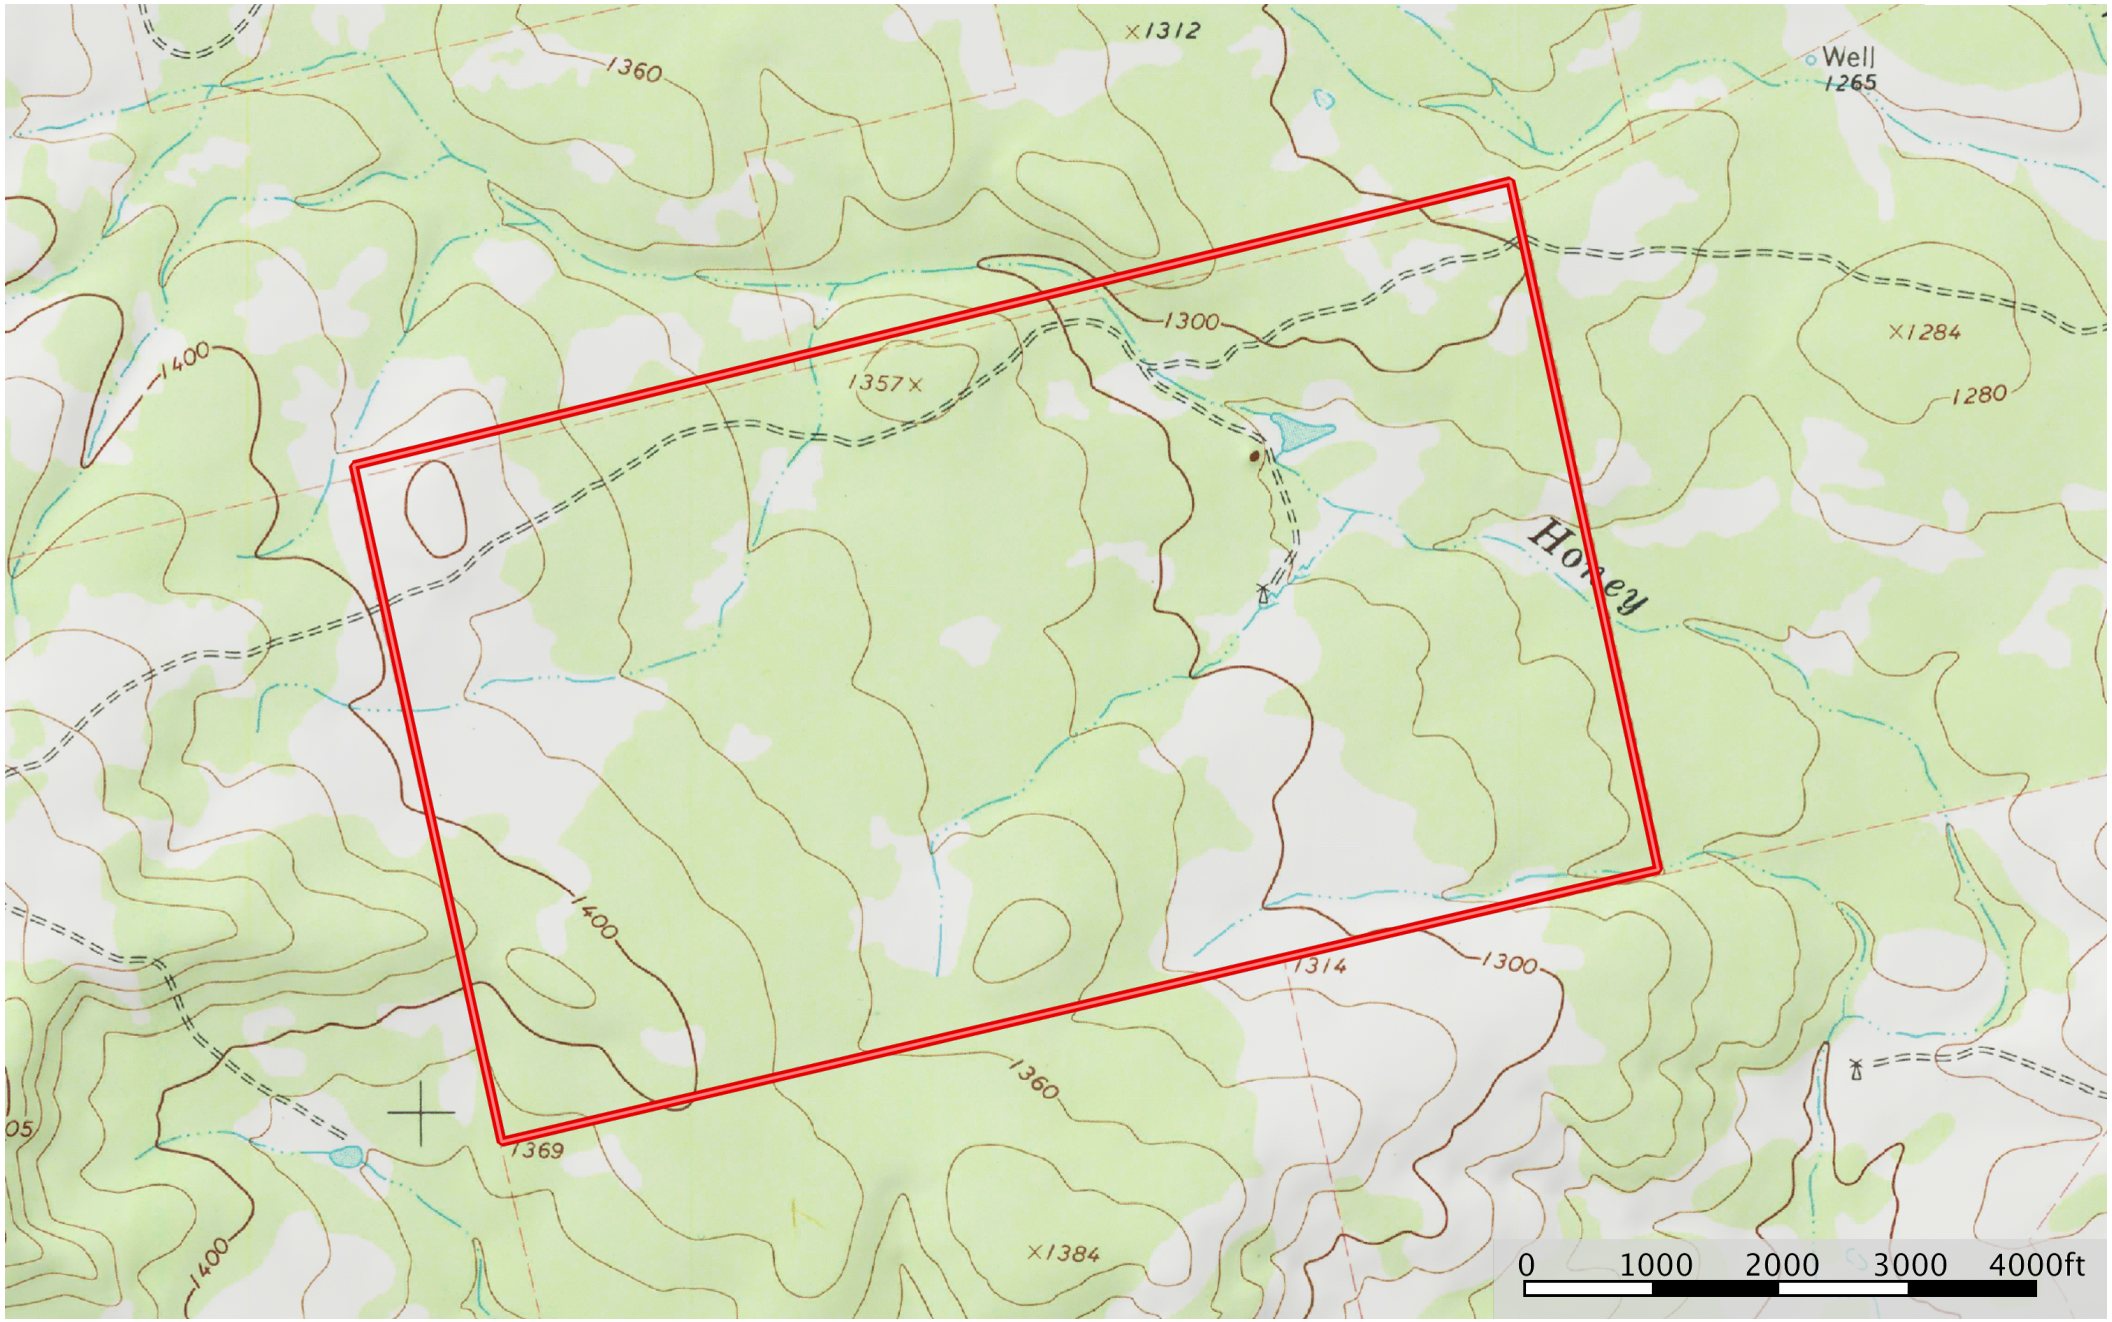

Peyton Ranch

Burnet County, Texas, 860.0 AC +/-

 Boundary