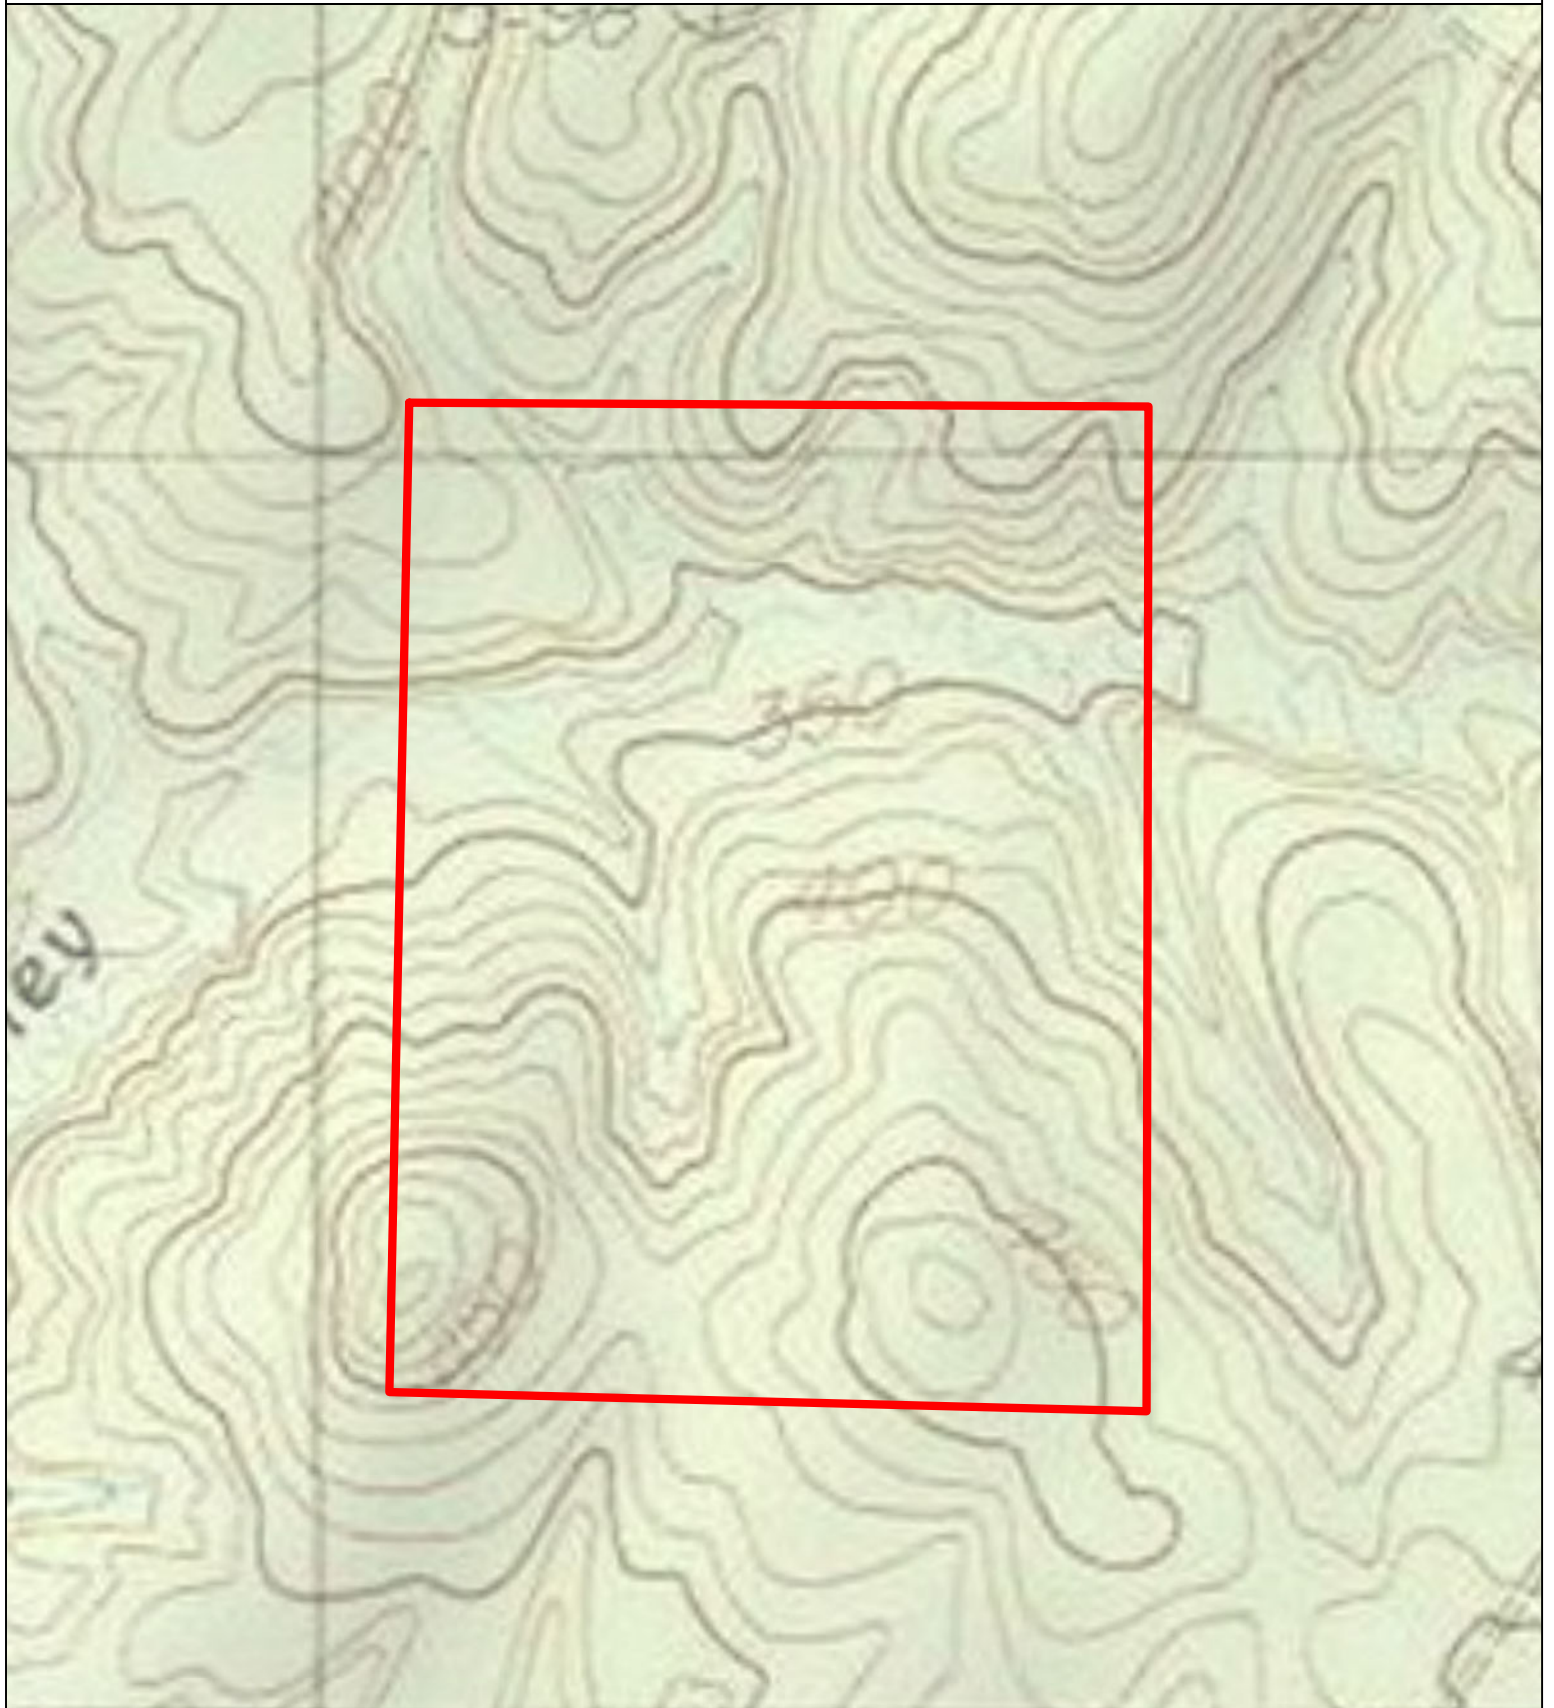

116 Acres
Shelby County, Texas

Tract Boundary

1/5/2017
Imagery: USGS

1 Inch = 500 Feet