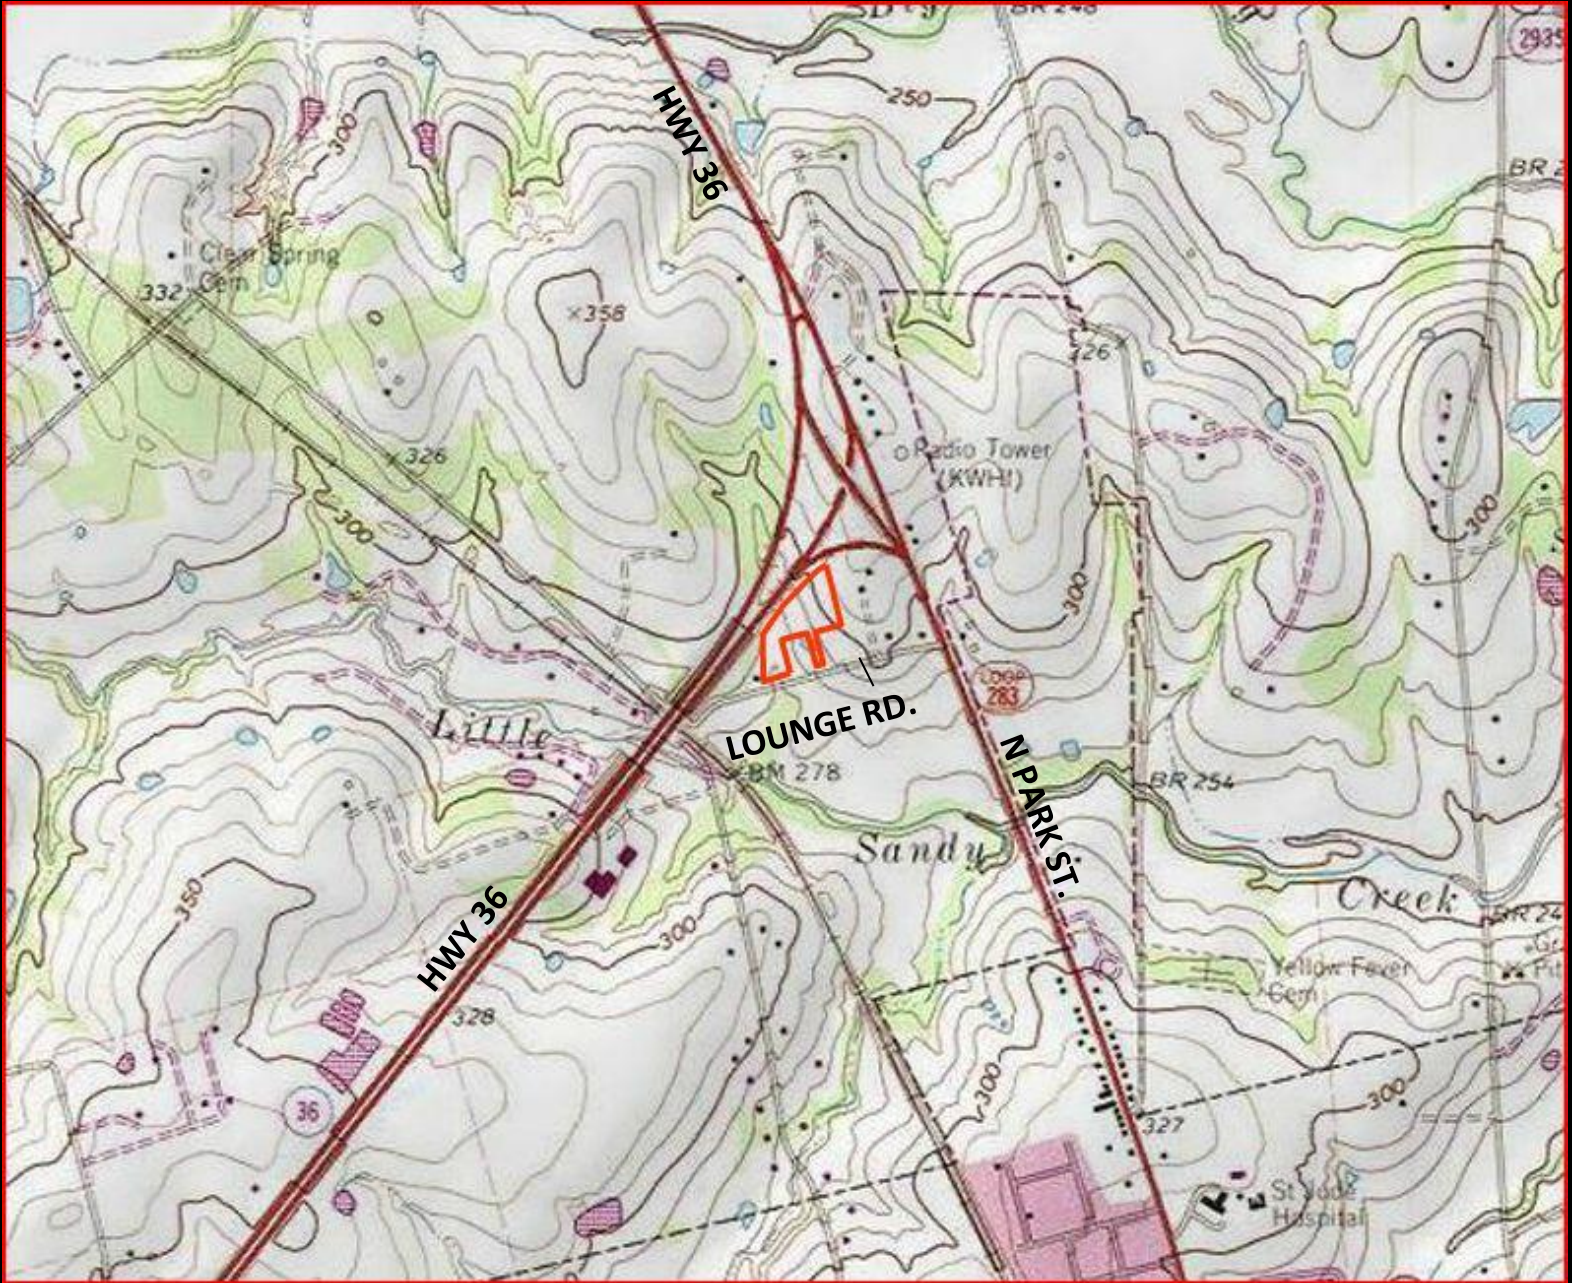

Lounge Rd.

Orange area indicates 4.36 ACRE TRACT ZONED B1

Notes: The information shown is an estimate. This is not a professional survey plat and should be used for graphical information only. Acreage and measurements are subject to change and subject to survey.