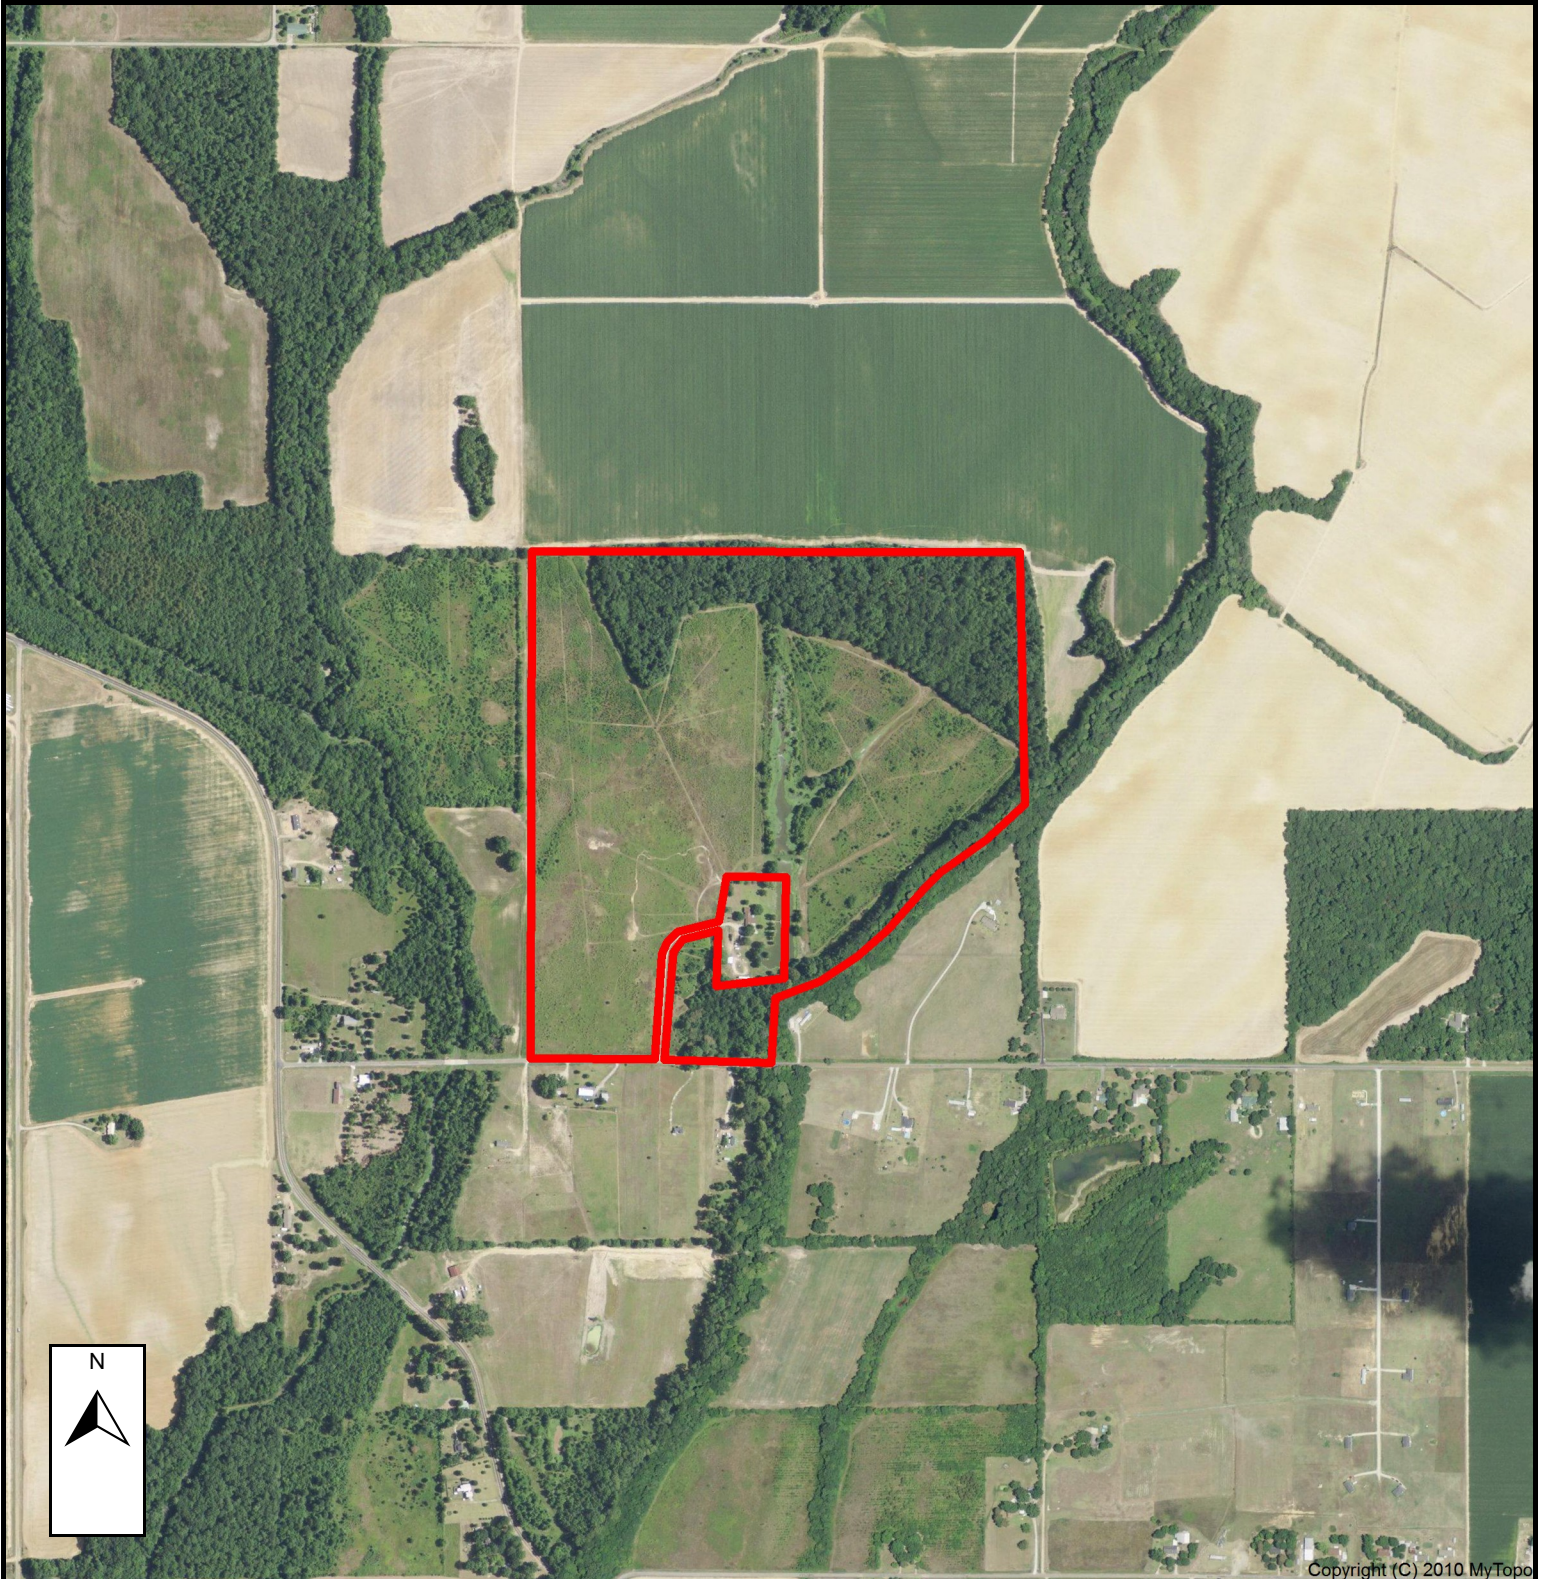

LA - Richland DeLee 127 acres +/-  
Brown Realty Company of Rayville, Inc.

Brad Brown, Agent  
Office: 318.728.9544  
Cell: 318.680.7809  
bbrown@brownrealtyco.com  
www.brownrealtyco.com

### Aerial Map

Copyright (C) 2010 MyTopo

DISCLAIMER: The information contained herein is as obtained by this broker from sellers, owners, or other sources. This information is considered reliable, neither this broker nor owners make any guarantee, warranty or representation as to correctness of any data or descriptions and the accuracy of such statements. The correctness and / or accuracy of any and all statements should be determined through independent investigation made by the prospective purchaser. Any offer for sale is subject to prior sale, errors and omissions, change of price, terms or other conditions or withdrawal from sale in whole or in part, by seller without notice and at the sole discretion of seller. Readers are urged to form their own independent conclusions and evaluations in consultation with legal counsel, accountants, and/or investment advisors concerning and all material contained herein.