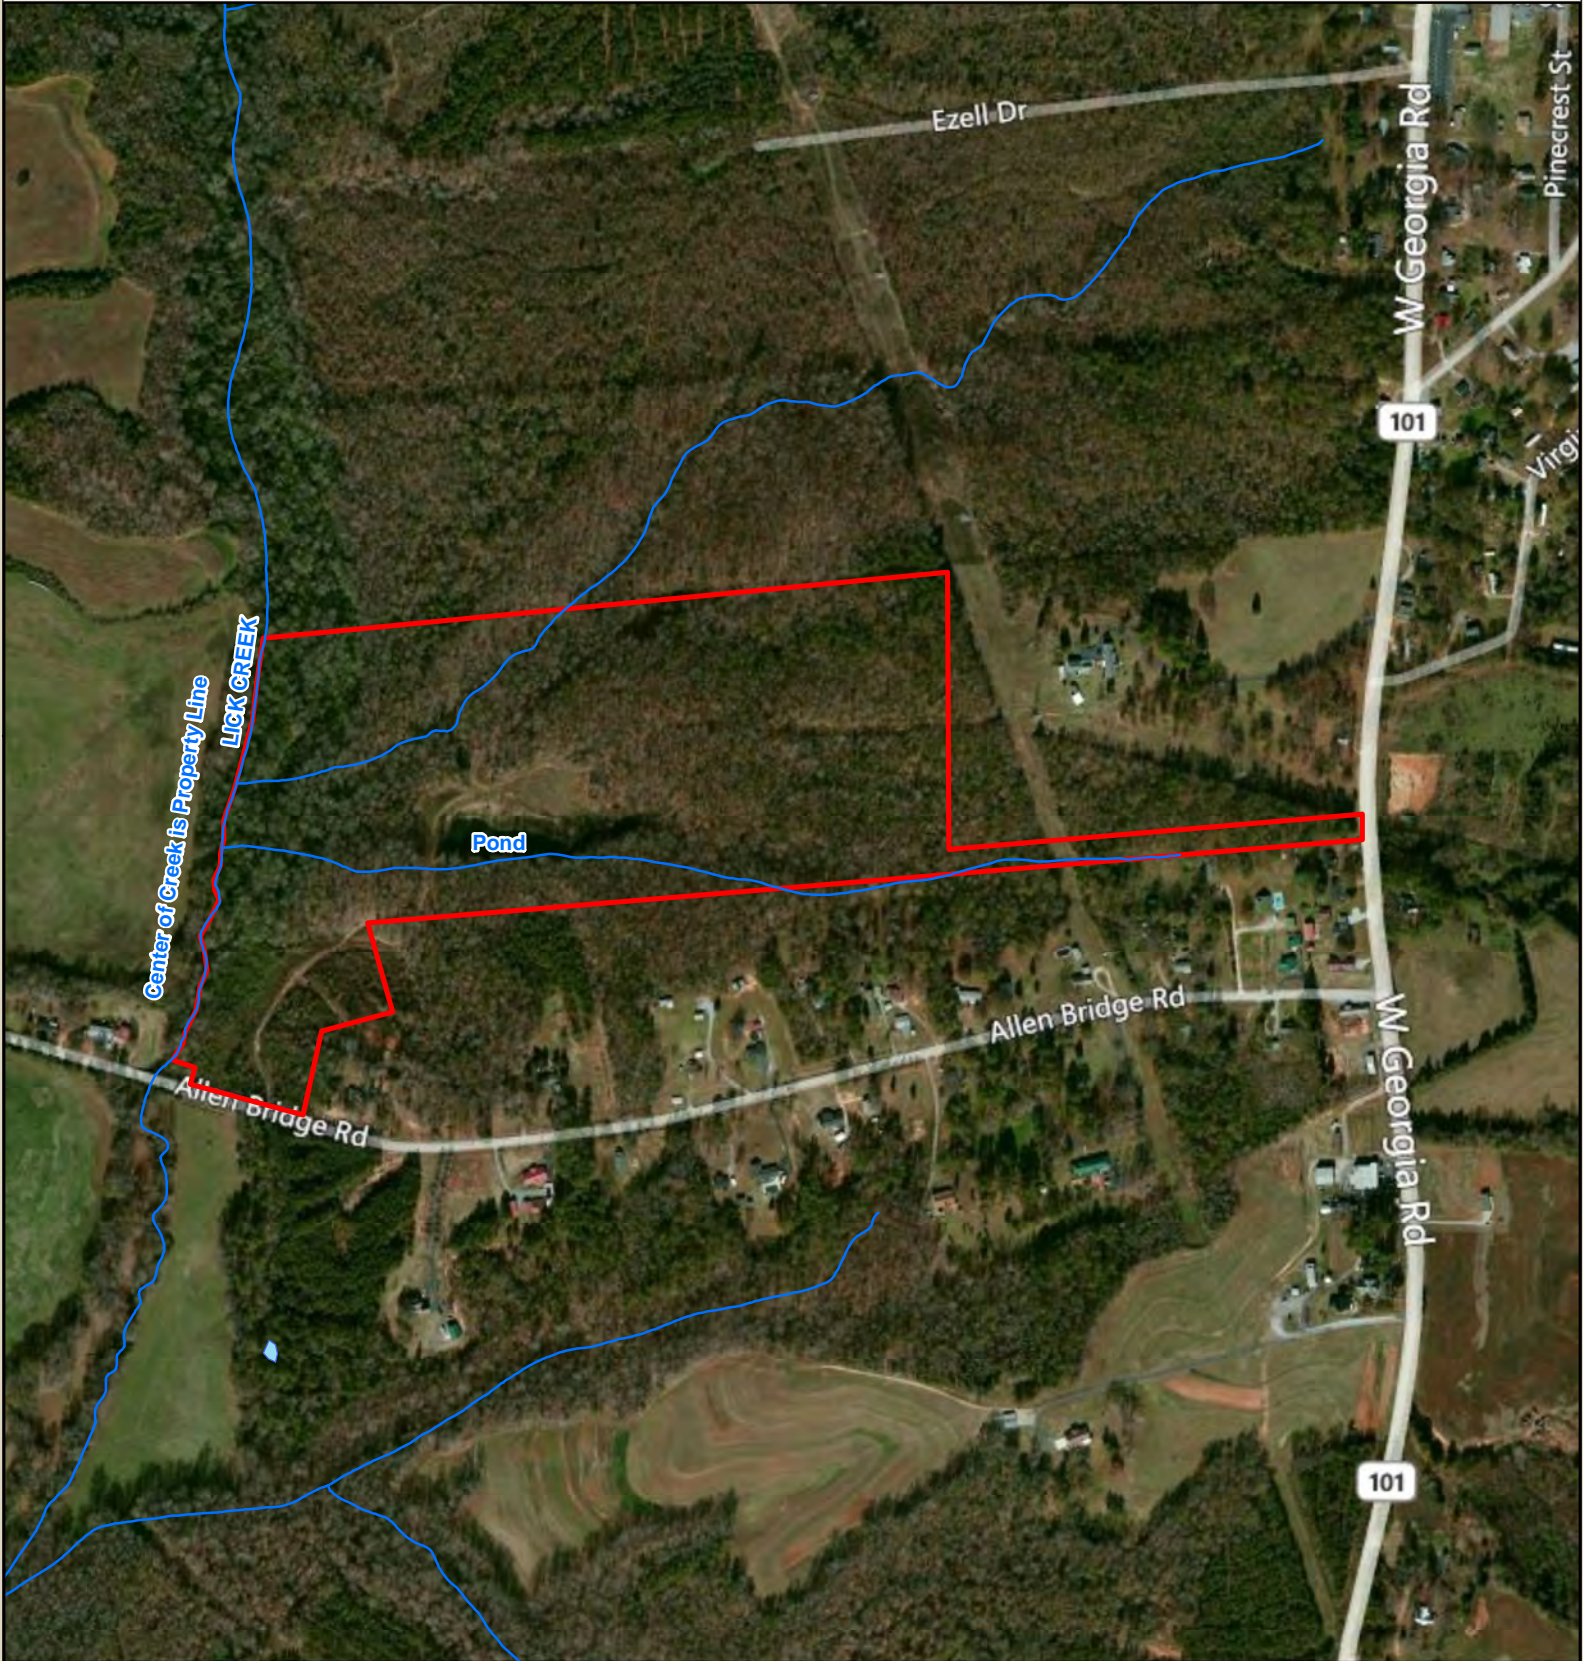

Metcalf Land Company

Eskridge Tract 53.4 +/- ac.

1 inch = 600 feet

All information presented is from sources deemed reliable, but no warranty or representation is made as to the accuracy thereof and is submitted subject to errors, omissions, or other conditions, without notice. Users of this information do so at their own risk and agree that no liability of any kind will be imposed on the seller or agents working on their behalf.