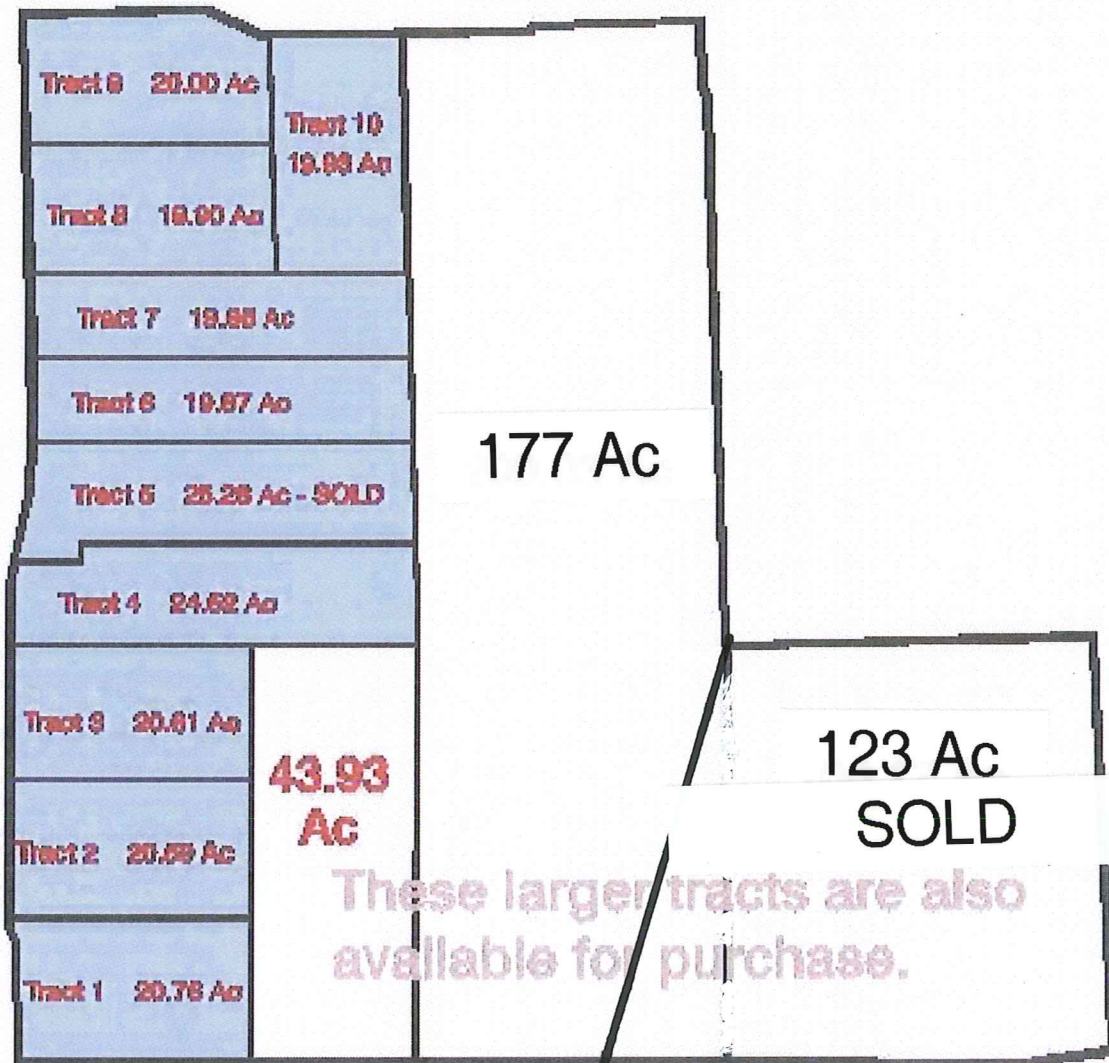

# FOR SALE

SKY WEST CR 212

CR 213

FM 243

**OWNER FINANCING AVAILABLE  
ON SMALLER TRACTS**