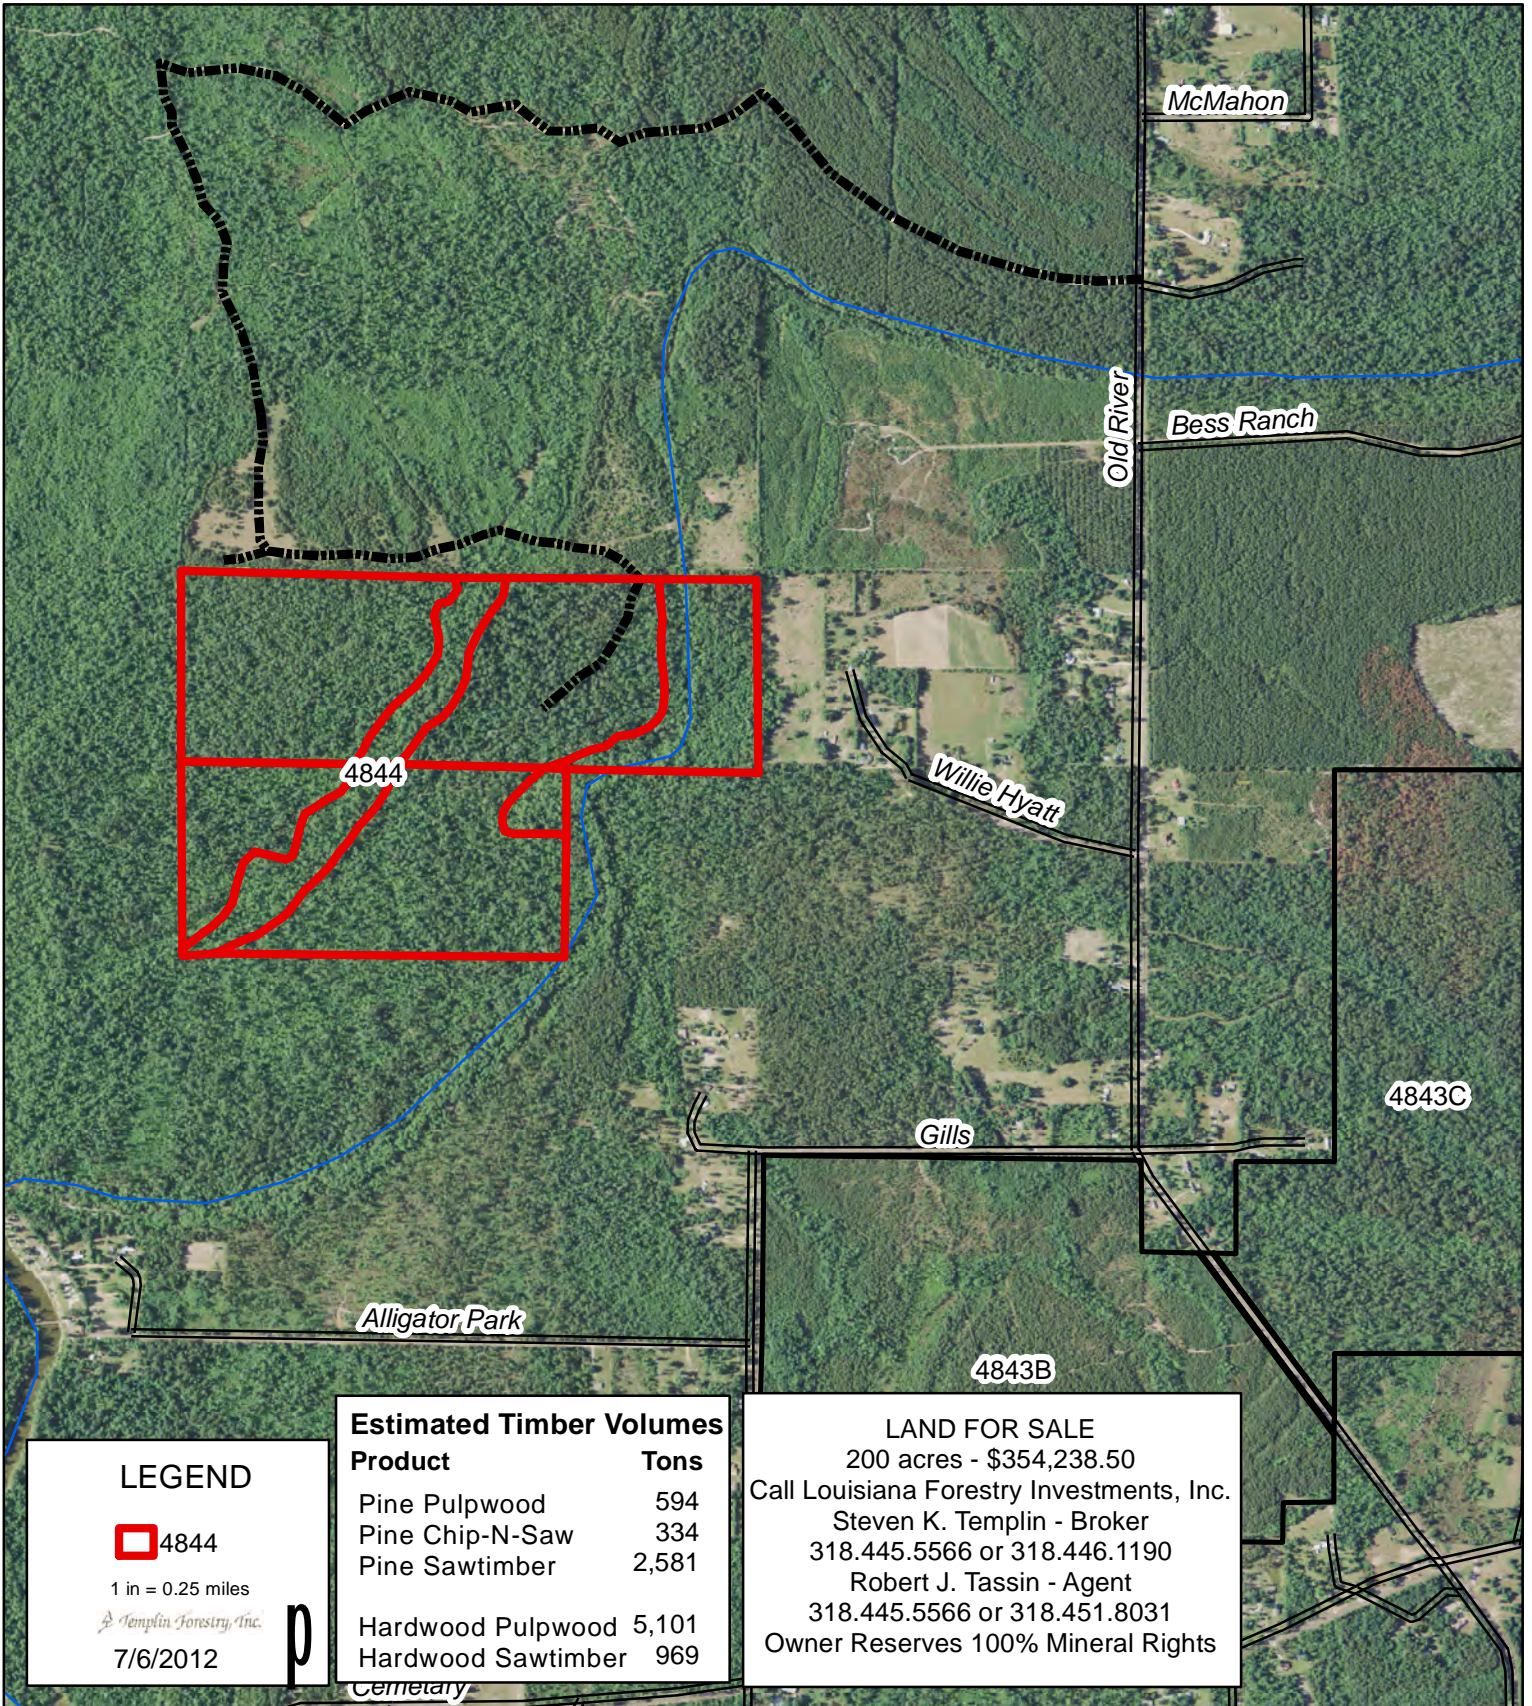

Timberland For Sale

Tract 4844

200 acres, more or less, being the S/2 of the SE/4 and the SE/4 of the SW/4, Section 8; and the NE/4 of the NW/4 and the NW/4 of the NE/4, Section 17; T8S, R13W, Calcasieu Parish, LA.

LEGEND

4844

1 in = 0.25 miles

Templin Forestry, Inc.

7/6/2012

Estimated Timber Volumes

Product	Tons
Pine Pulpwood	594
Pine Chip-N-Saw	334
Pine Sawtimber	2,581
Hardwood Pulpwood	5,101
Hardwood Sawtimber	969

LAND FOR SALE
 200 acres - \$354,238.50
 Call Louisiana Forestry Investments, Inc.
 Steven K. Templin - Broker
 318.445.5566 or 318.446.1190
 Robert J. Tassin - Agent
 318.445.5566 or 318.451.8031
 Owner Reserves 100% Mineral Rights