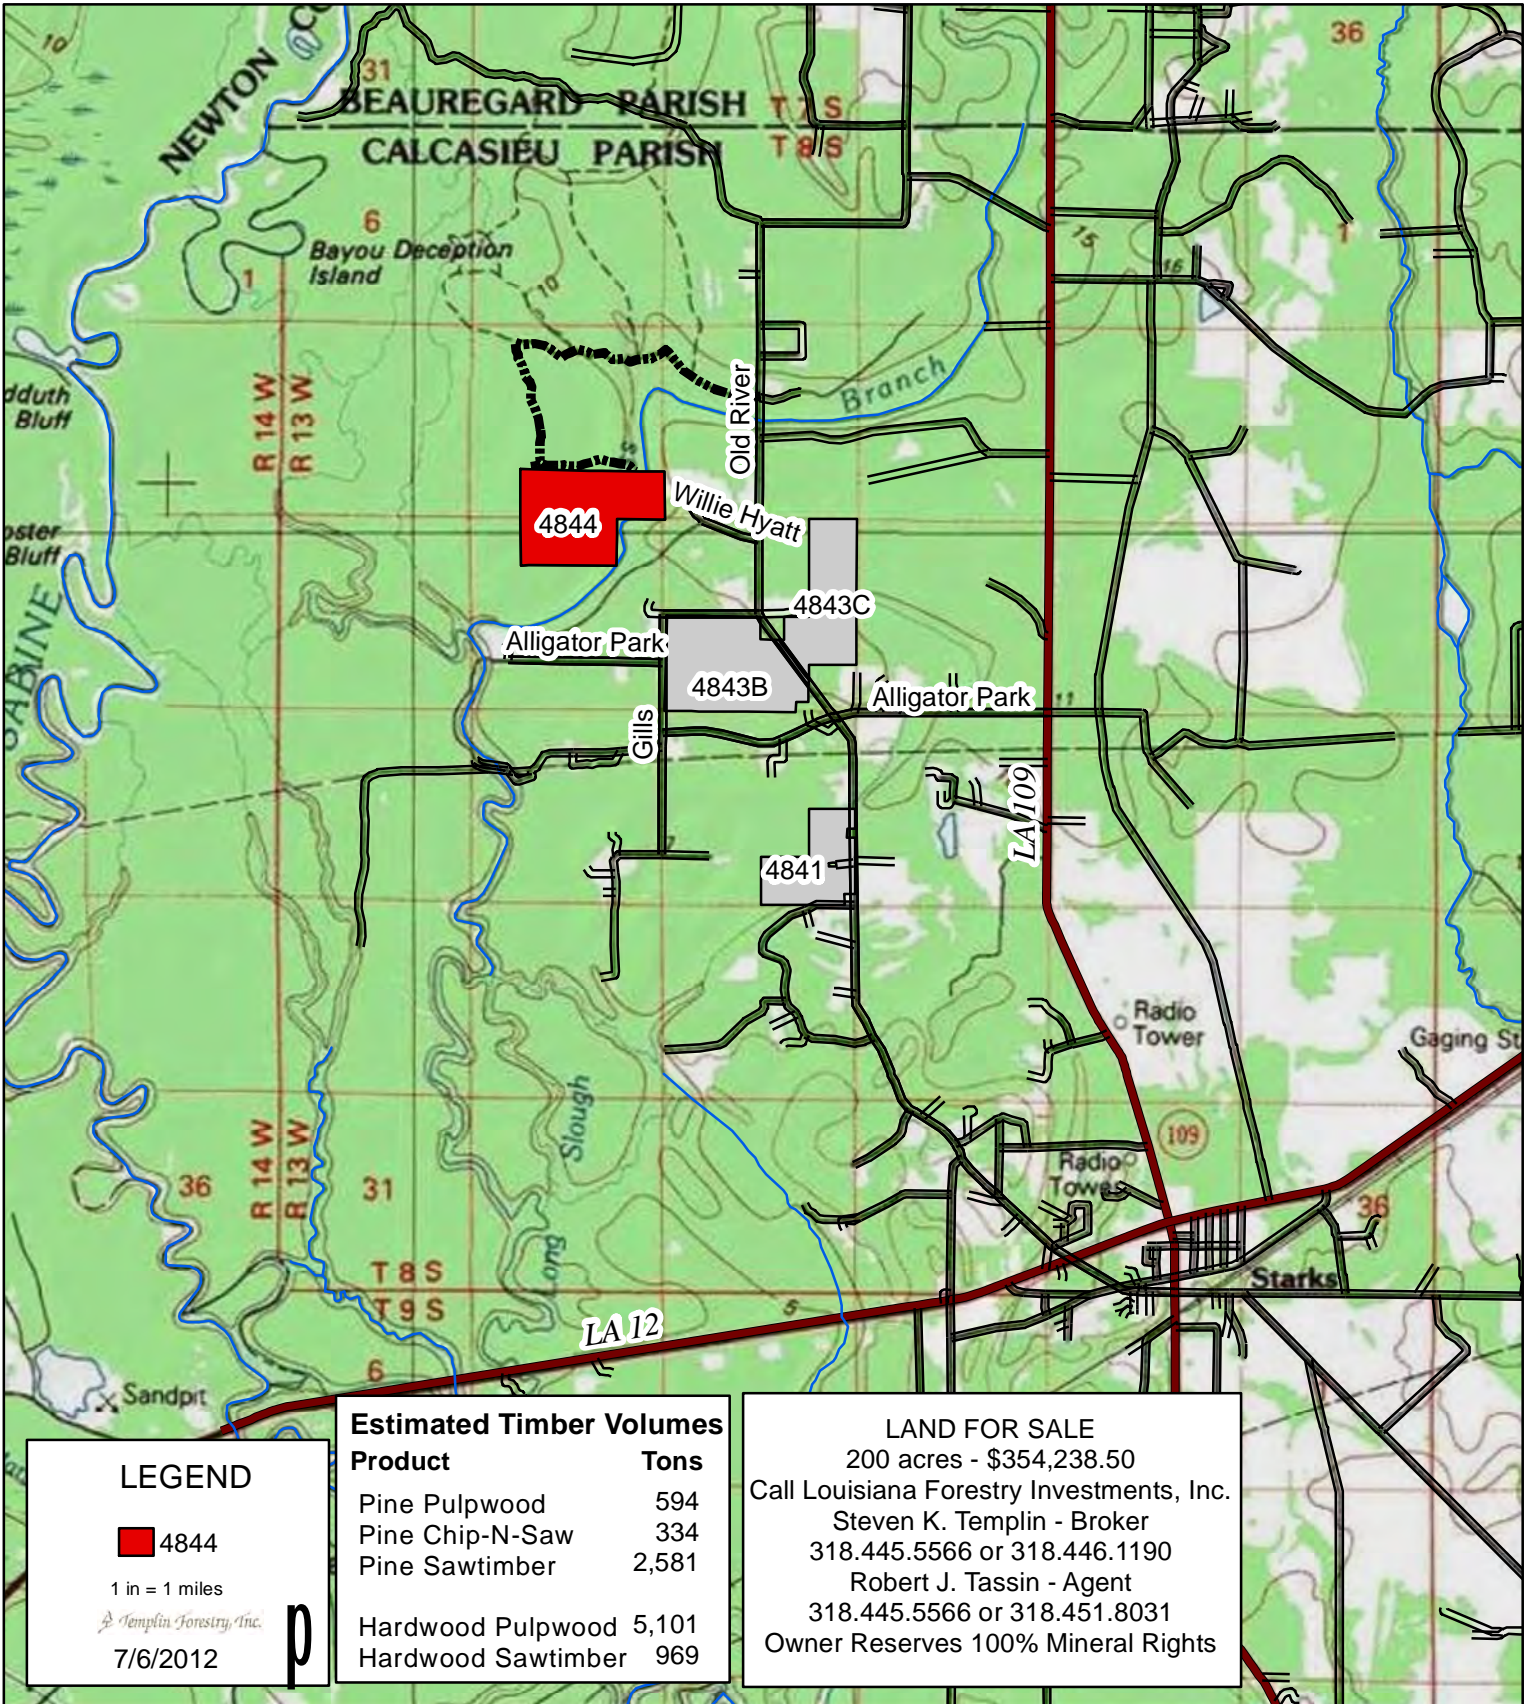

## Tract 4844

200 acres, more or less, being the S/2 of the SE/4 and the SE/4 of the SW/4, Section 8; and the NE/4 of the NW/4 and the NW/4 of the NE/4, Section 17; T8S, R13W, Calcasieu Parish, LA.

**LEGEND**

4844

1 in = 1 miles

*Templin Forestry, Inc.*

7/6/2012

Estimated Timber Volumes	
Product	Tons
Pine Pulpwood	594
Pine Chip-N-Saw	334
Pine Sawtimber	2,581
Hardwood Pulpwood	5,101
Hardwood Sawtimber	969

**LAND FOR SALE**  
 200 acres - \$354,238.50  
 Call Louisiana Forestry Investments, Inc.  
 Steven K. Templin - Broker  
 318.445.5566 or 318.446.1190  
 Robert J. Tassin - Agent  
 318.445.5566 or 318.451.8031  
 Owner Reserves 100% Mineral Rights