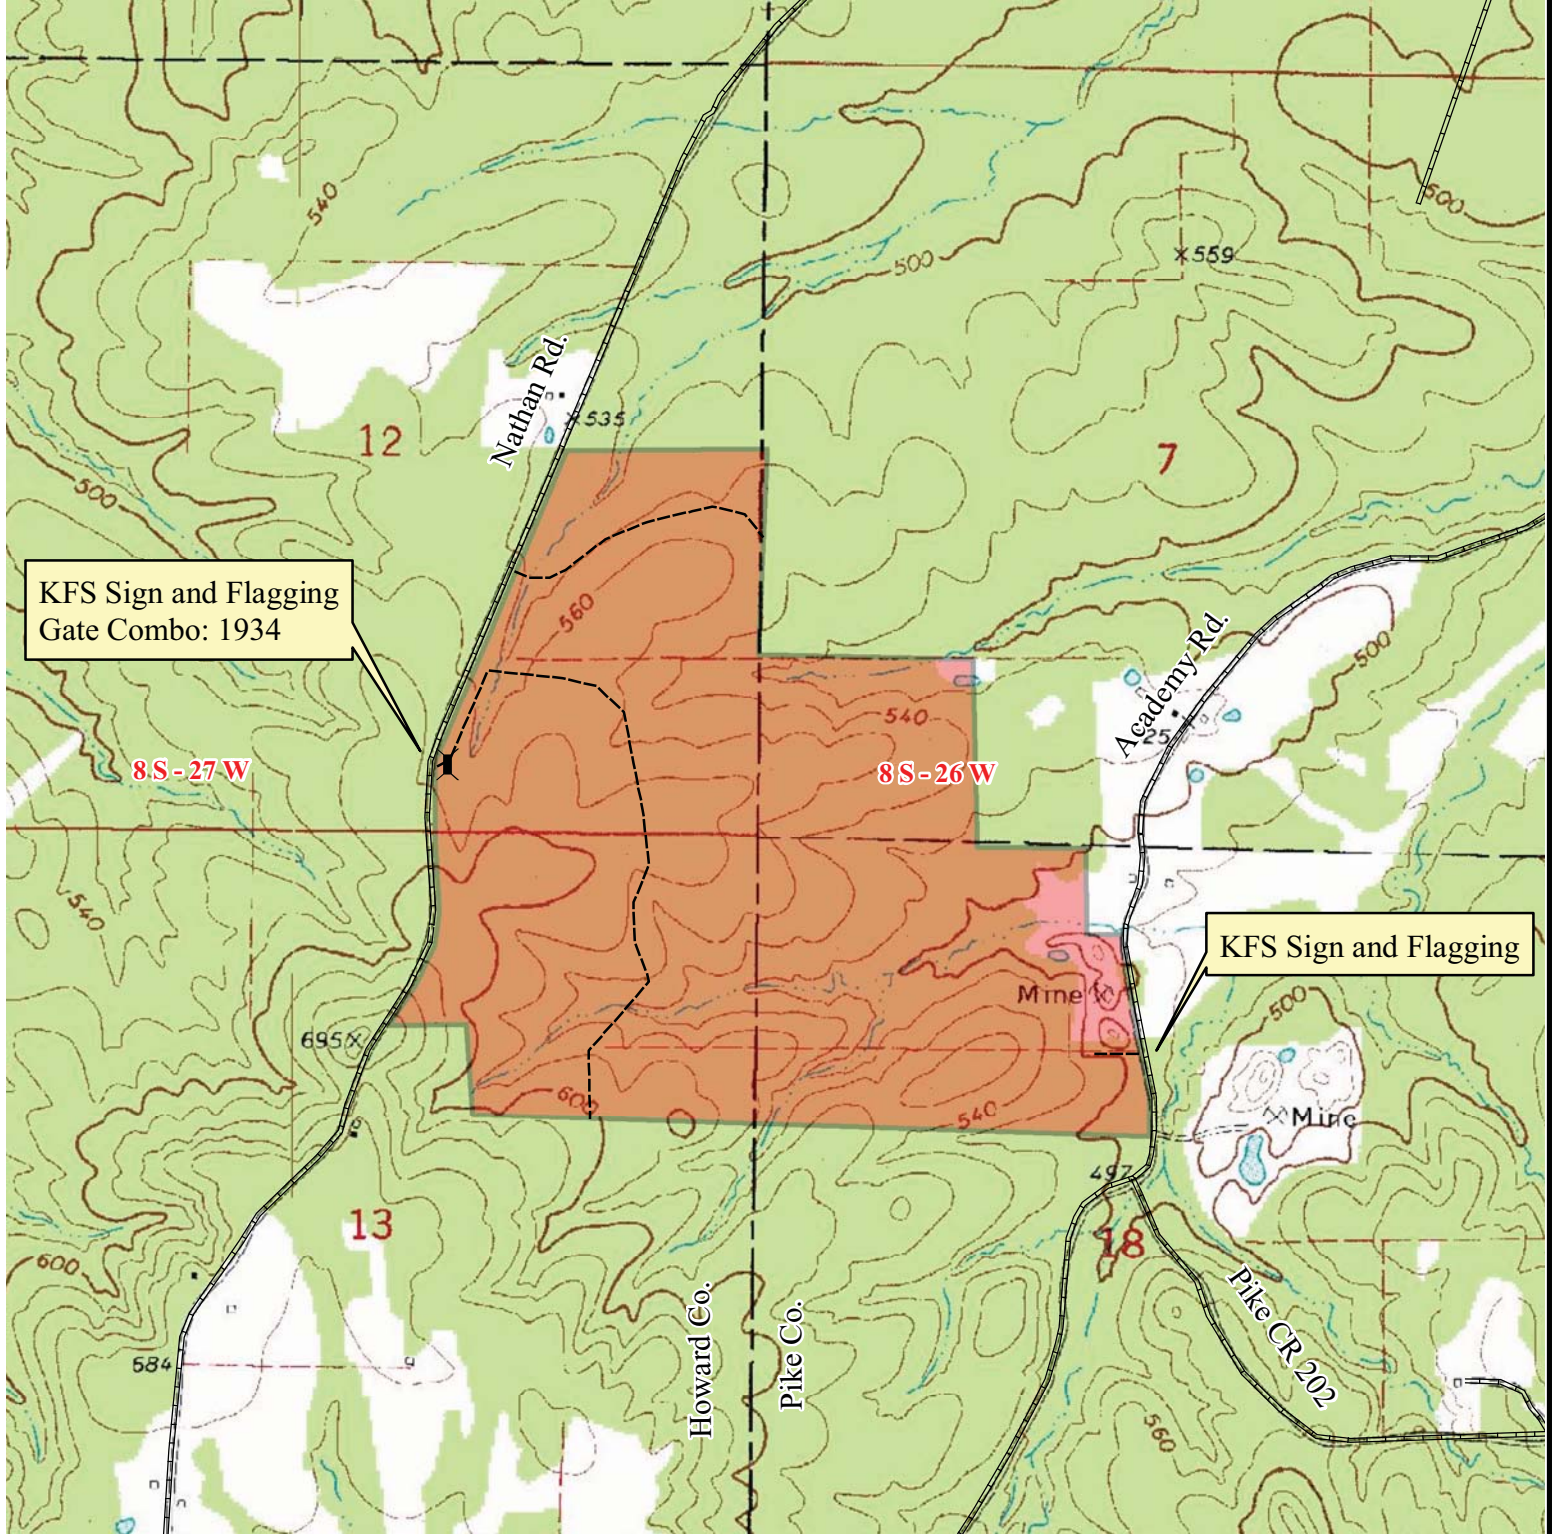

Land For Sale  
Perkins Tract (#7105)  
+/-380 Acres  
Pt. SE1/4, Sec. 12 & Pt. NE1/4, Sec. 13, T8S, R27W  
Howard County, Arkansas (+/-220 Acres);  
SW1/4 of SW1/4, Sec. 7 & Pt. NW1/4, Sec. 18, T8S, R26W  
Pike County, Arkansas (+/-160 Acres)

KFS Sign and Flagging  
Gate Combo: 1934

KFS Sign and Flagging