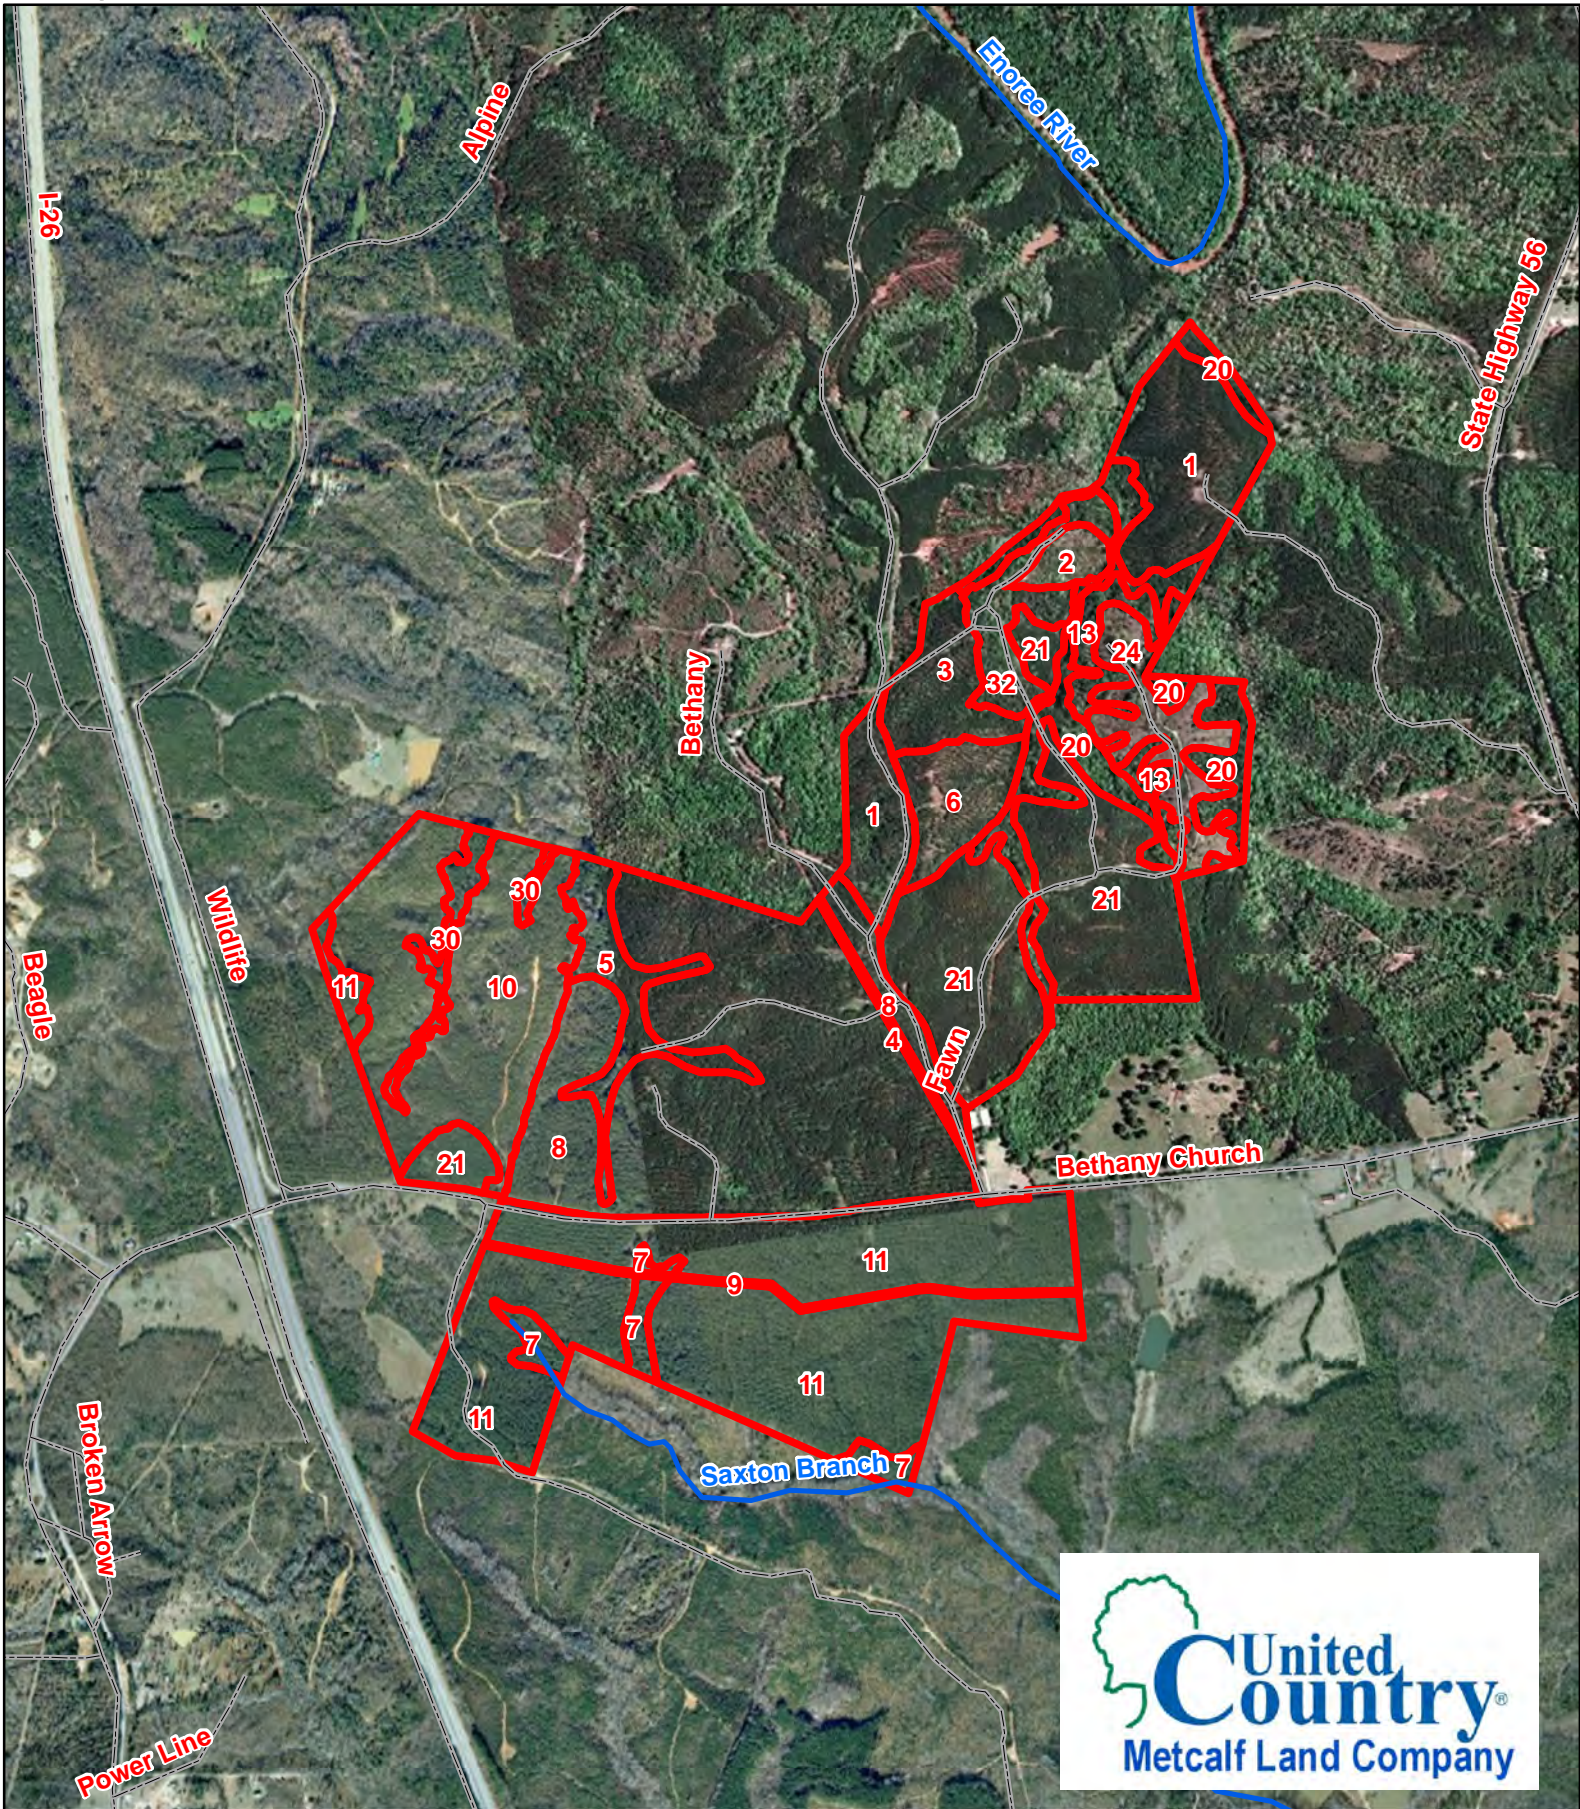

NB3013 704+/- ac.

1 inch = 1,500 feet

The information provided on this map is believed to be accurate and is based on information available at this time, however, this information is in no way guaranteed.