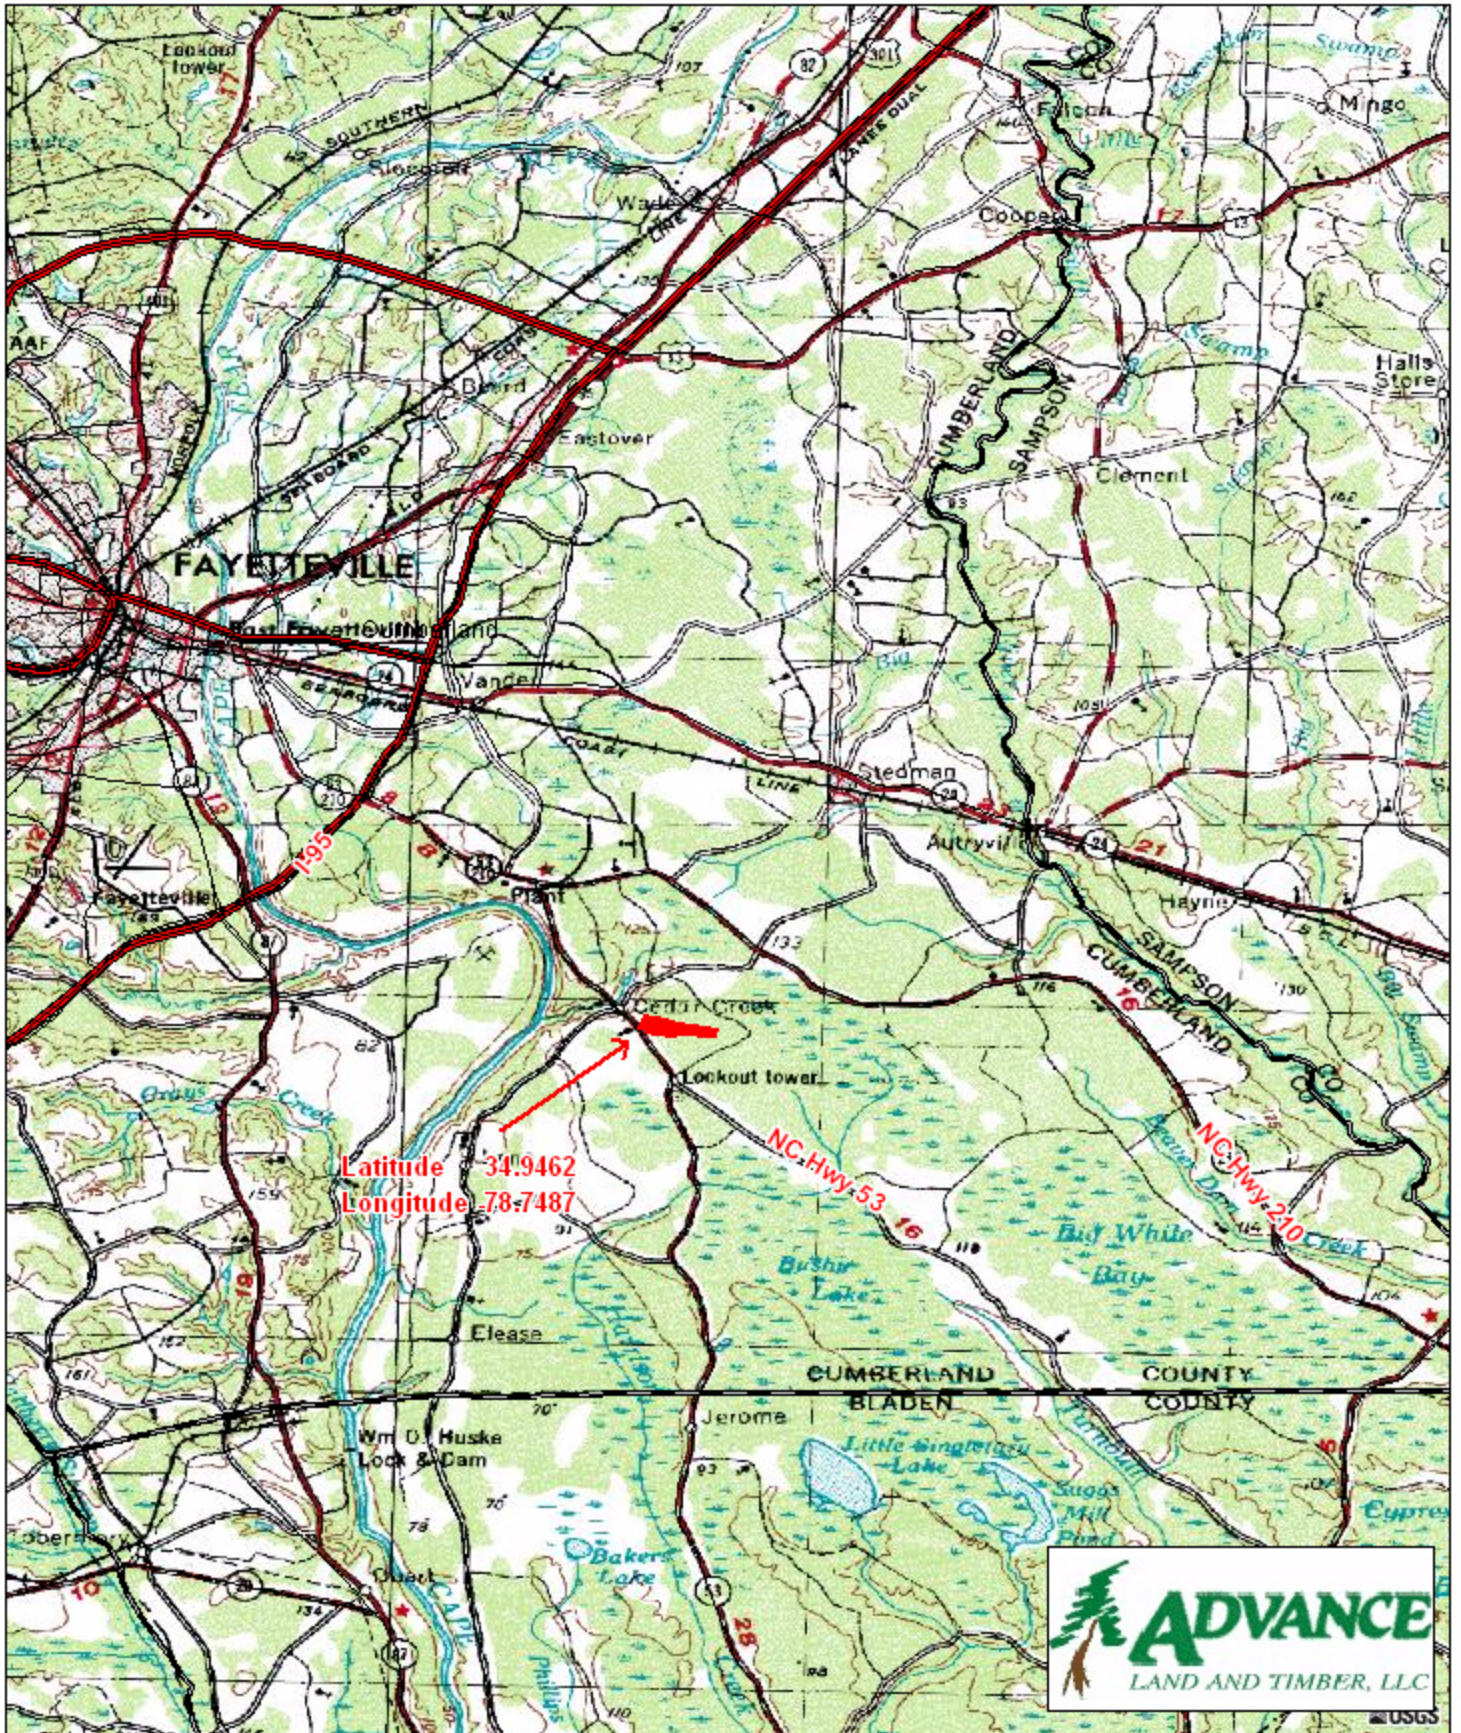

Brown 176 Tract #60040076 Cumberland County, NC

1 inch = 15,000 feet
172.3 +/- acres

The information provided on this map is believed to be accurate and is based on the best information available at this time, however, this information is in no way guaranteed.