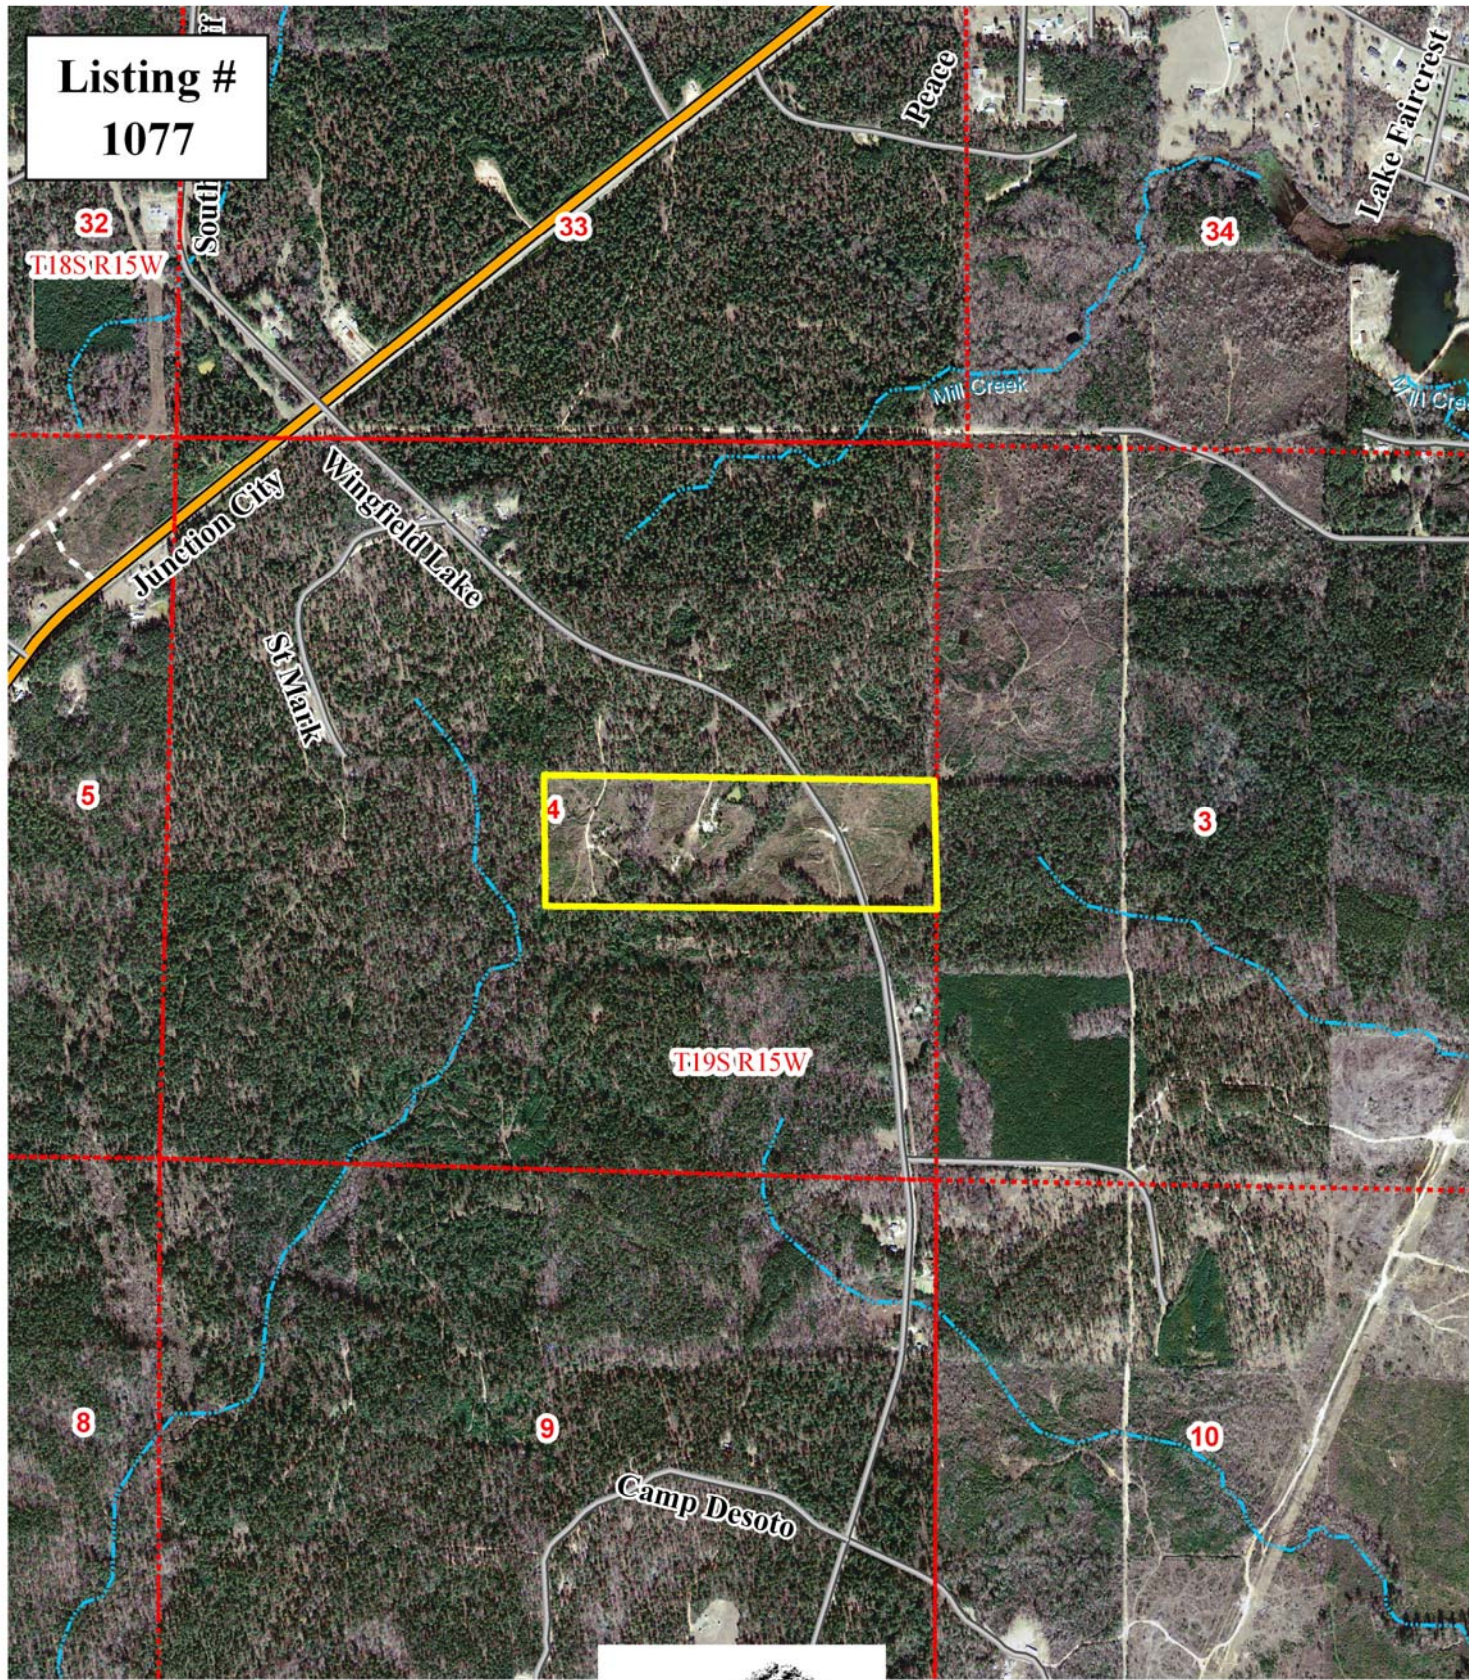

LAND FOR SALE
Wingfield Lake Road Tract
52 Acres
Union, Arkansas

Listing #
1077

2006 Aerial Photo
Created By: BDB
Printed Date: 12/15/09