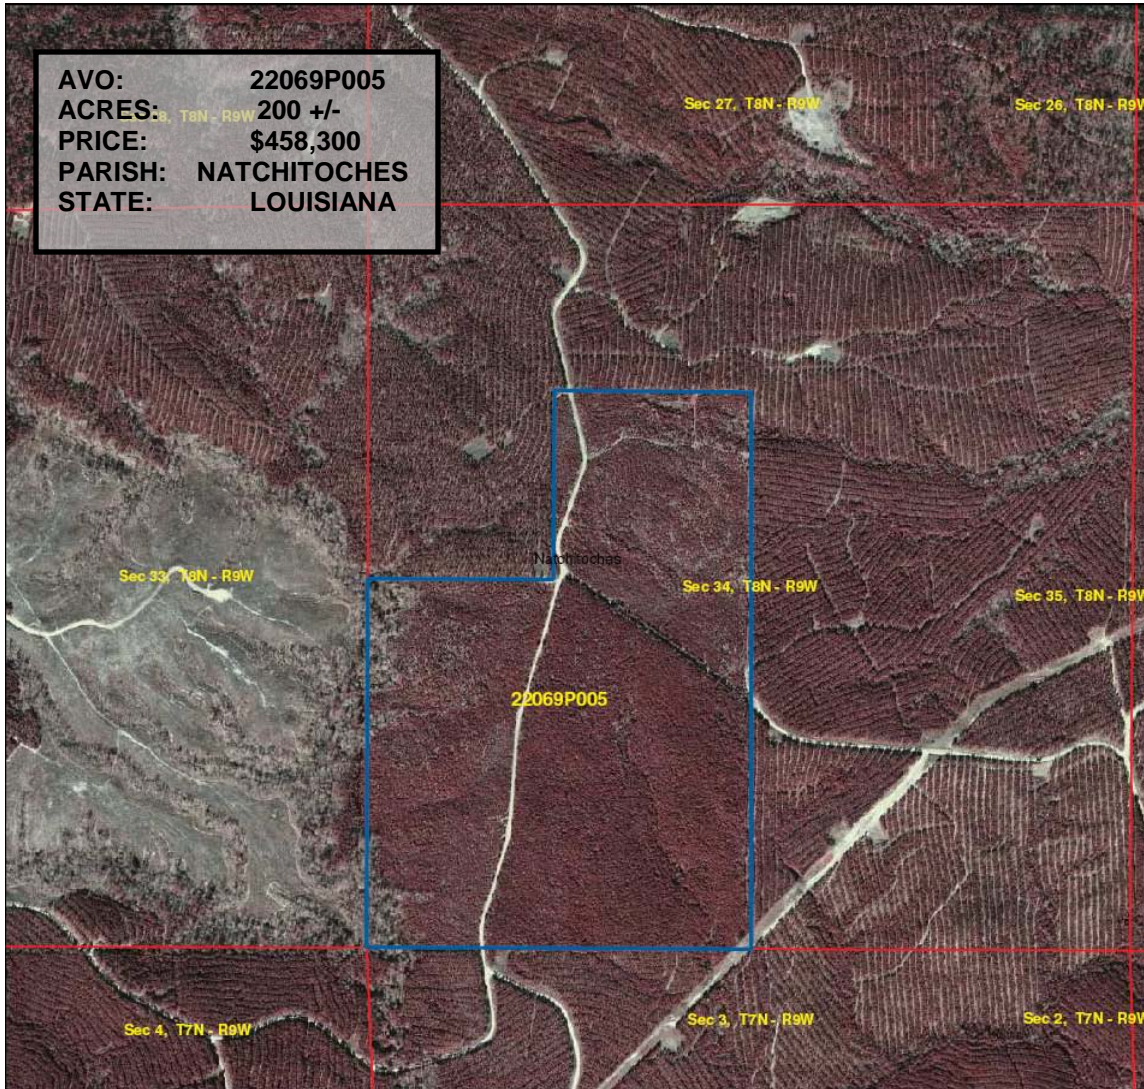

ROCKLAND R. BURKS INC.

820 Hwy 2
Sterlington, LA 71280
Office: 318-665-0408
Fax: 318-665-9299
Cyndi@rrbland.com
landwatch.com
landsofamerica.com

Aerial Map
Parcel # 22069P005
Natchitoches Parish, LA - approx. 200 acres +/-

0 490 980 1,960 Feet

Land Description:

Offering 200 acres of Pine growing timberland and located in Natchitoches Parish Louisiana. This tract is approximately 30 minutes southwest of Natchitoches, and within 20 minutes of Interstate 49. Tract is predominantly pine plantations with a small amount of hardwood timber in the creek areas. Parts of this property have recently been thinned for continual pine growth. The trees are currently in good shape with a great stand of timber for repeated future growth. Access is through a series of parish and timber company roads. No utilities and all minerals are reserved. Please call if you would like to schedule an appointment to look at this property.

Call our Associate Broker/Arkansas Land
Rep. Rocky Burks at:
(318-245-2699)
John Harkey
(318-614-1897)
Or visit landwatch.com or
landsofamerica.com for maps and
additional information