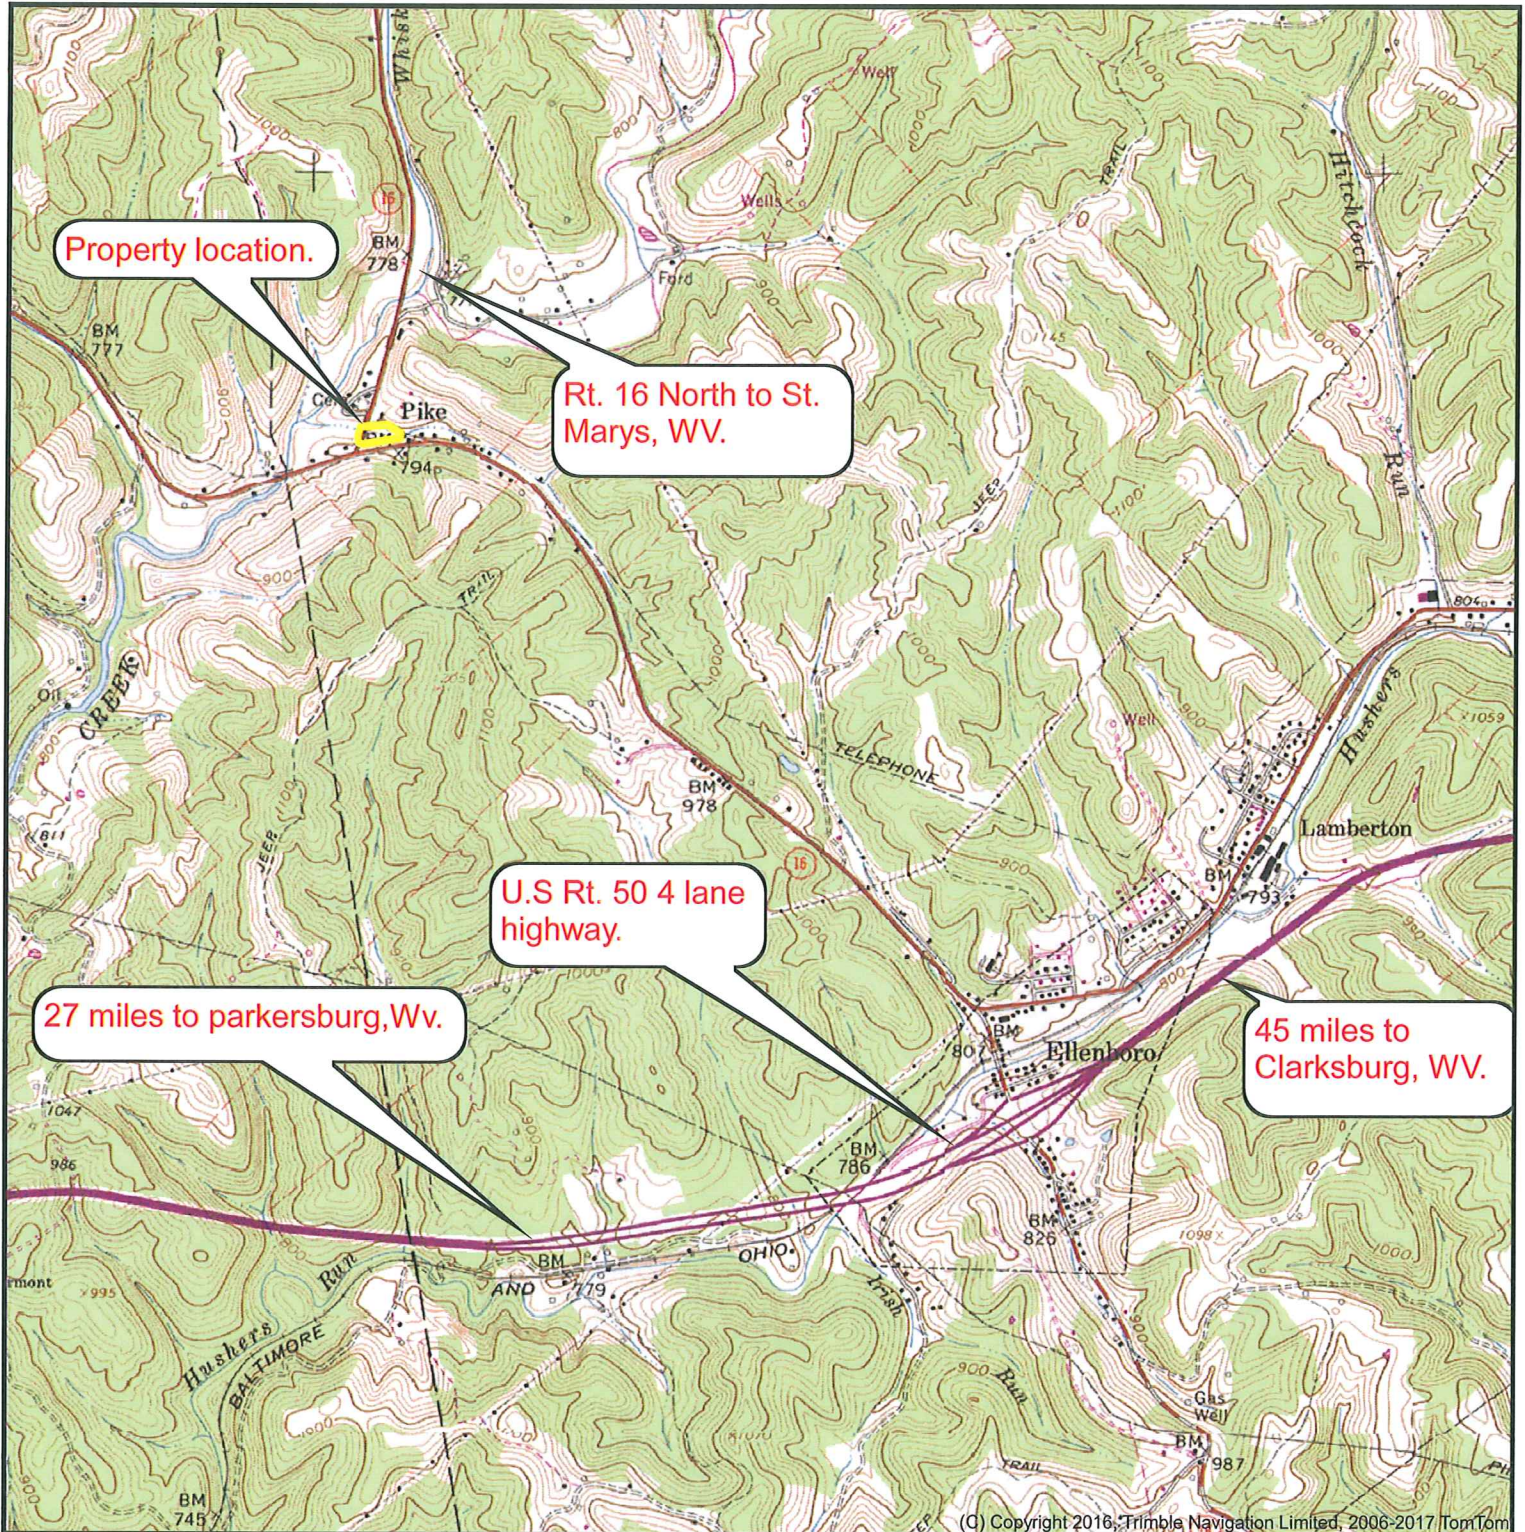

8 MEMORY LANE, ELLENBORO, WV.

DISCLAIMER: Boundary lines, size & shape are an approximate sketch only & not to scale.

This information is considered reliable, neither this broker nor owners make any guarantee, warranty or representation as to correctness of any data or descriptions and the accuracy of such statements. The correctness and / or accuracy of any and all statements should be determined through independent investigation made by the prospective purchaser.