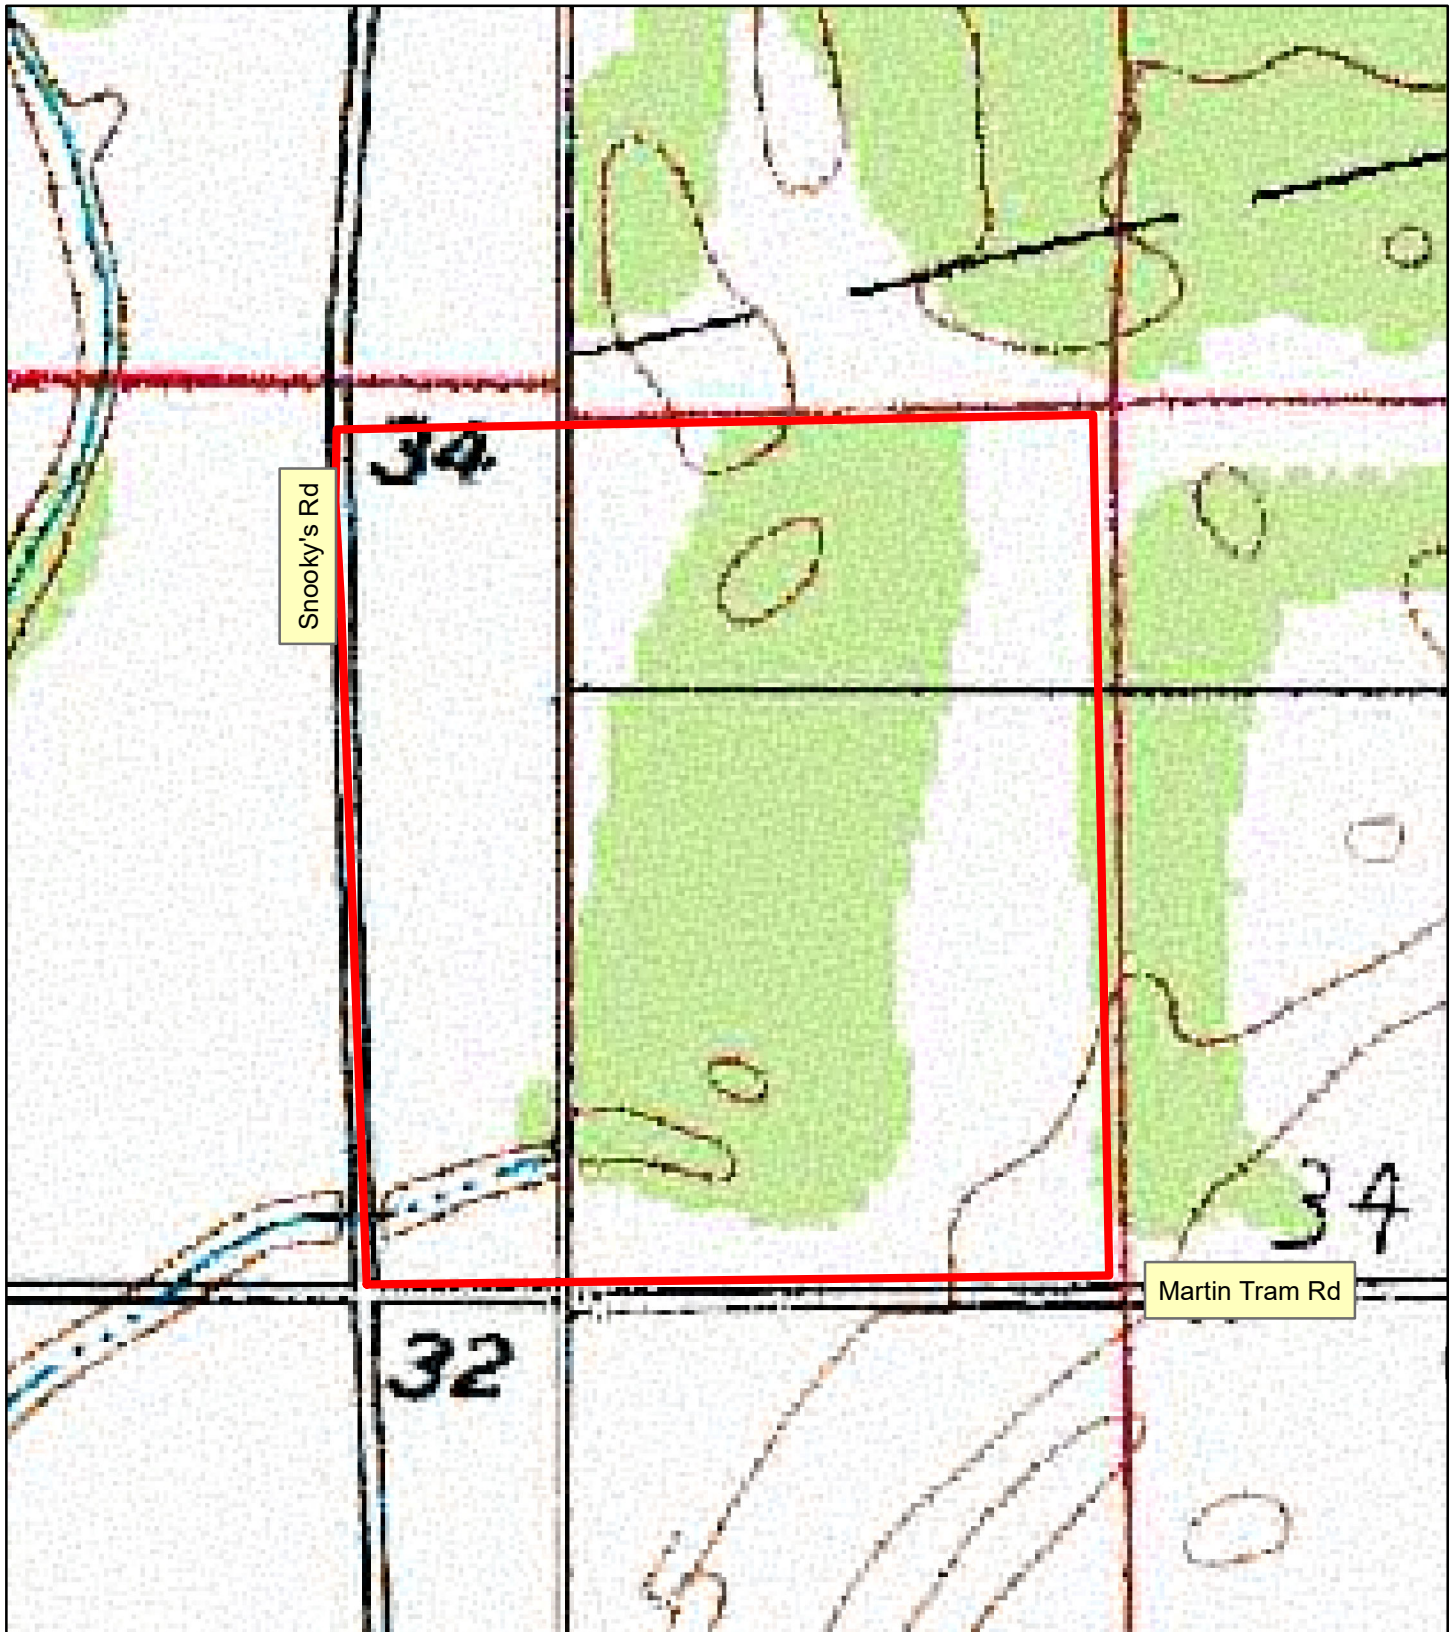

Martin Tram Road Tract

Allen Parish
47.2± Acres

0 200 400 800 Feet

MORROW
LAND GROUP, LLC

Data presented is for reference purposes only and cannot be guaranteed.