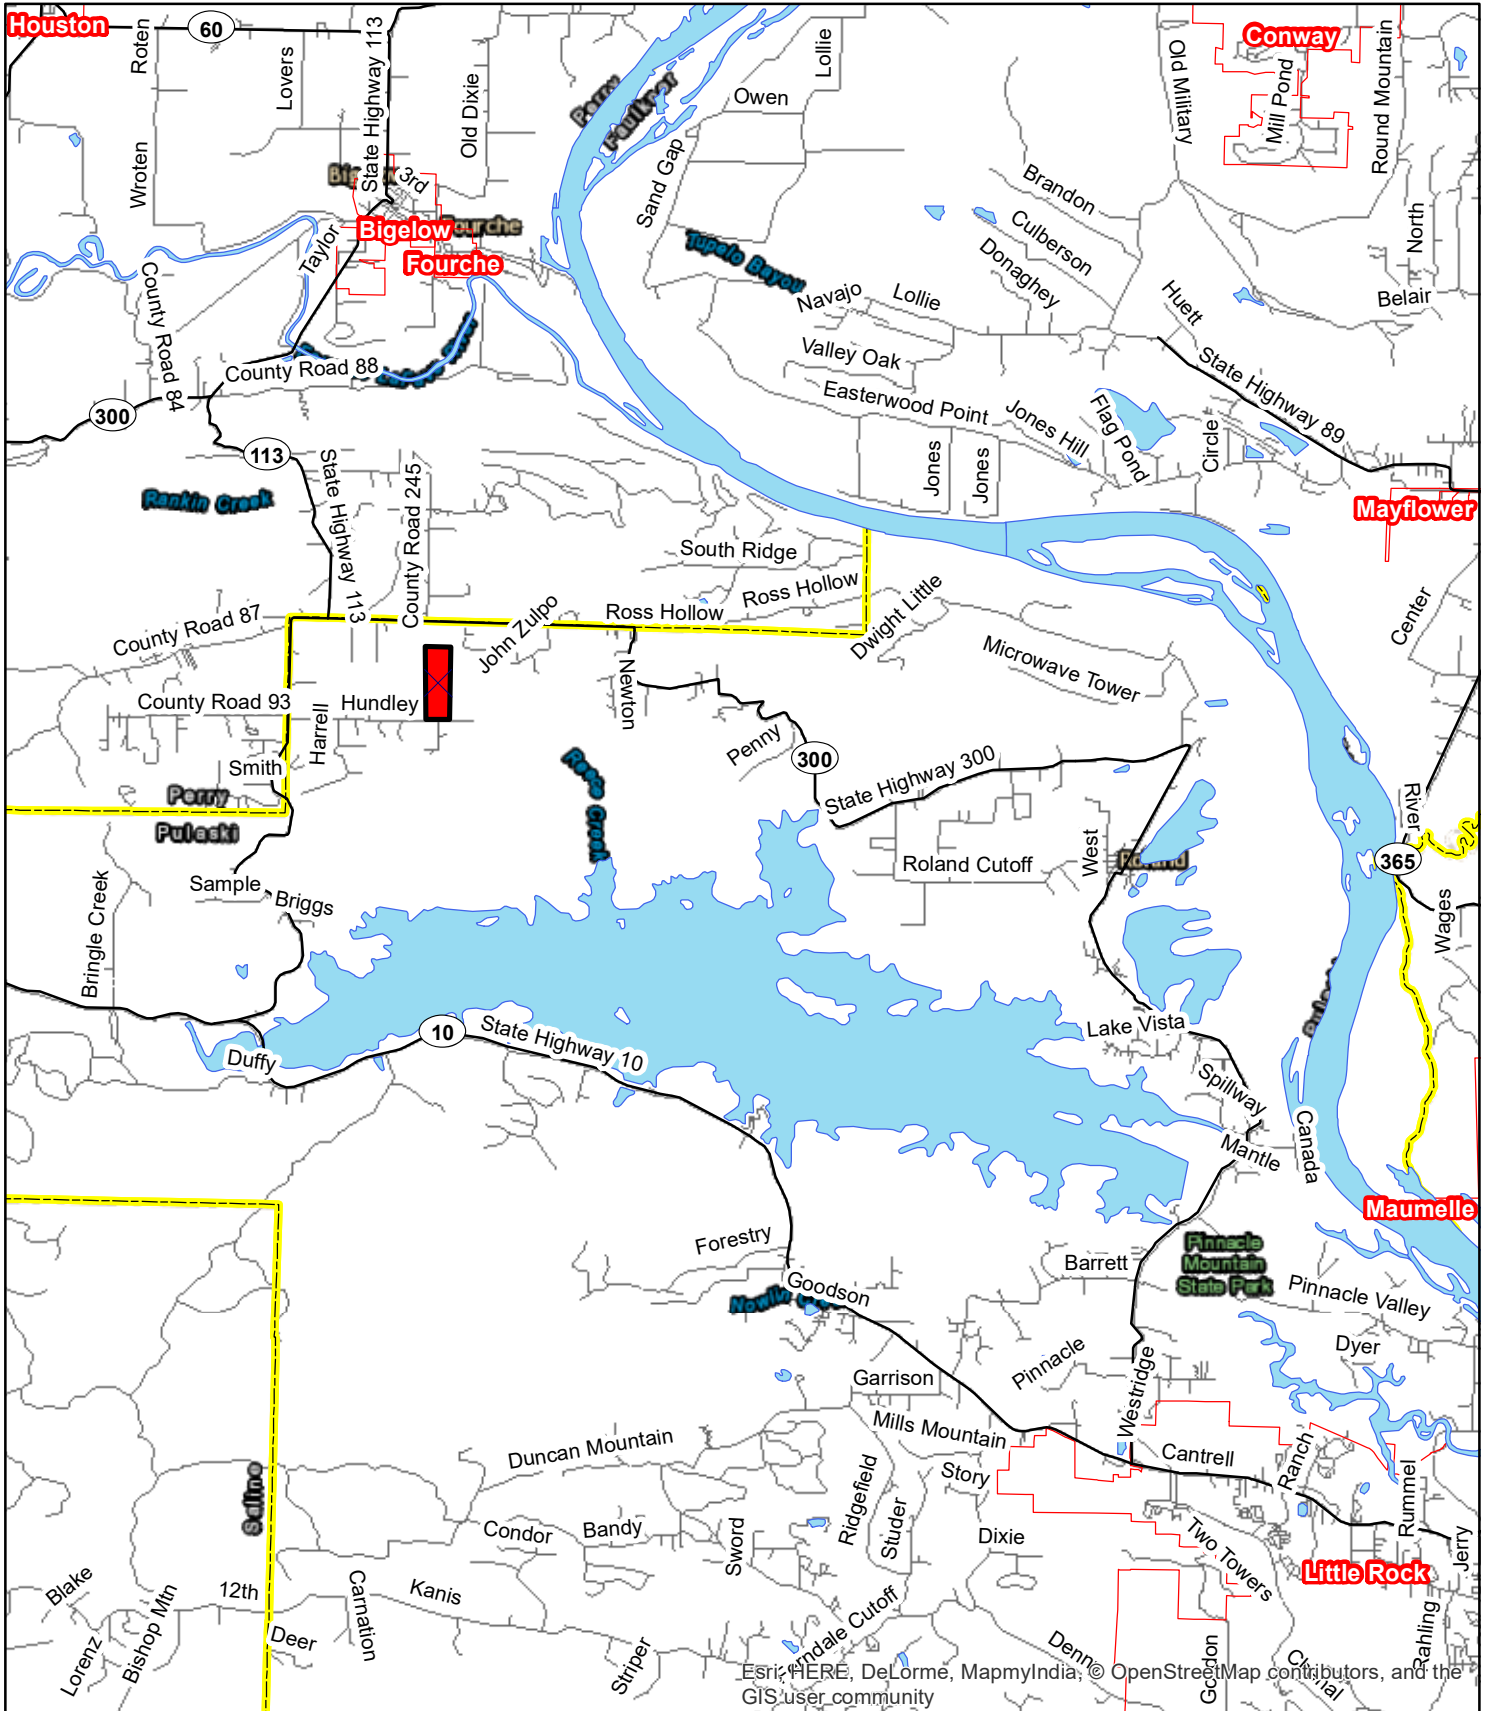

Reece Creek W. Hundley Road - Wye 120

SW ¼ NE ¼, W ½ SE ¼, Section 5, Township 3 N, Range 15 W, Pulaski County, AR, 120 acres, more or less

Esri, HERE, DeLorme, MapmyIndia, © OpenStreetMap contributors, and the GIS user community