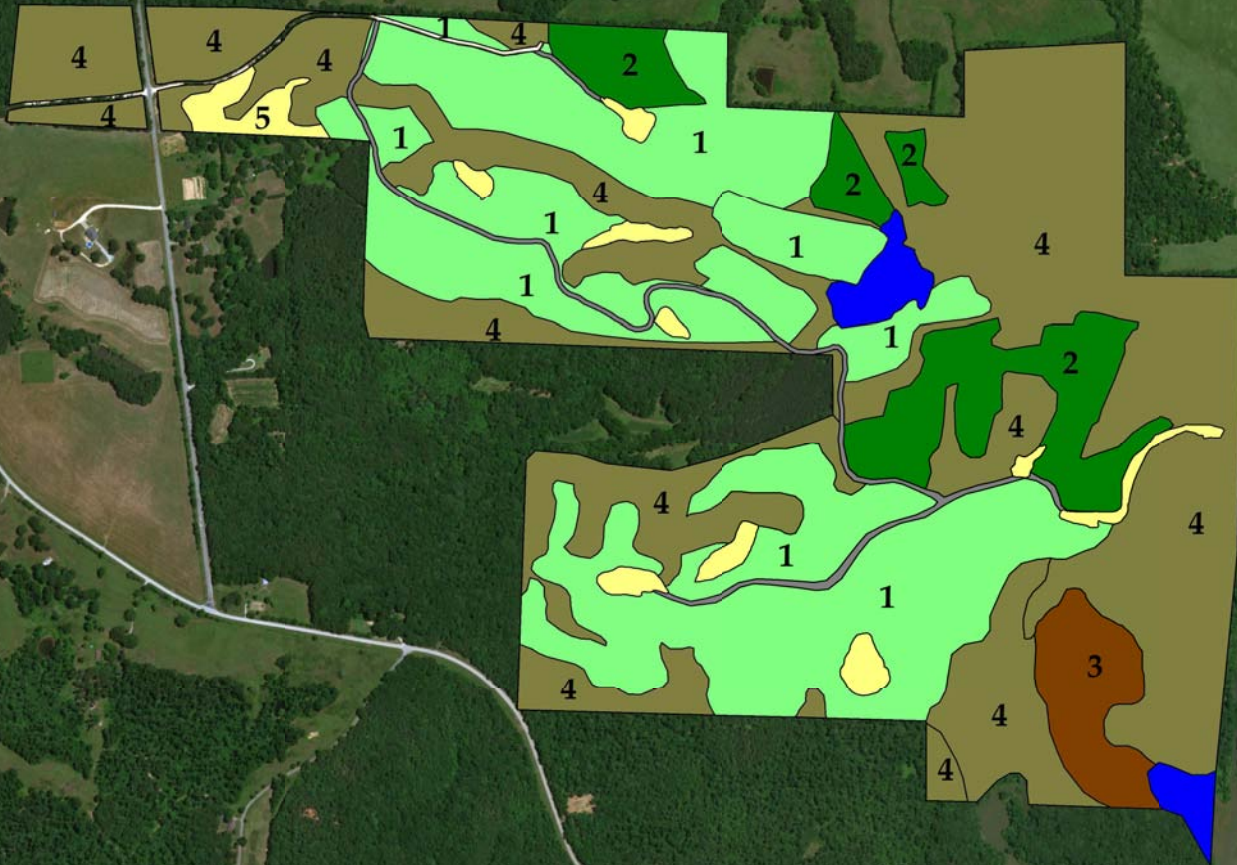

Decatur Co TN Tract 1564 +/- 538 Acres

Stand #	Type	Acres
1	2009 Planted Loblolly	186
2	1988 Thinned Loblolly	46
3	Bottomland Hardwood	17
4	Upland Hardwood	245
5	Clearcut	5
	Non Forest	39
	Total	538