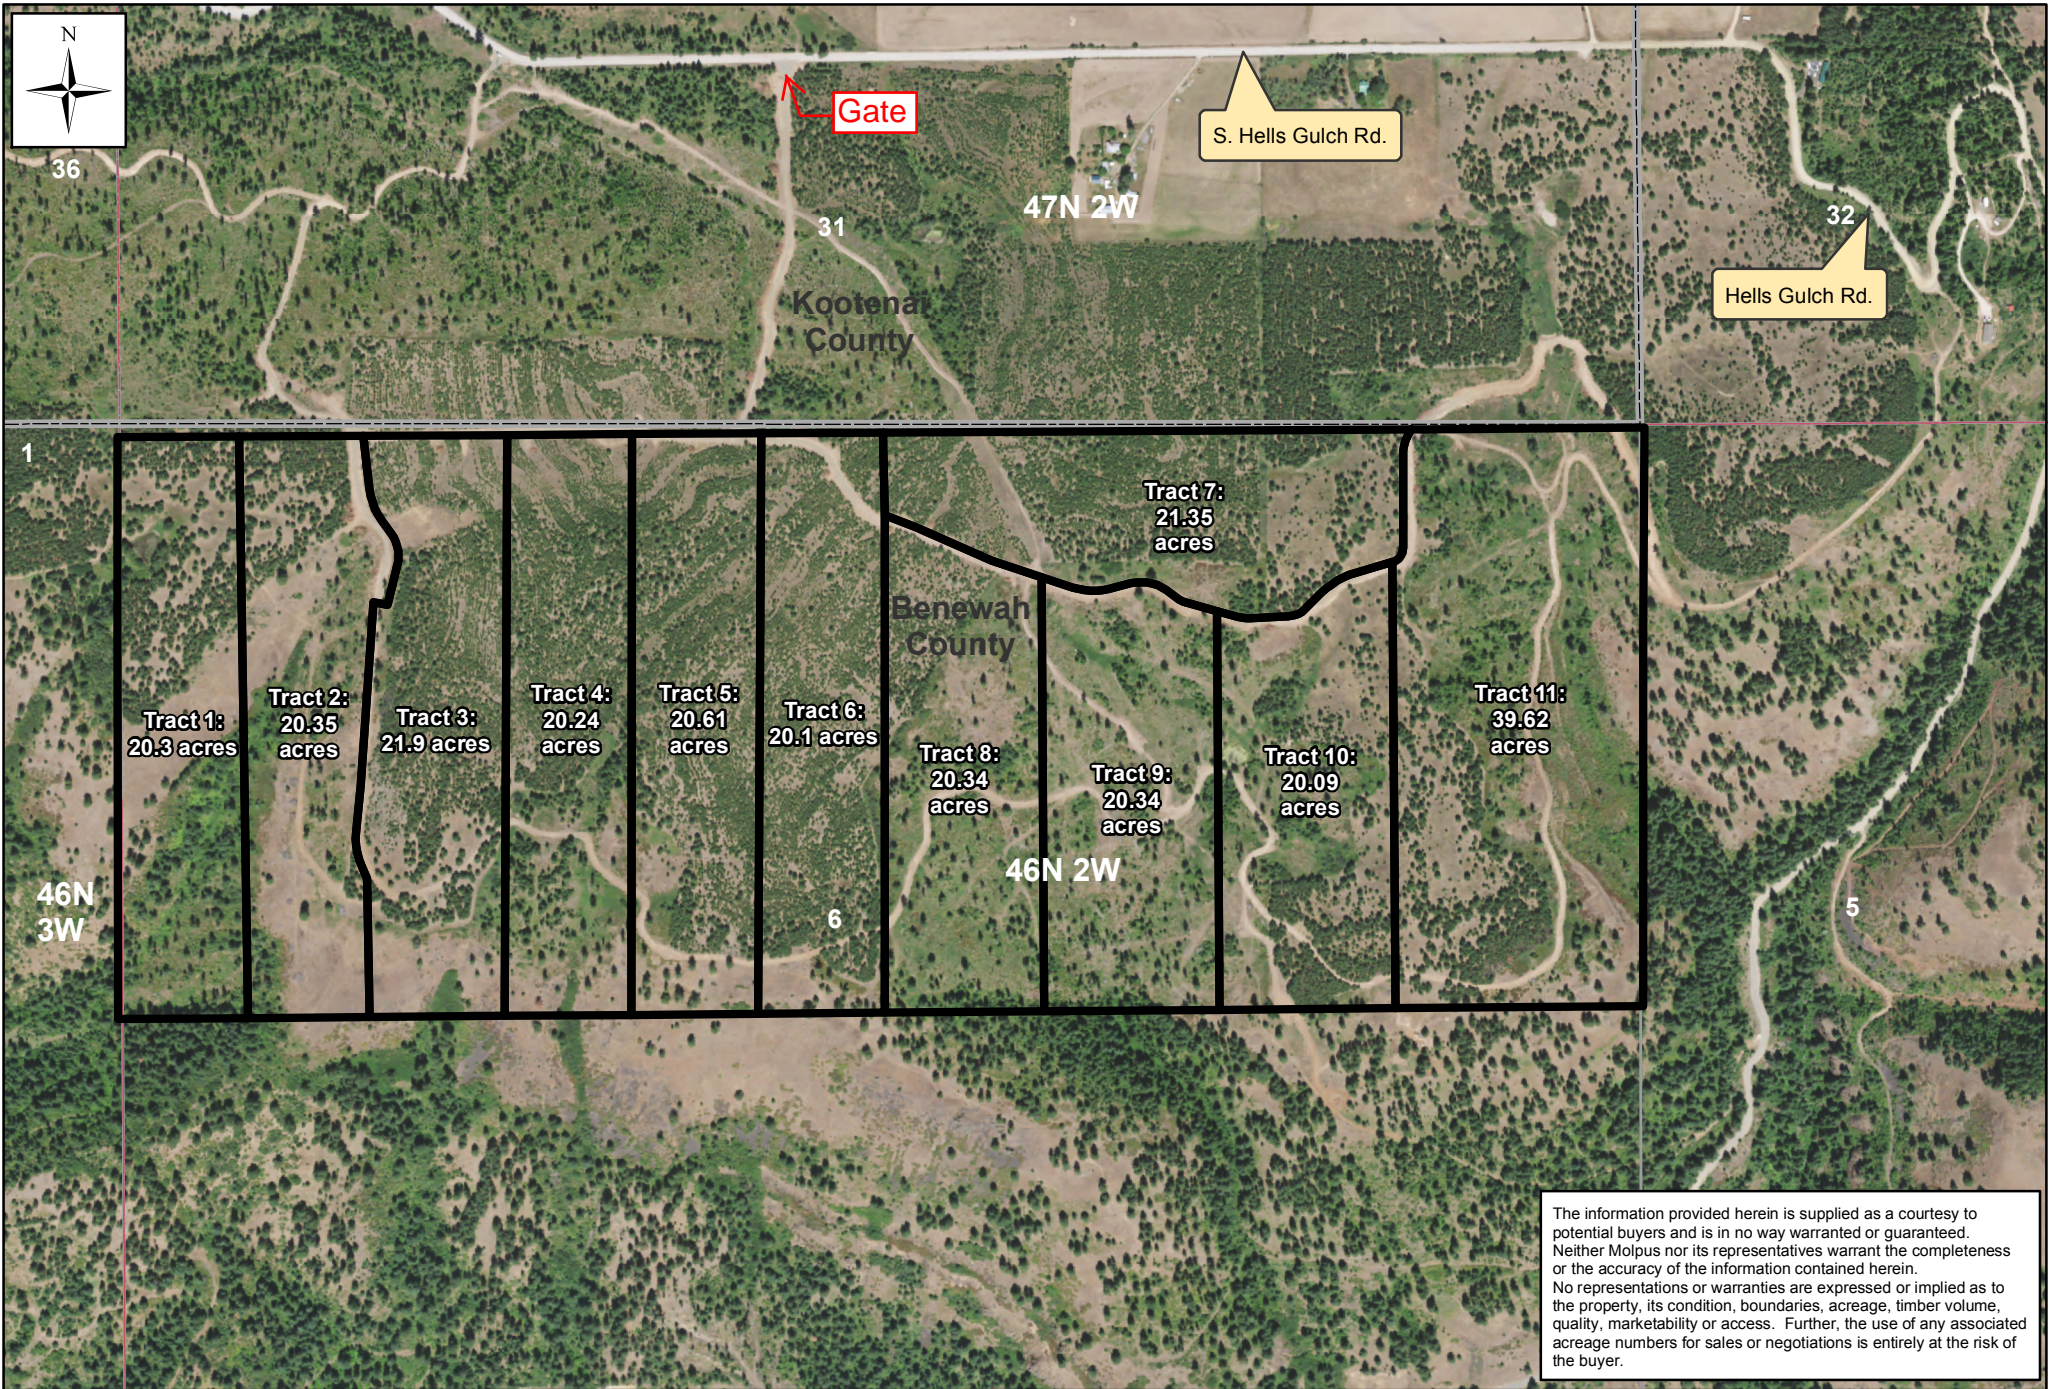

# Jamestown Forestlands, LLC - St. Joe River Unit Riverview Farms Tract Sale Area

The information provided herein is supplied as a courtesy to potential buyers and is in no way warranted or guaranteed. Neither Molpus nor its representatives warrant the completeness or the accuracy of the information contained herein. No representations or warranties are expressed or implied as to the property, its condition, boundaries, acreage, timber volume, quality, marketability or access. Further, the use of any associated acreage numbers for sales or negotiations is entirely at the risk of the buyer.