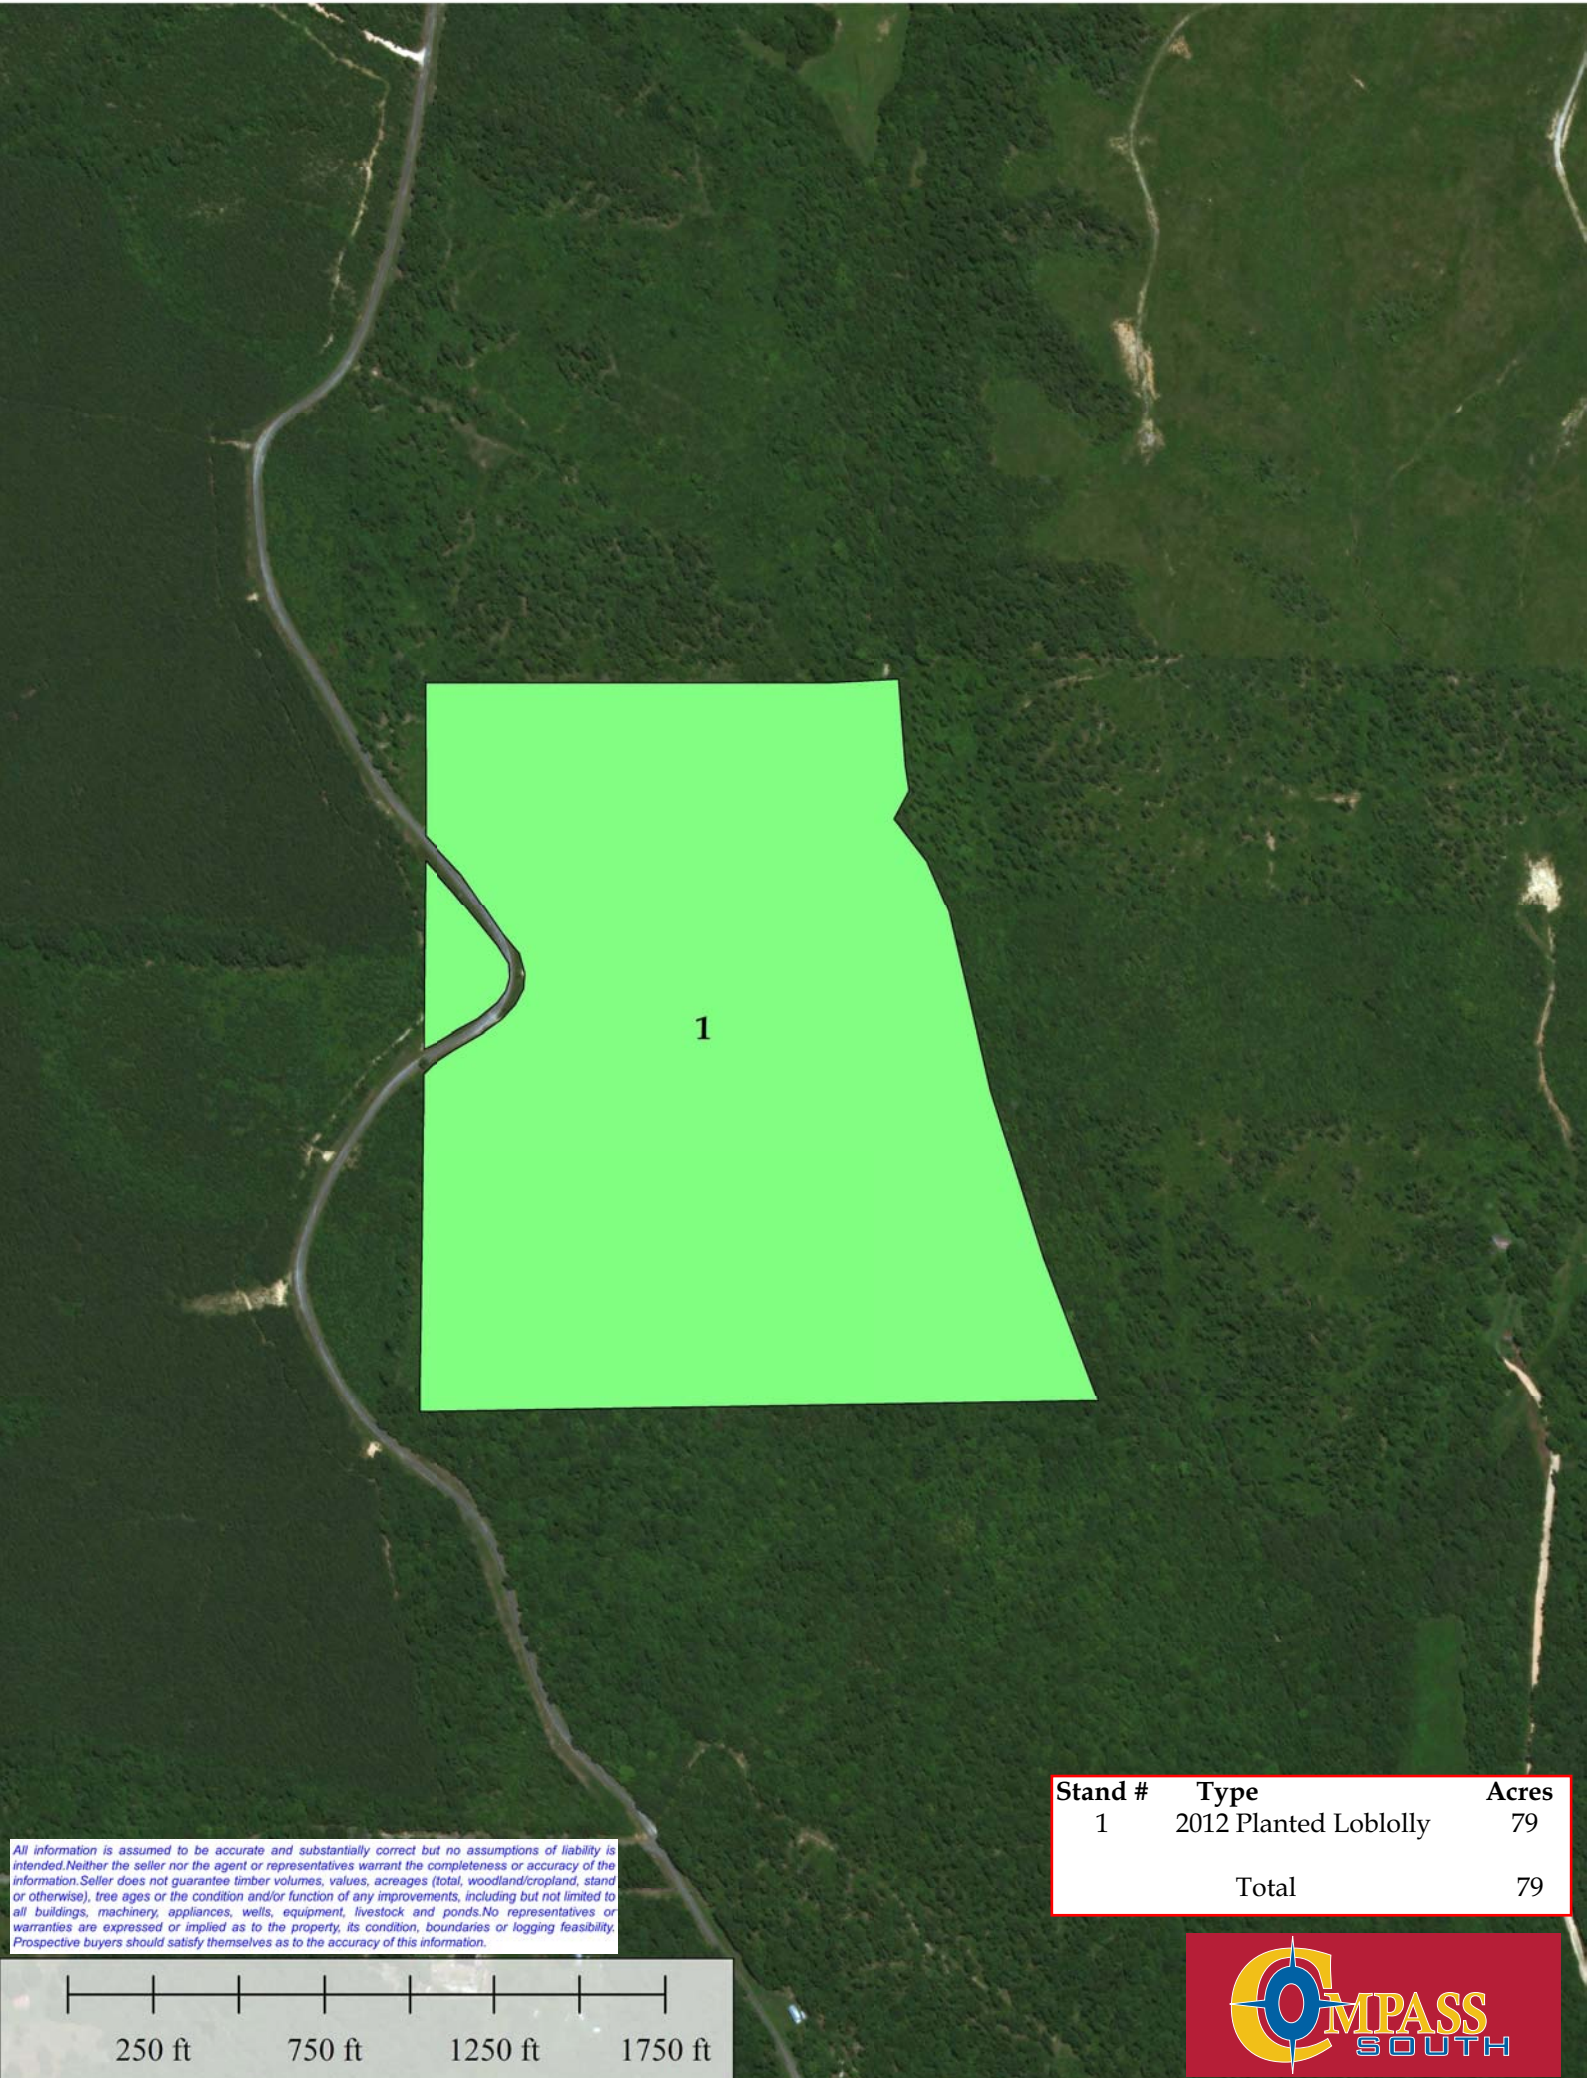

Decatur Co TN Tract 1508 South +/- 79 Acres

1

Stand #	Type	Acres
1	2012 Planted Loblolly	79
	Total	79