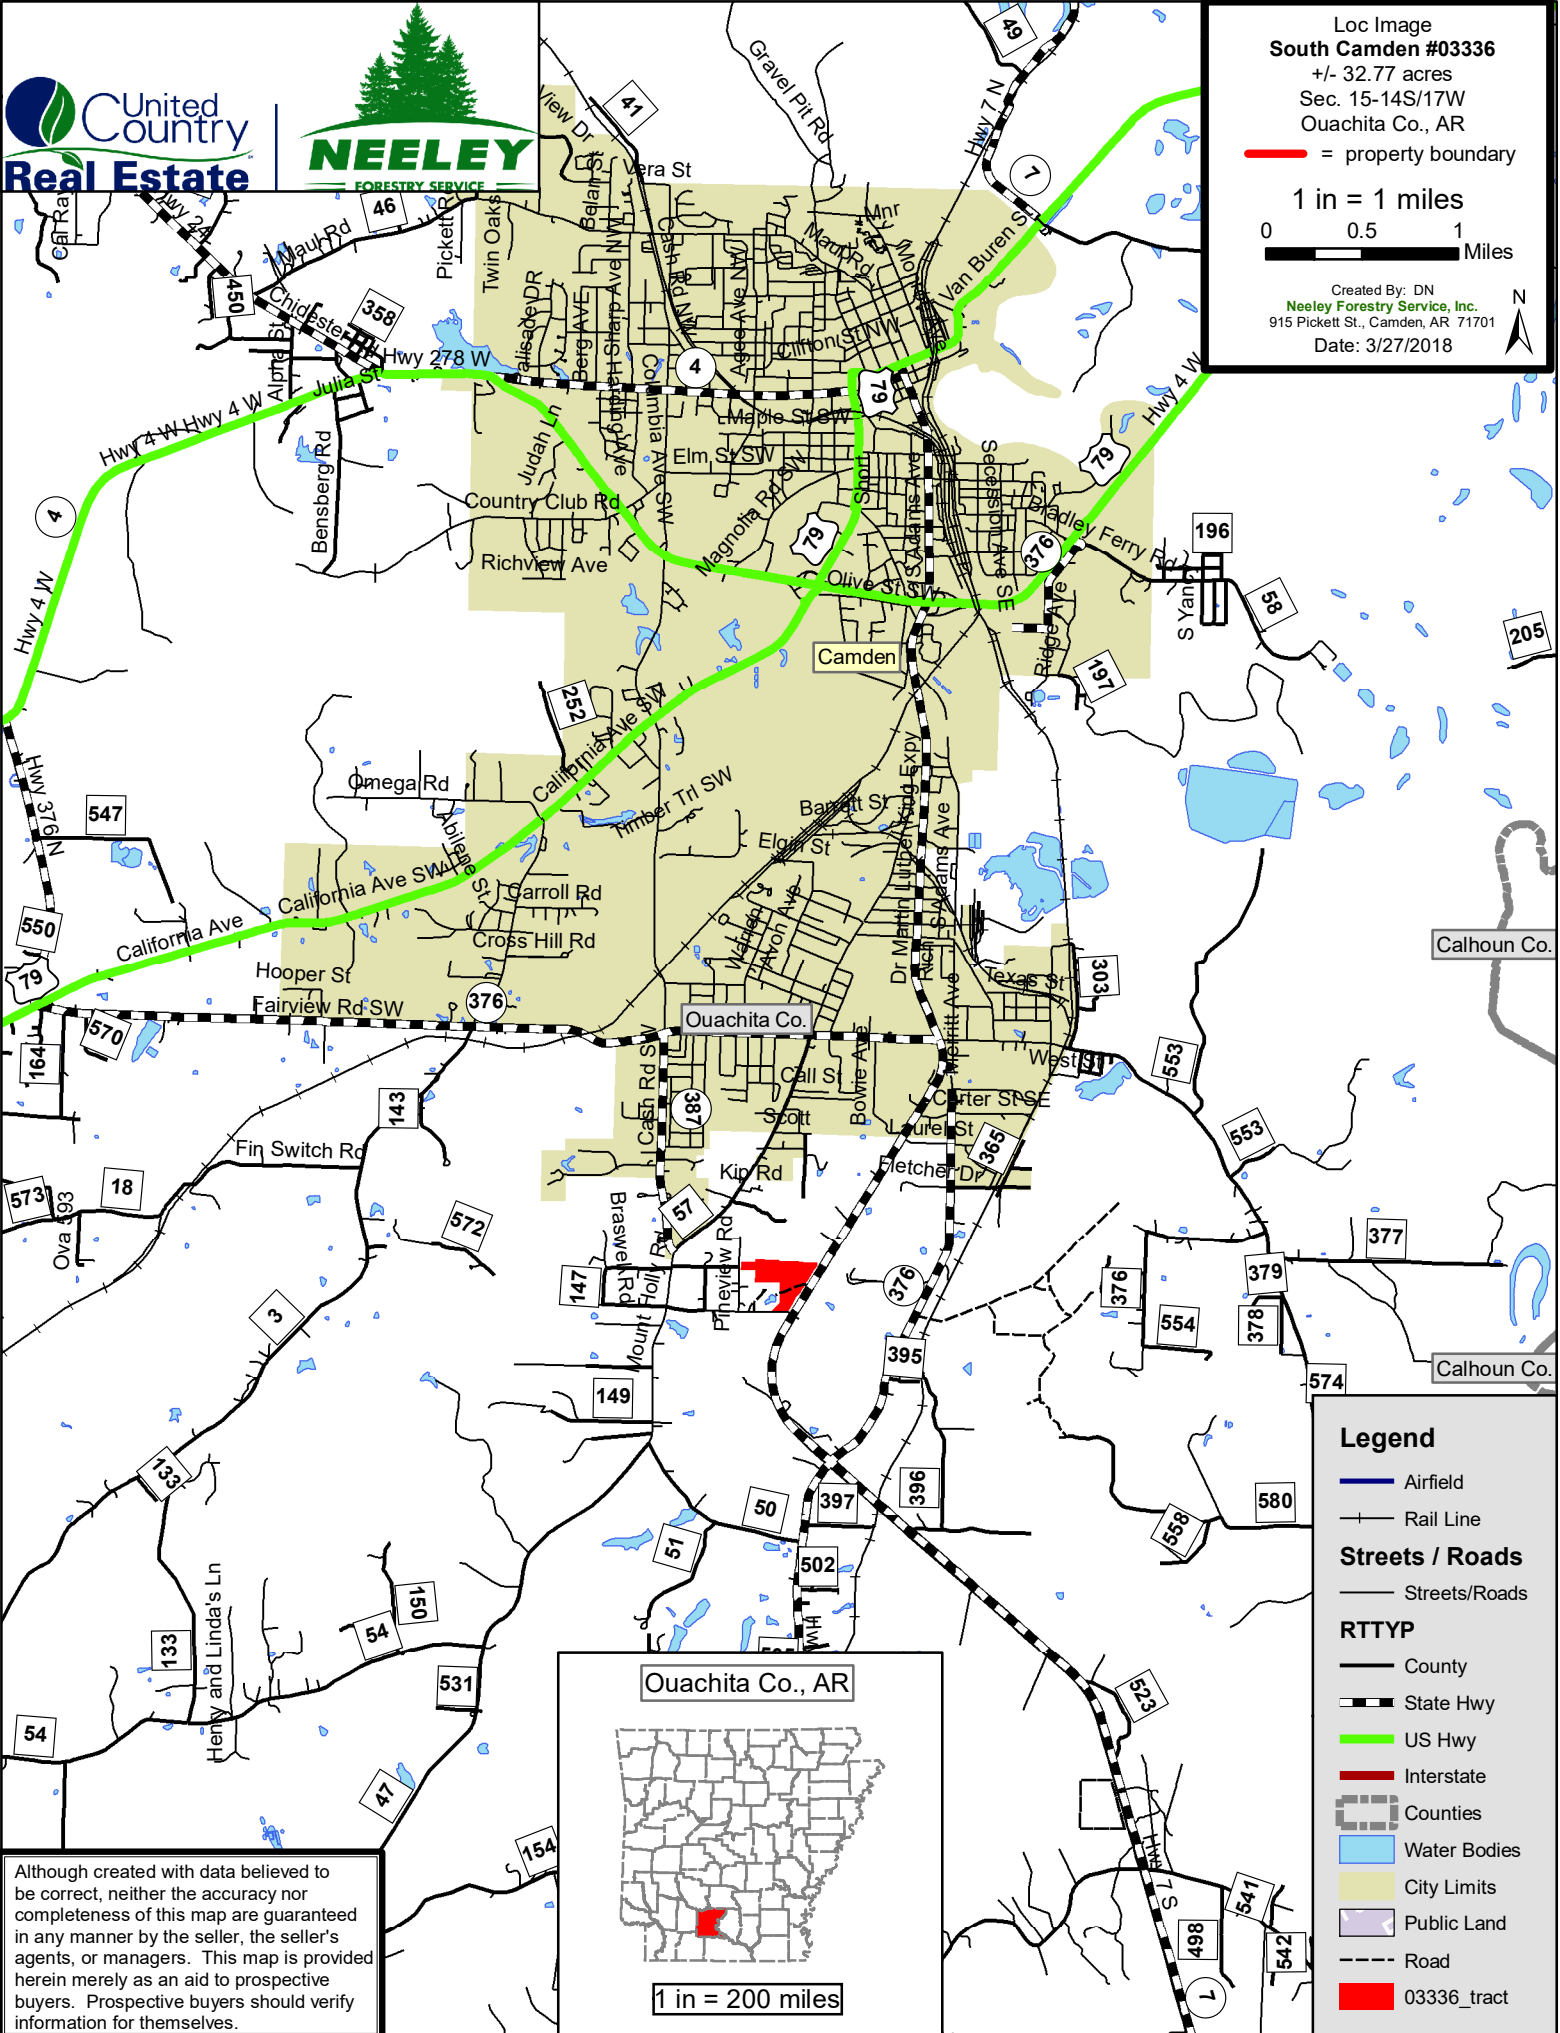

Loc Image  
South Camden #03336  
+/- 32.77 acres  
Sec. 15-14S/17W  
Ouachita Co., AR  
— = property boundary  
1 in = 1 miles  
0 0.5 1 Miles

Created By: DN  
Neeley Forestry Service, Inc.  
915 Pickett St., Camden, AR 71701  
Date: 3/27/2018

Although created with data believed to be correct, neither the accuracy nor completeness of this map are guaranteed in any manner by the seller, the seller's agents, or managers. This map is provided herein merely as an aid to prospective buyers. Prospective buyers should verify information for themselves.

- Legend**
- Airfield
  - Rail Line
  - Streets / Roads**
  - Streets/Roads
  - RTTYP**
  - County
  - State Hwy
  - US Hwy
  - Interstate
  - Counties
  - Water Bodies
  - City Limits
  - Public Land
  - Road
  - 03336\_tract