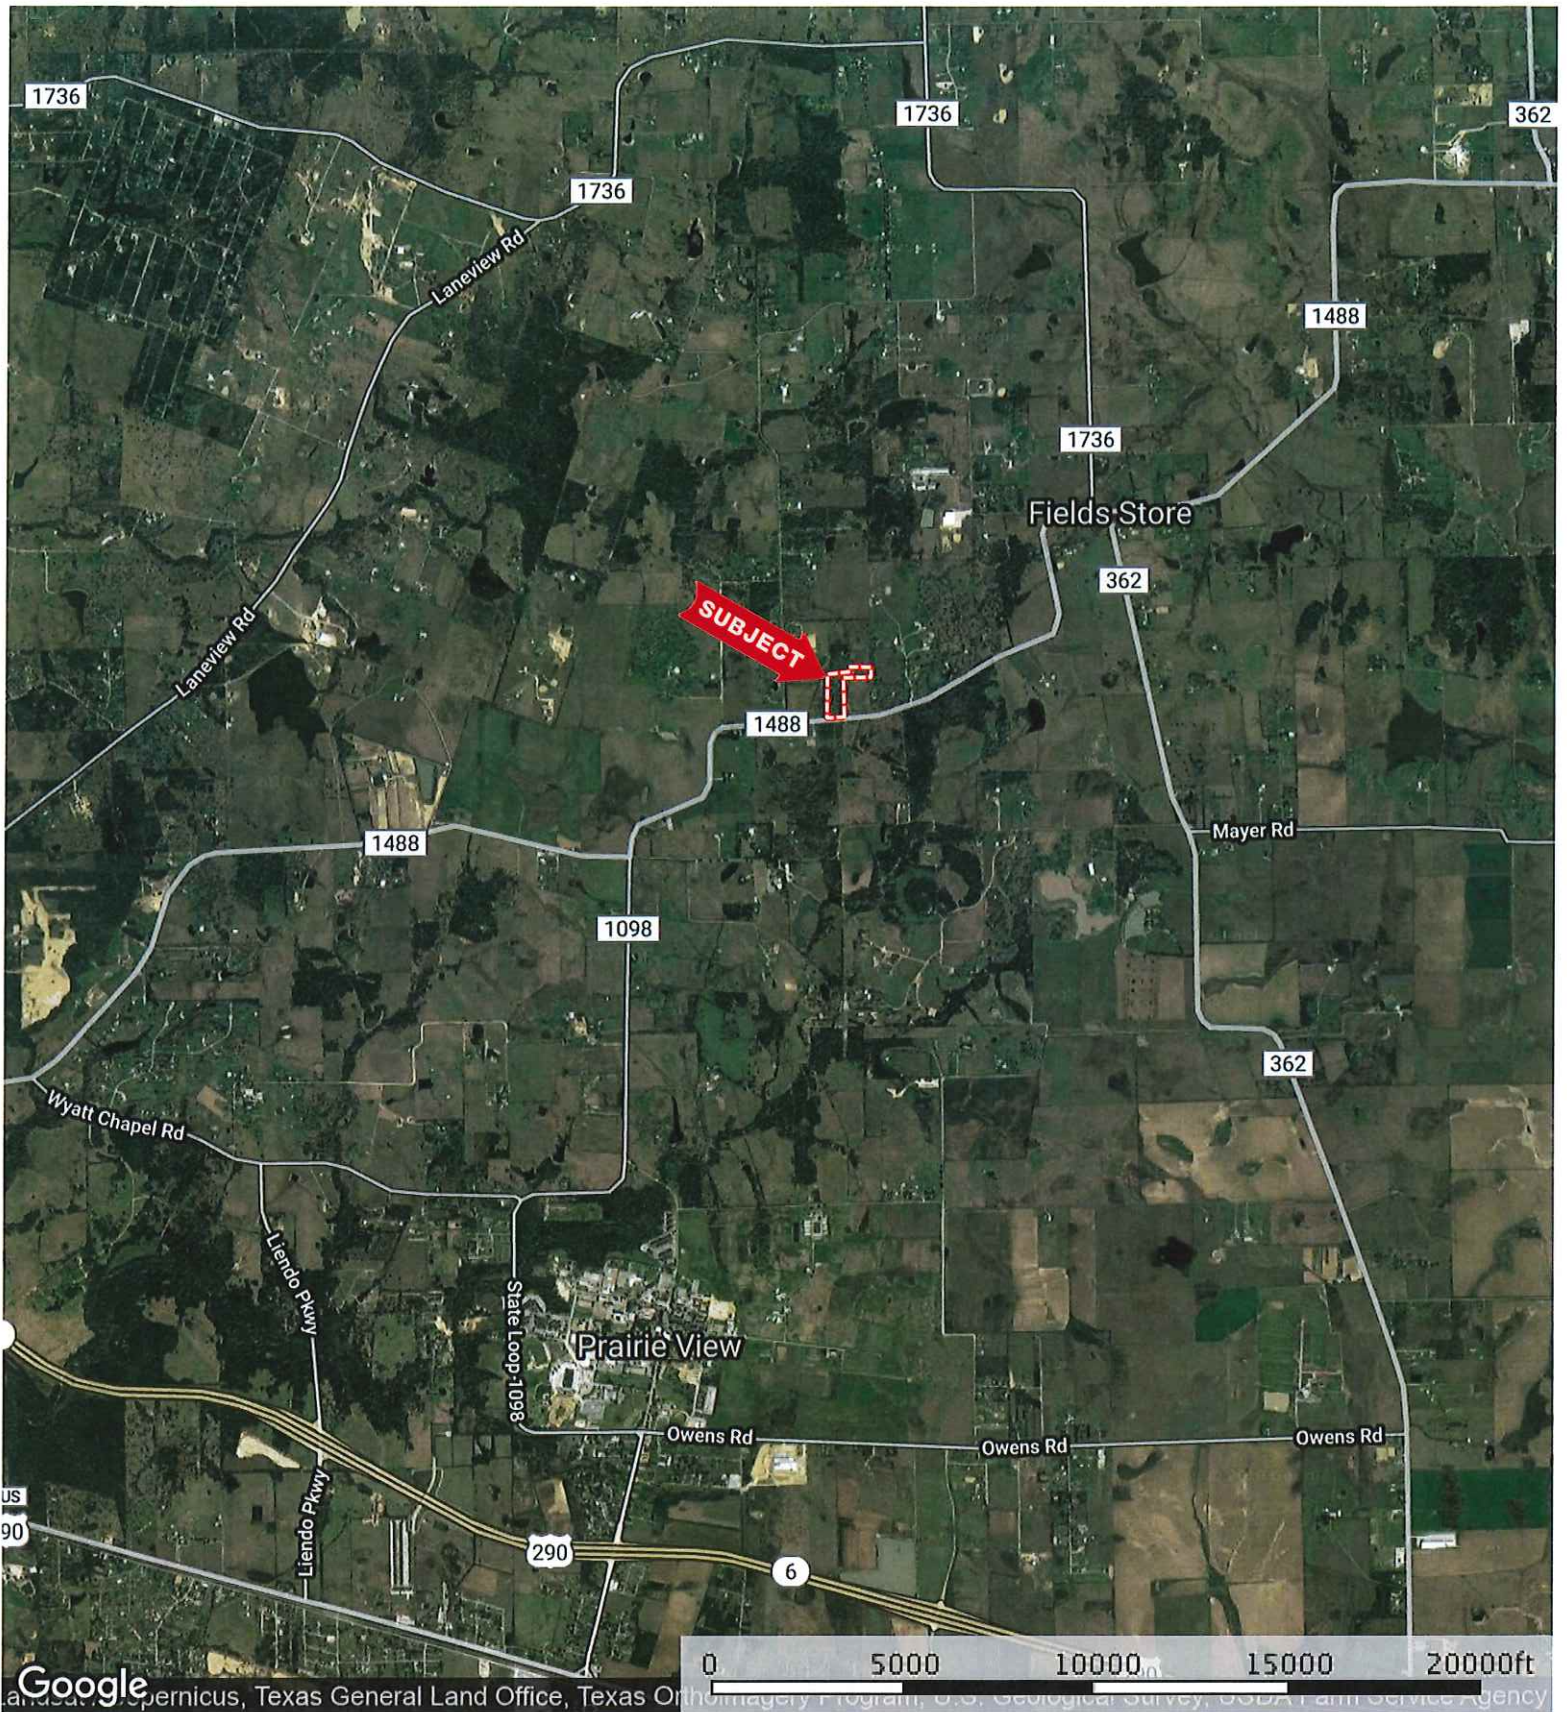

Fm 1488

Waller County, Texas, 11.7 AC +/-

 Boundary

 The information contained herein was obtained from sources deemed to be reliable. MapRight Services makes no warranties or guarantees as to the completeness or accuracy thereof.

Fm 1488

Waller County, Texas, 11.7 AC +/-

Google Council, Texas General Land Office, Texas Orthoimagery Program, U.S. Geological Survey, USDA Farm Service Agency

 Boundary

 The information contained herein was obtained from sources deemed to be reliable. MapRight Services makes no warranties or guarantees as to the completeness or accuracy thereof.

Fm 1488

Waller County, Texas, 11.7 AC +/-

Boundary 100 Year Floodplain 500 Year Floodplain