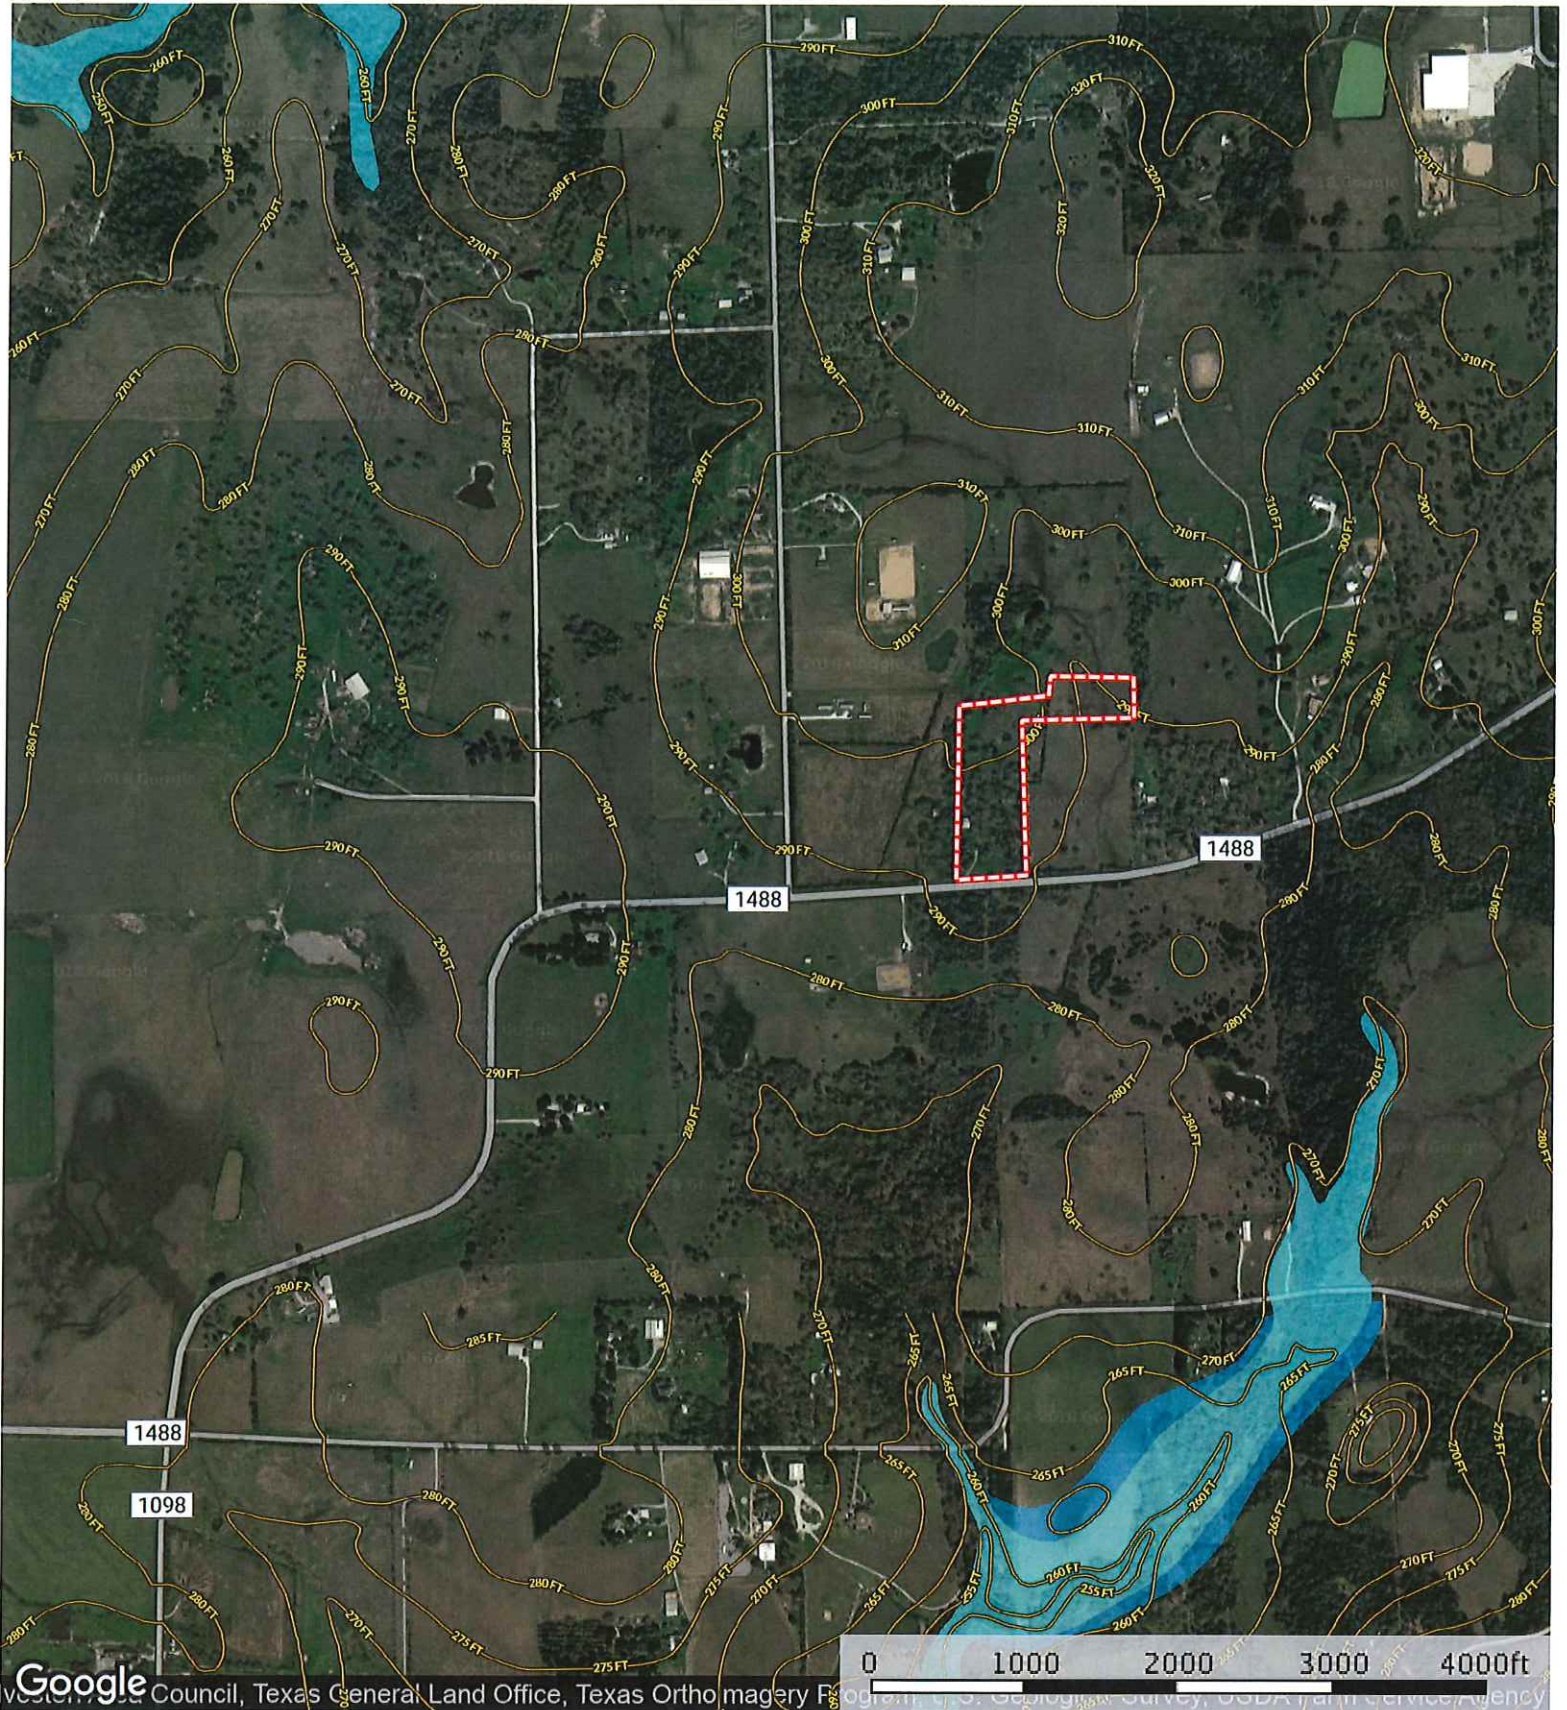

Fm 1488

Waller County, Texas, 11.7 AC +/-

 Boundary

 The information contained herein was obtained from sources deemed to be reliable. MapRight Services makes no warranties or guarantees as to the completeness or accuracy thereof.

Fm 1488

Waller County, Texas, 11.7 AC +/-

Google Council, Texas General Land Office, Texas Orthoimagery Program, U.S. Geological Survey, USDA Farm Service Agency

 Boundary

 The information contained herein was obtained from sources deemed to be reliable. MapRight Services makes no warranties or guarantees as to the completeness or accuracy thereof.

Fm 1488

Waller County, Texas, 11.7 AC +/-

Boundary 100 Year Floodplain 500 Year Floodplain