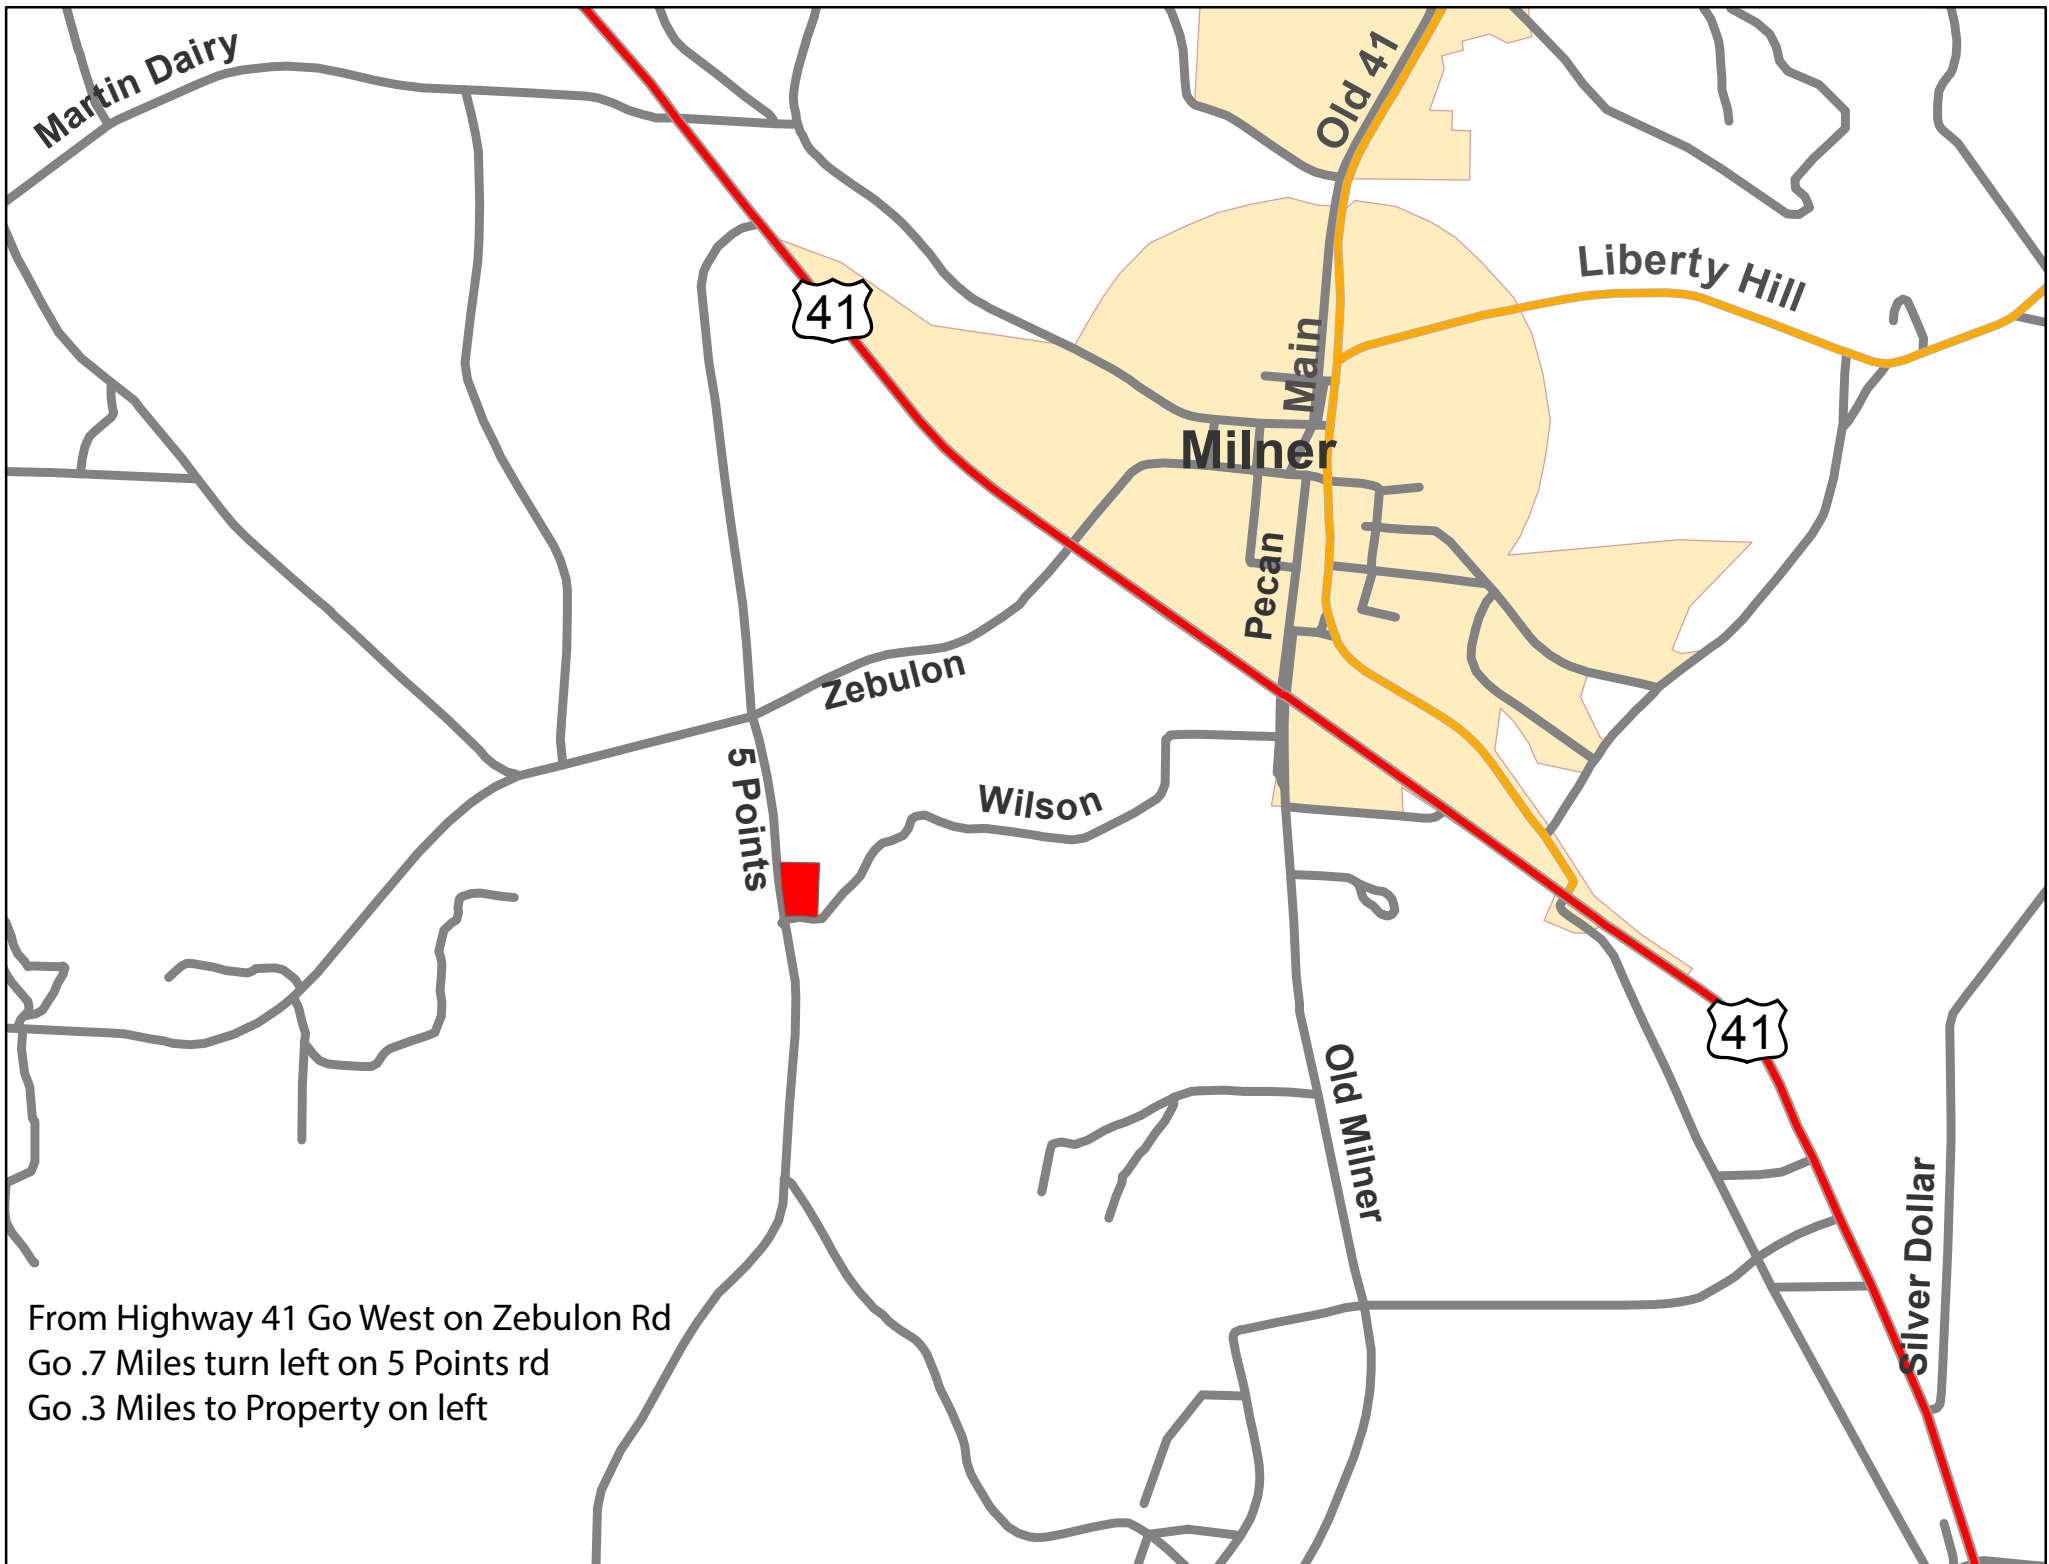

## **5.33 Acre Property**

- New Survey
- Incredible Location just outside Milner
  - Hard to Find Acreage Property
  - County Water
- Huge Pine and Hardwood Timber
  - Financing with 15% Down

**Lamar County, Ga**

**404-313-1188**

430 ft

FIVE POINTS ROAD

Lot 17

574 ft

598 ft

356 ft

WILSON ROAD

404-313-1188

Martin Dairy

Old 41

Liberty Hill

41

Milner

Main

Pecan

Zebulon

5 Points

Wilson

Old Milner

41

Silver Dollar

From Highway 41 Go West on Zebulon Rd  
Go .7 Miles turn left on 5 Points rd  
Go .3 Miles to Property on left