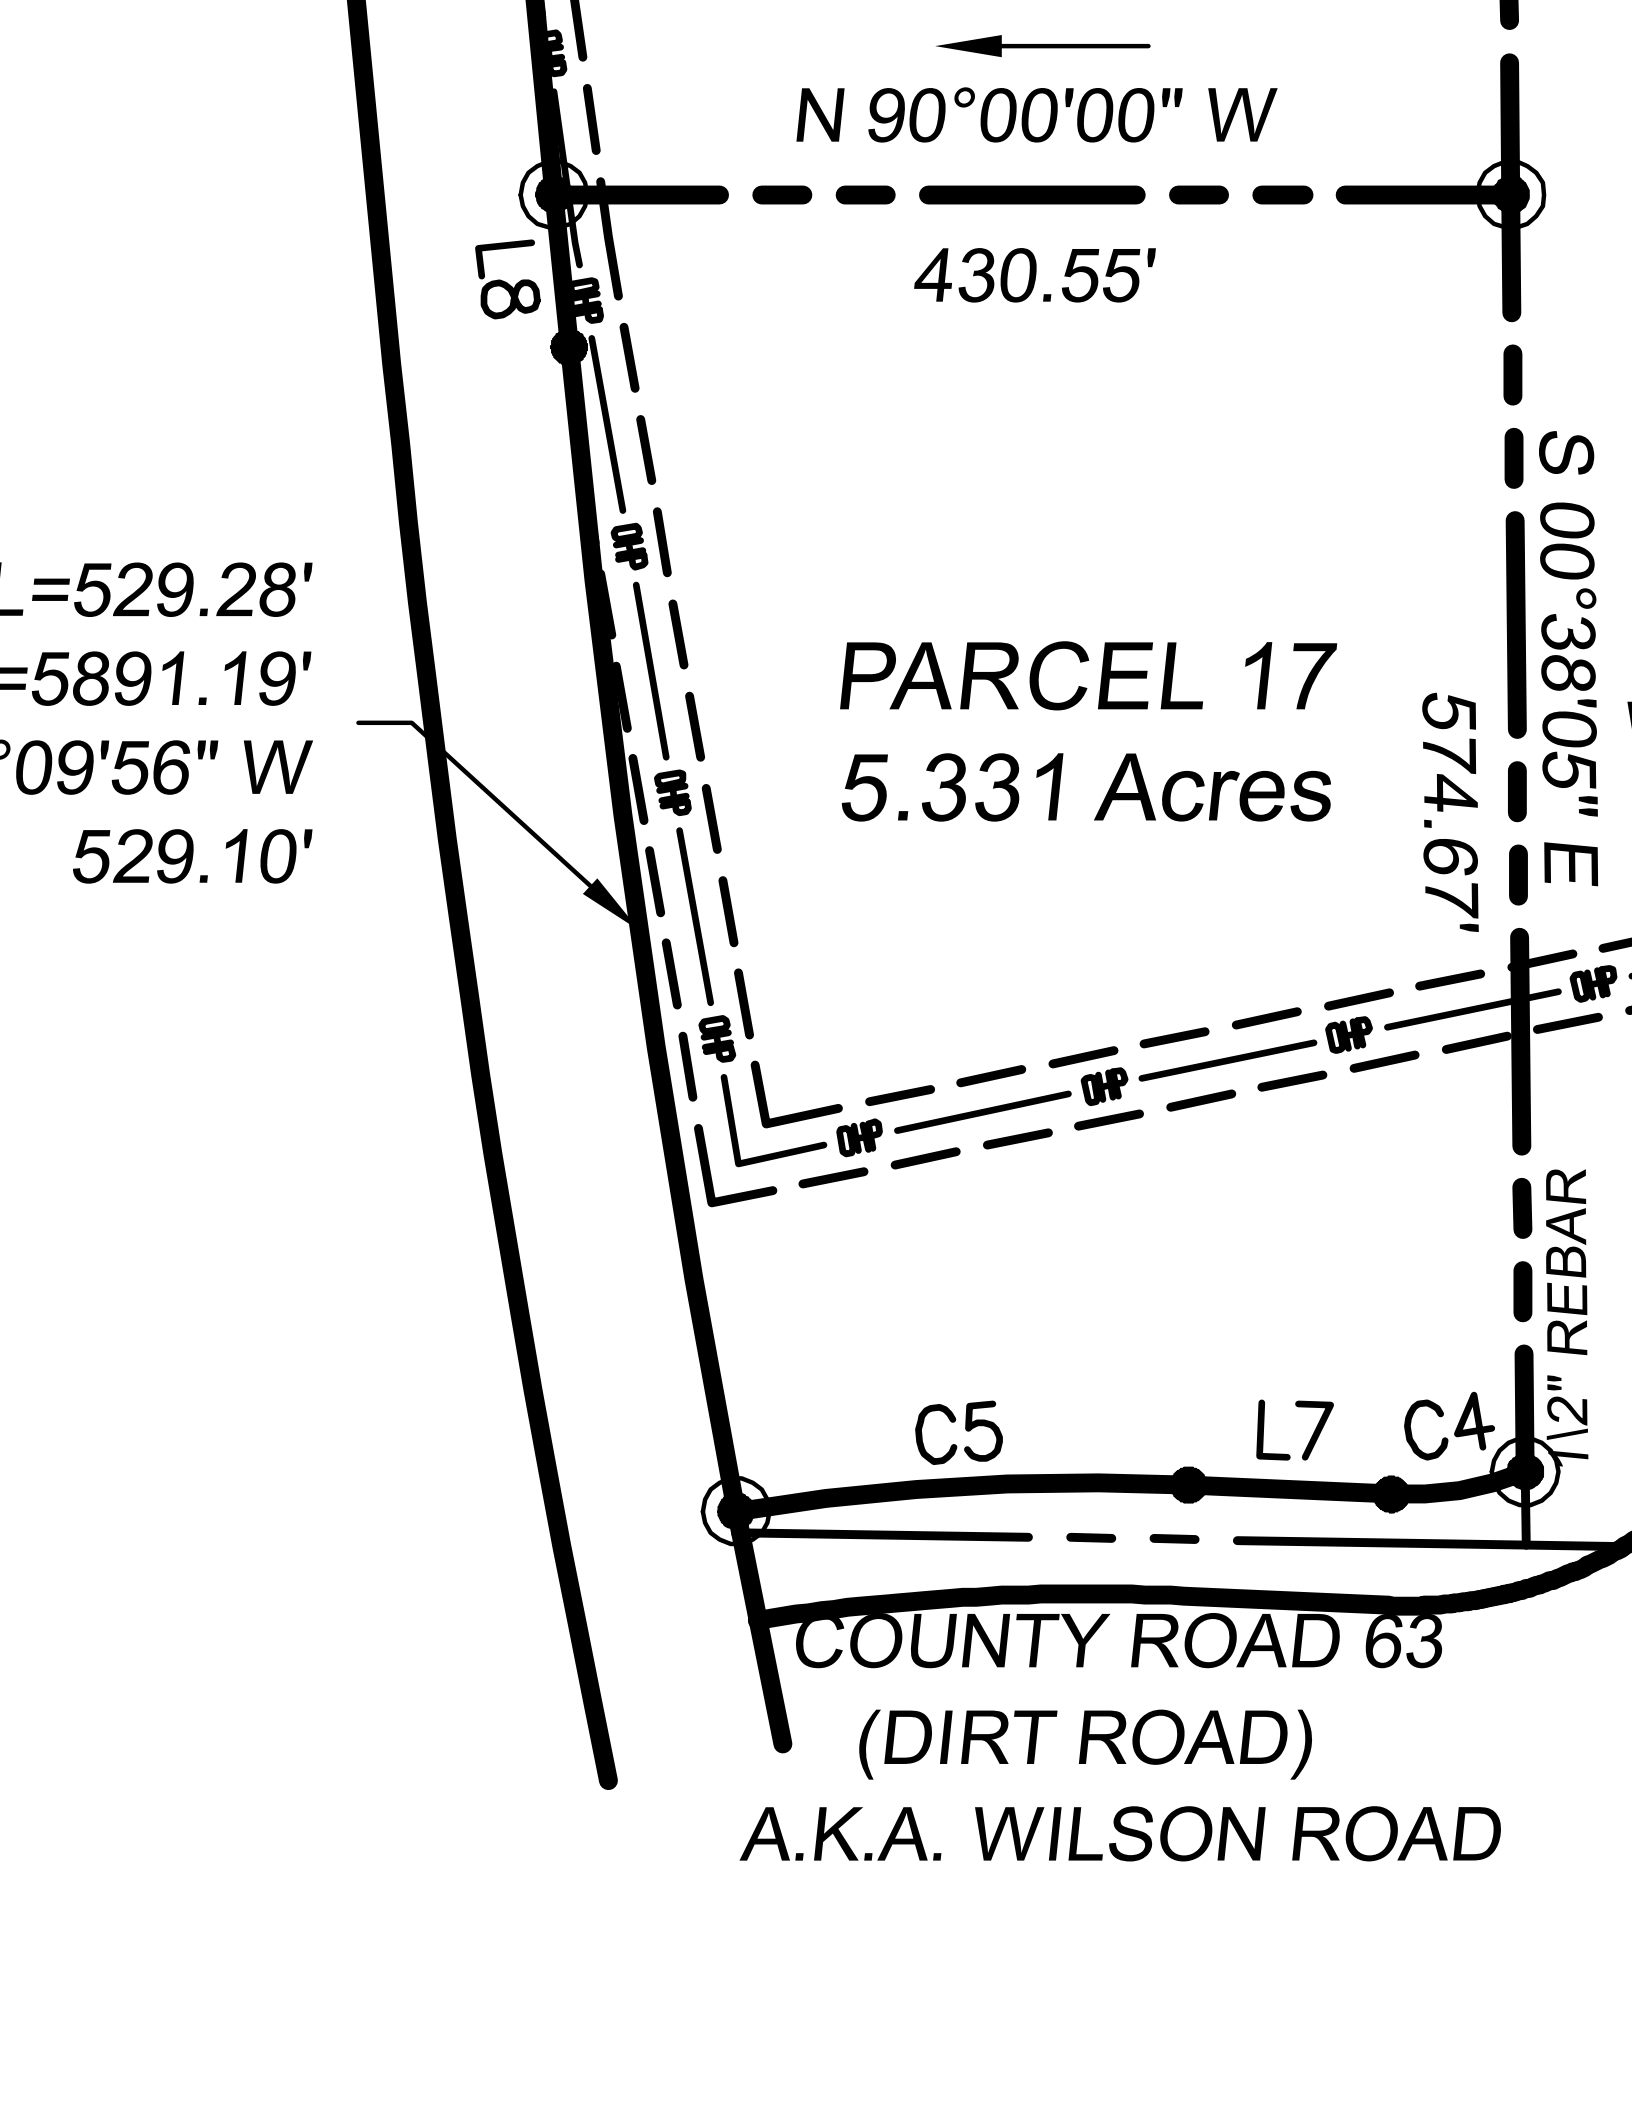

## **5.33 Acre Property**

- New Survey
- Incredible Location just outside Milner
  - Hard to Find Acreage Property
  - County Water
- Huge Pine and Hardwood Timber
  - Financing with 15% Down

**Lamar County, Ga**

**404-313-1188**

430 ft

FIVE POINTS ROAD

Lot 17

574 ft

598 ft

356 ft

WILSON ROAD

404-313-1188

Martin Dairy

Old 41

Liberty Hill

41

Milner

Main

Pecan

Zebulon

5 Points

Wilson

Old Milner

41

Silver Dollar

From Highway 41 Go West on Zebulon Rd  
Go .7 Miles turn left on 5 Points rd  
Go .3 Miles to Property on left