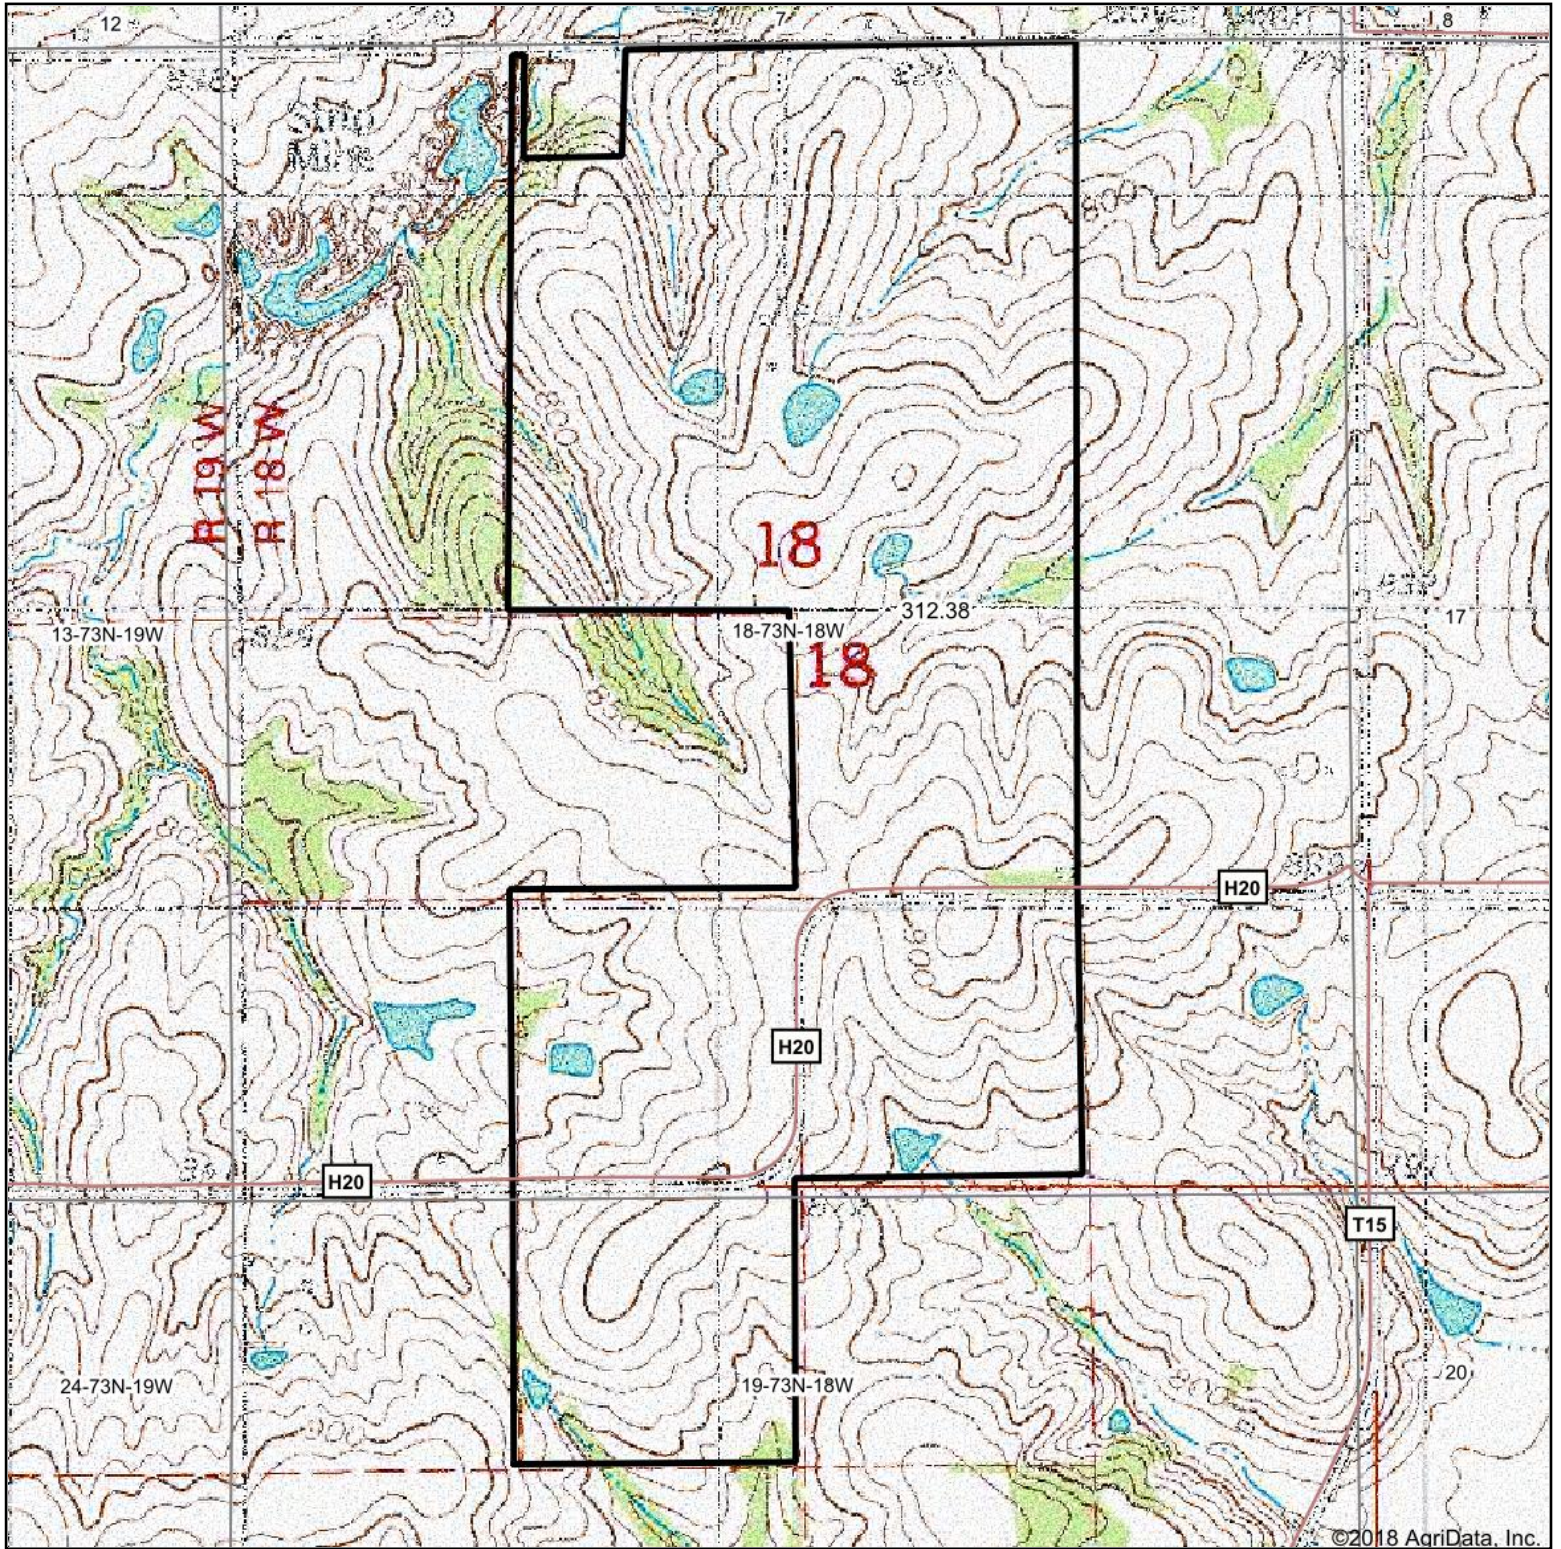

Topography Map

Hawkeye Farm Mgmt & Real Estate

United Country
Real Estate
22 N Main, Albia IA Phone: 641-932-7796
Email: hawkeye@uciowa.com
On the web: www.uciowa.com
www.iowawhitetailfarms.com

map center: 41° 7' 22.2, -92° 58' 31.05

0ft 1024ft 2047ft

18-73N-18W
Monroe County
Iowa

Maps Provided By:
surety
CUSTOMIZED ONLINE MAPPING
© AgriData, Inc. 2018 www.AgriDataInc.com

11/30/2018