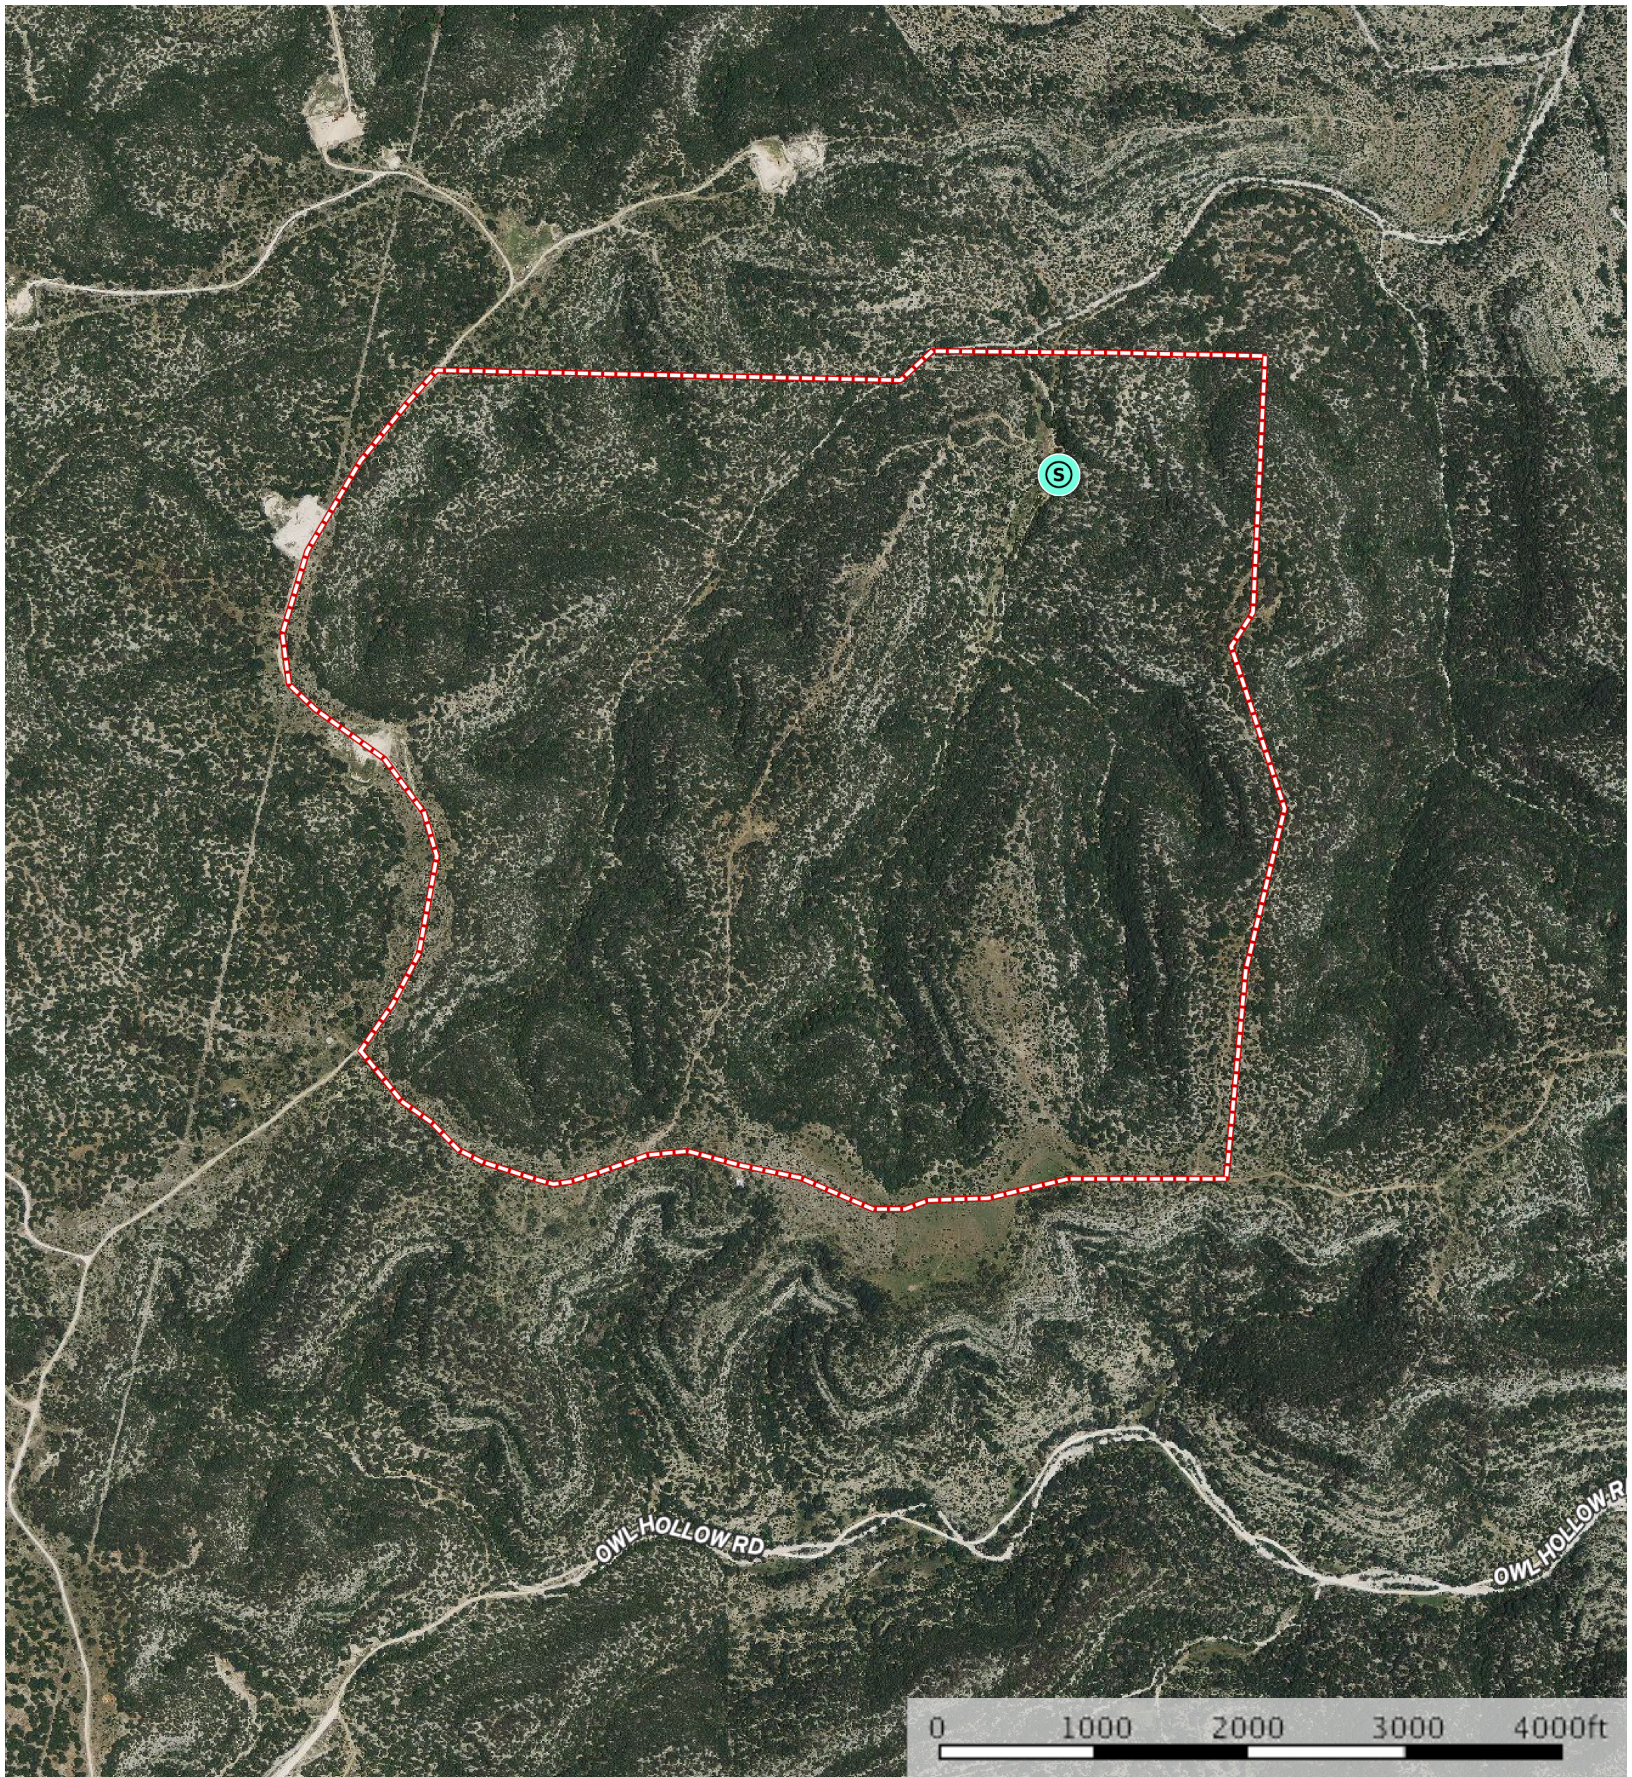

**520 acres Daniel Boone**  
Real County, Texas, 520 AC +/-

 Spring  Boundary