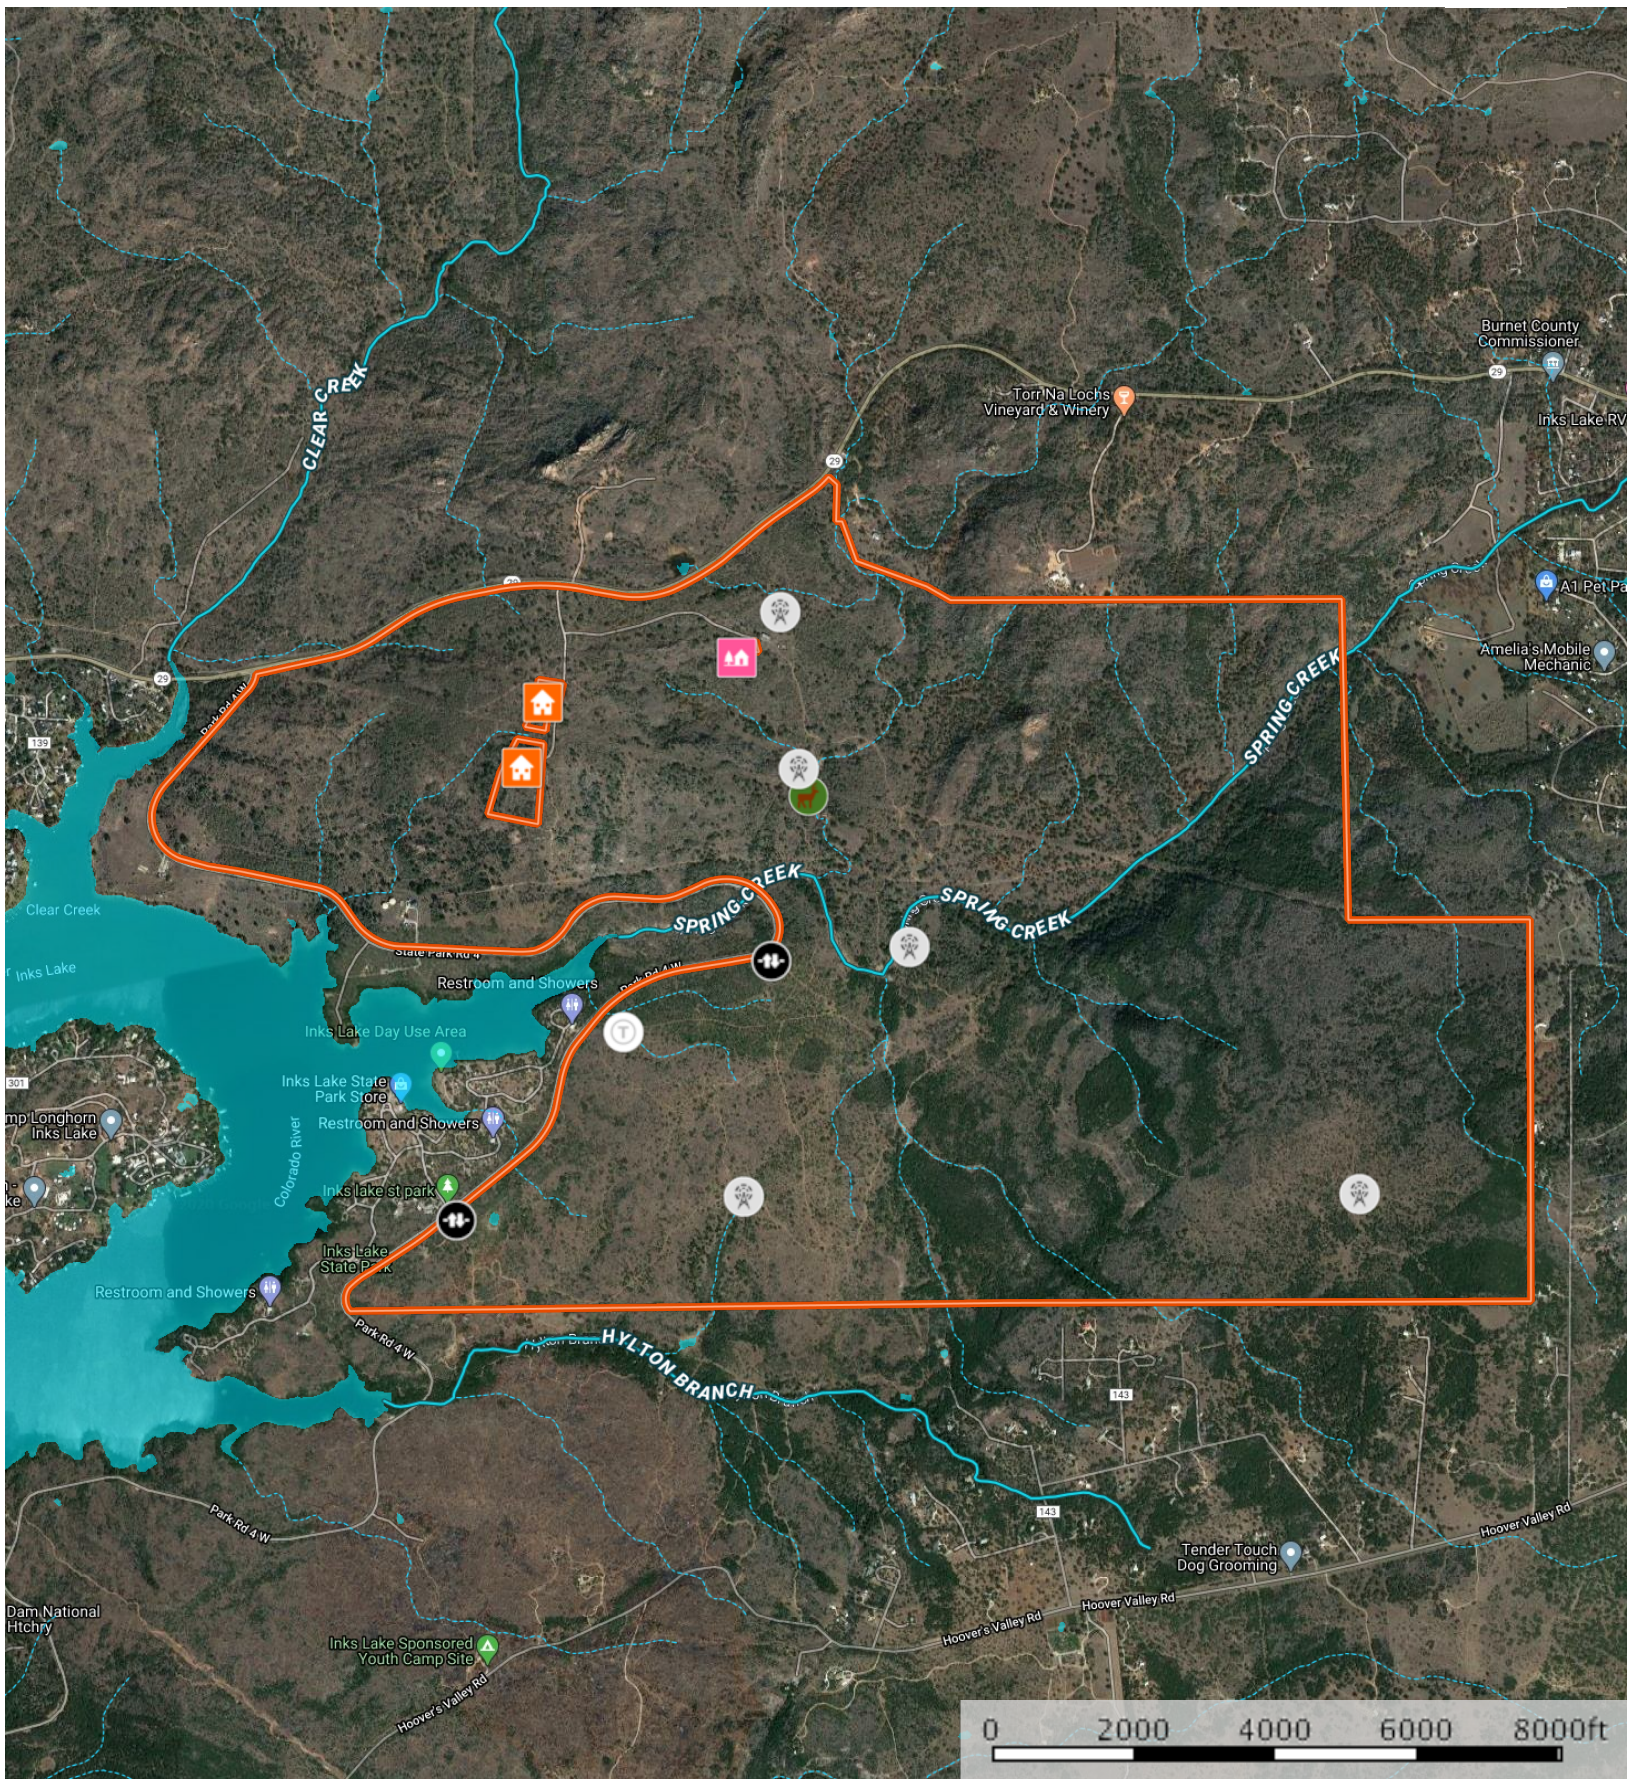

1-Reed Ranch- 2020

Burnet County, Texas, 2397.14 AC +/-

-  Gate
-  Trough
-  Windmill
-  Feeder
-  House
-  Cabin
-  Boundary
-  Stream, Intermittent
-  River/Creek
-  Water Body