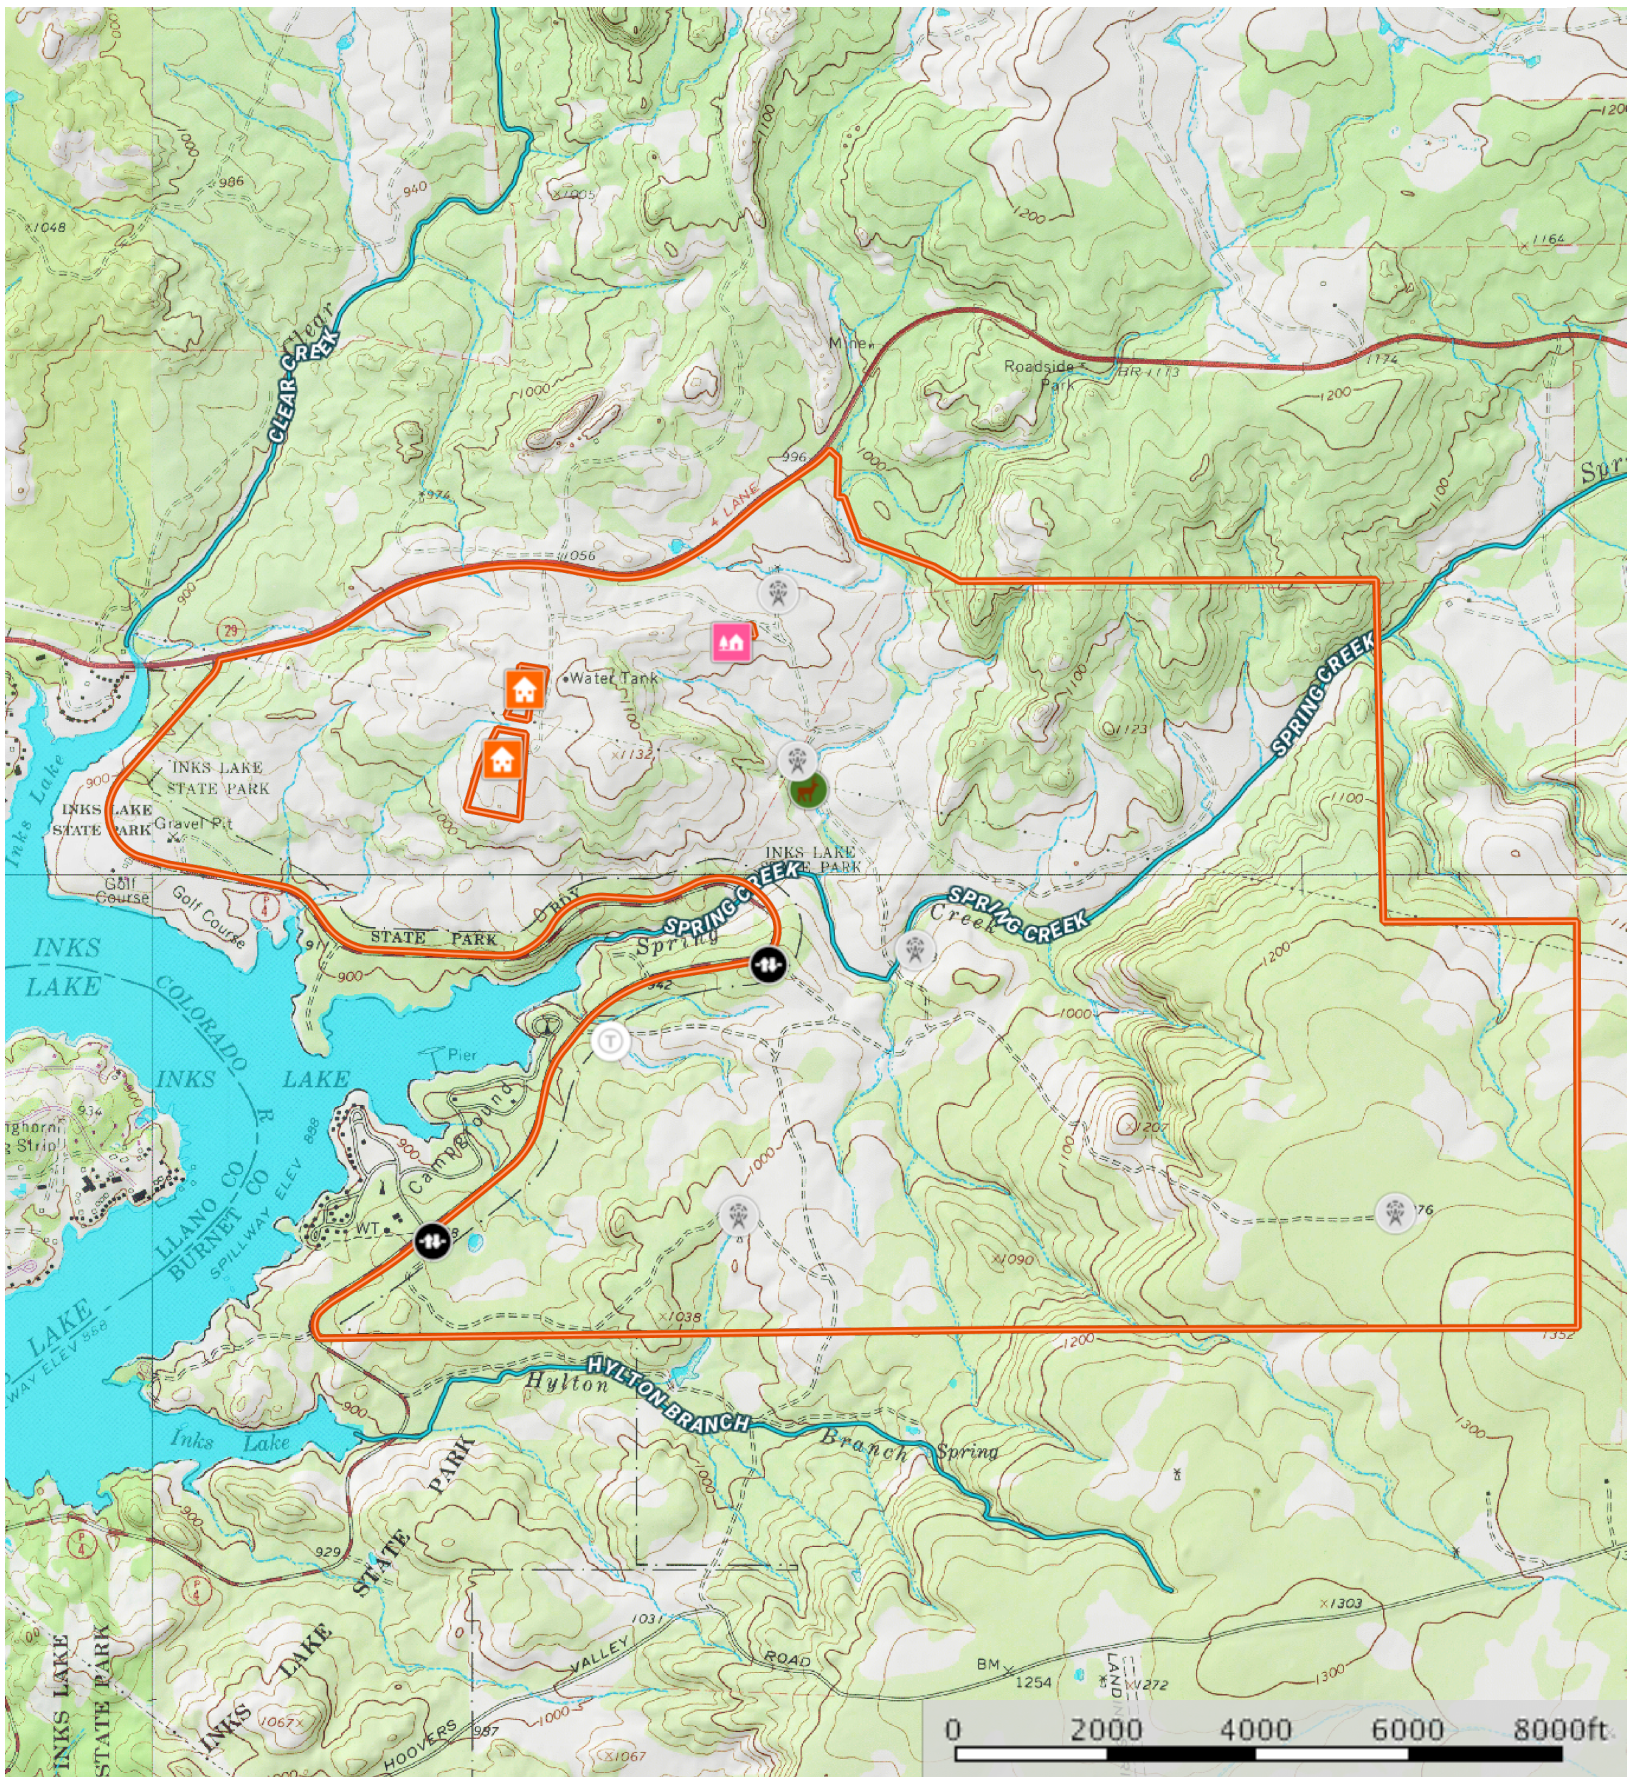

1-Reed Ranch- 2020

Burnet County, Texas, 2397.14 AC +/-

- Gate
- Trough
- Windmill
- Feeder
- House
- Cabin
- Boundary
- Stream, Intermittent
- River/Creek
- Water Body