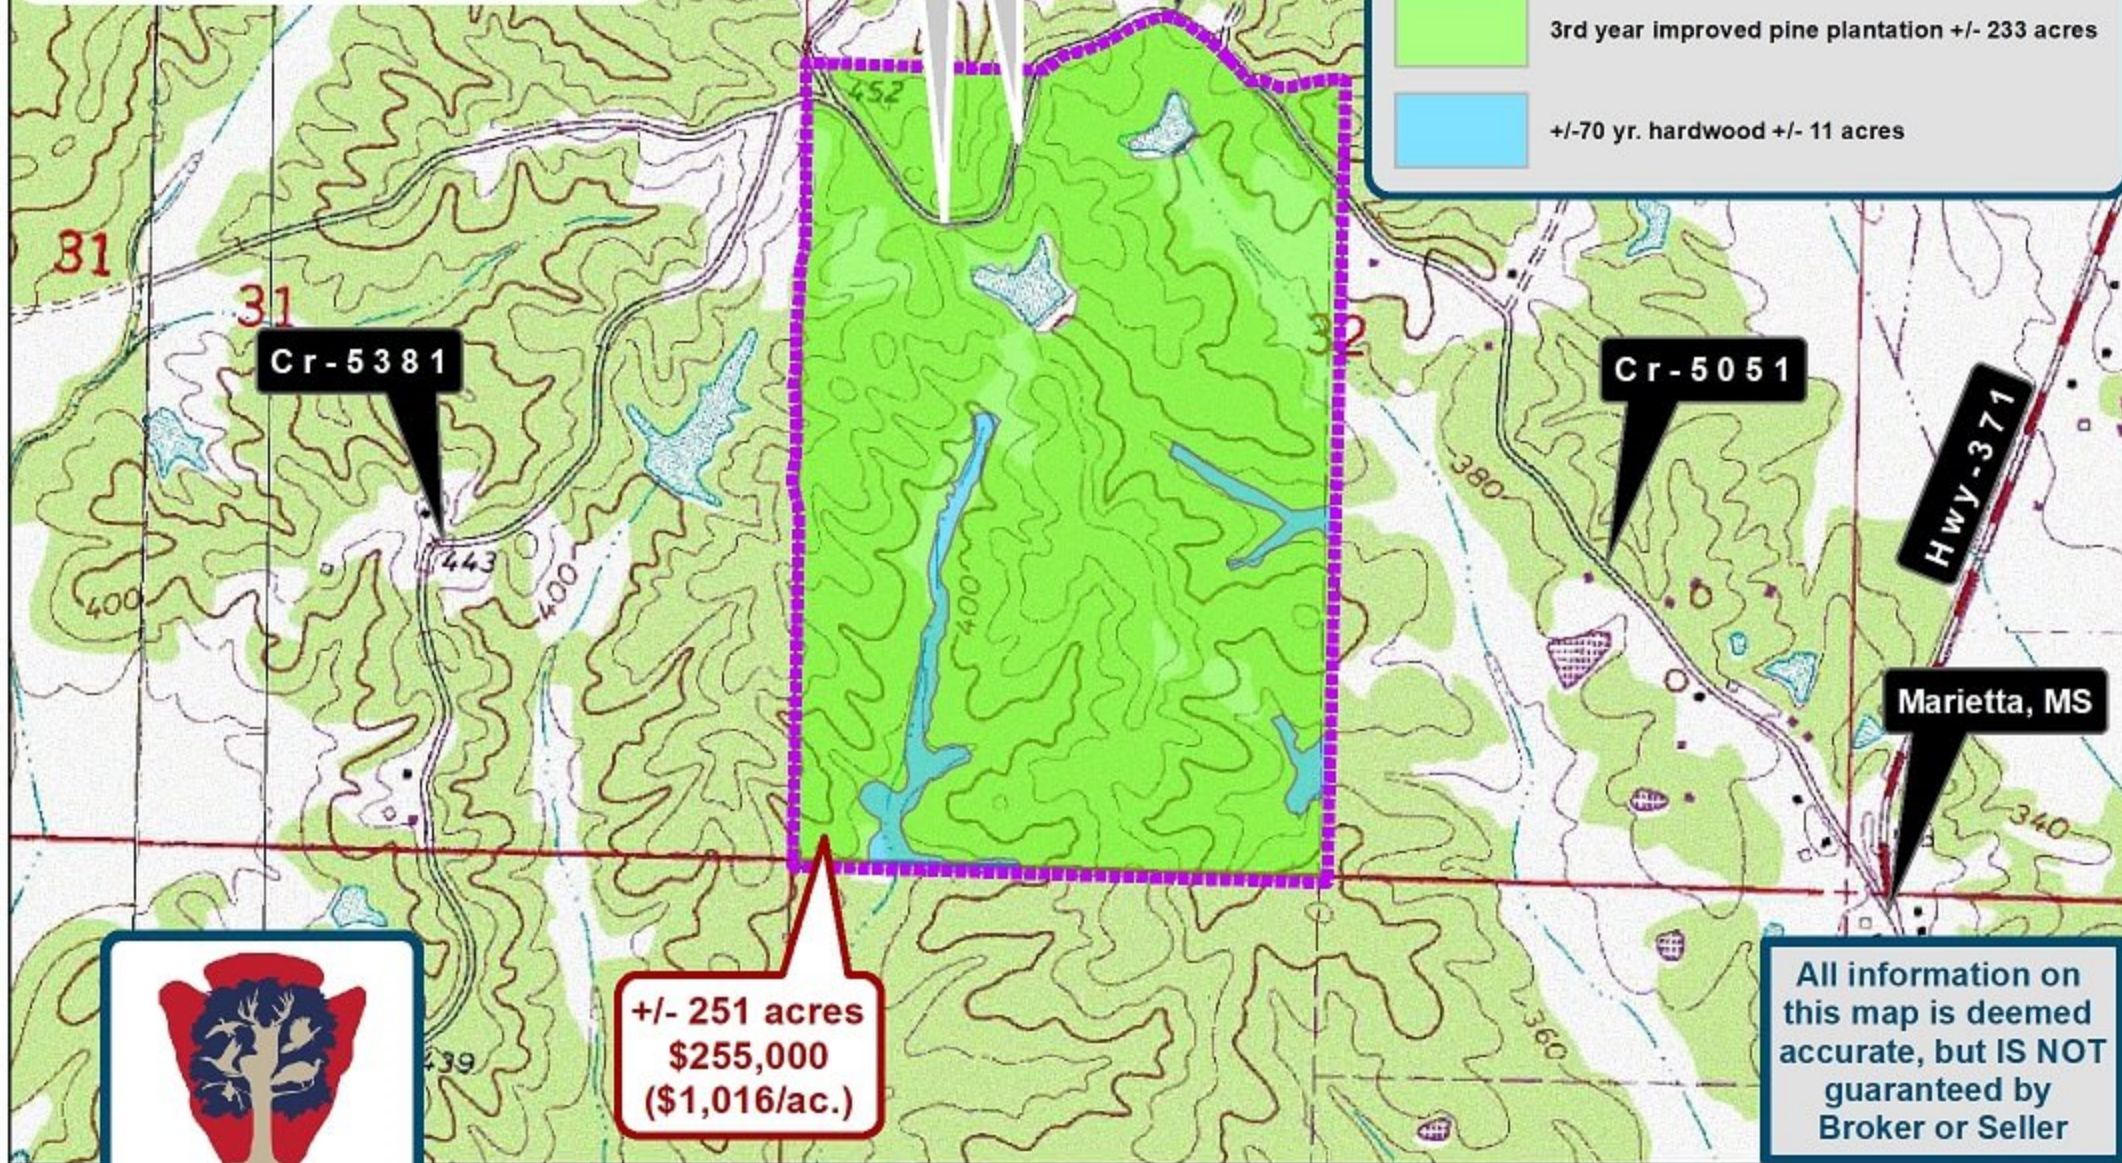

Marietta Tract  
+/- 251 acres  
Prentiss County, Mississippi

## Legend

Property Boundary +/- 251 acres

3rd year improved pine plantation +/- 233 acres

+/- 70 yr. hardwood +/- 11 acres

Cr-5381

Cr-5051

GATE

Cr-5051