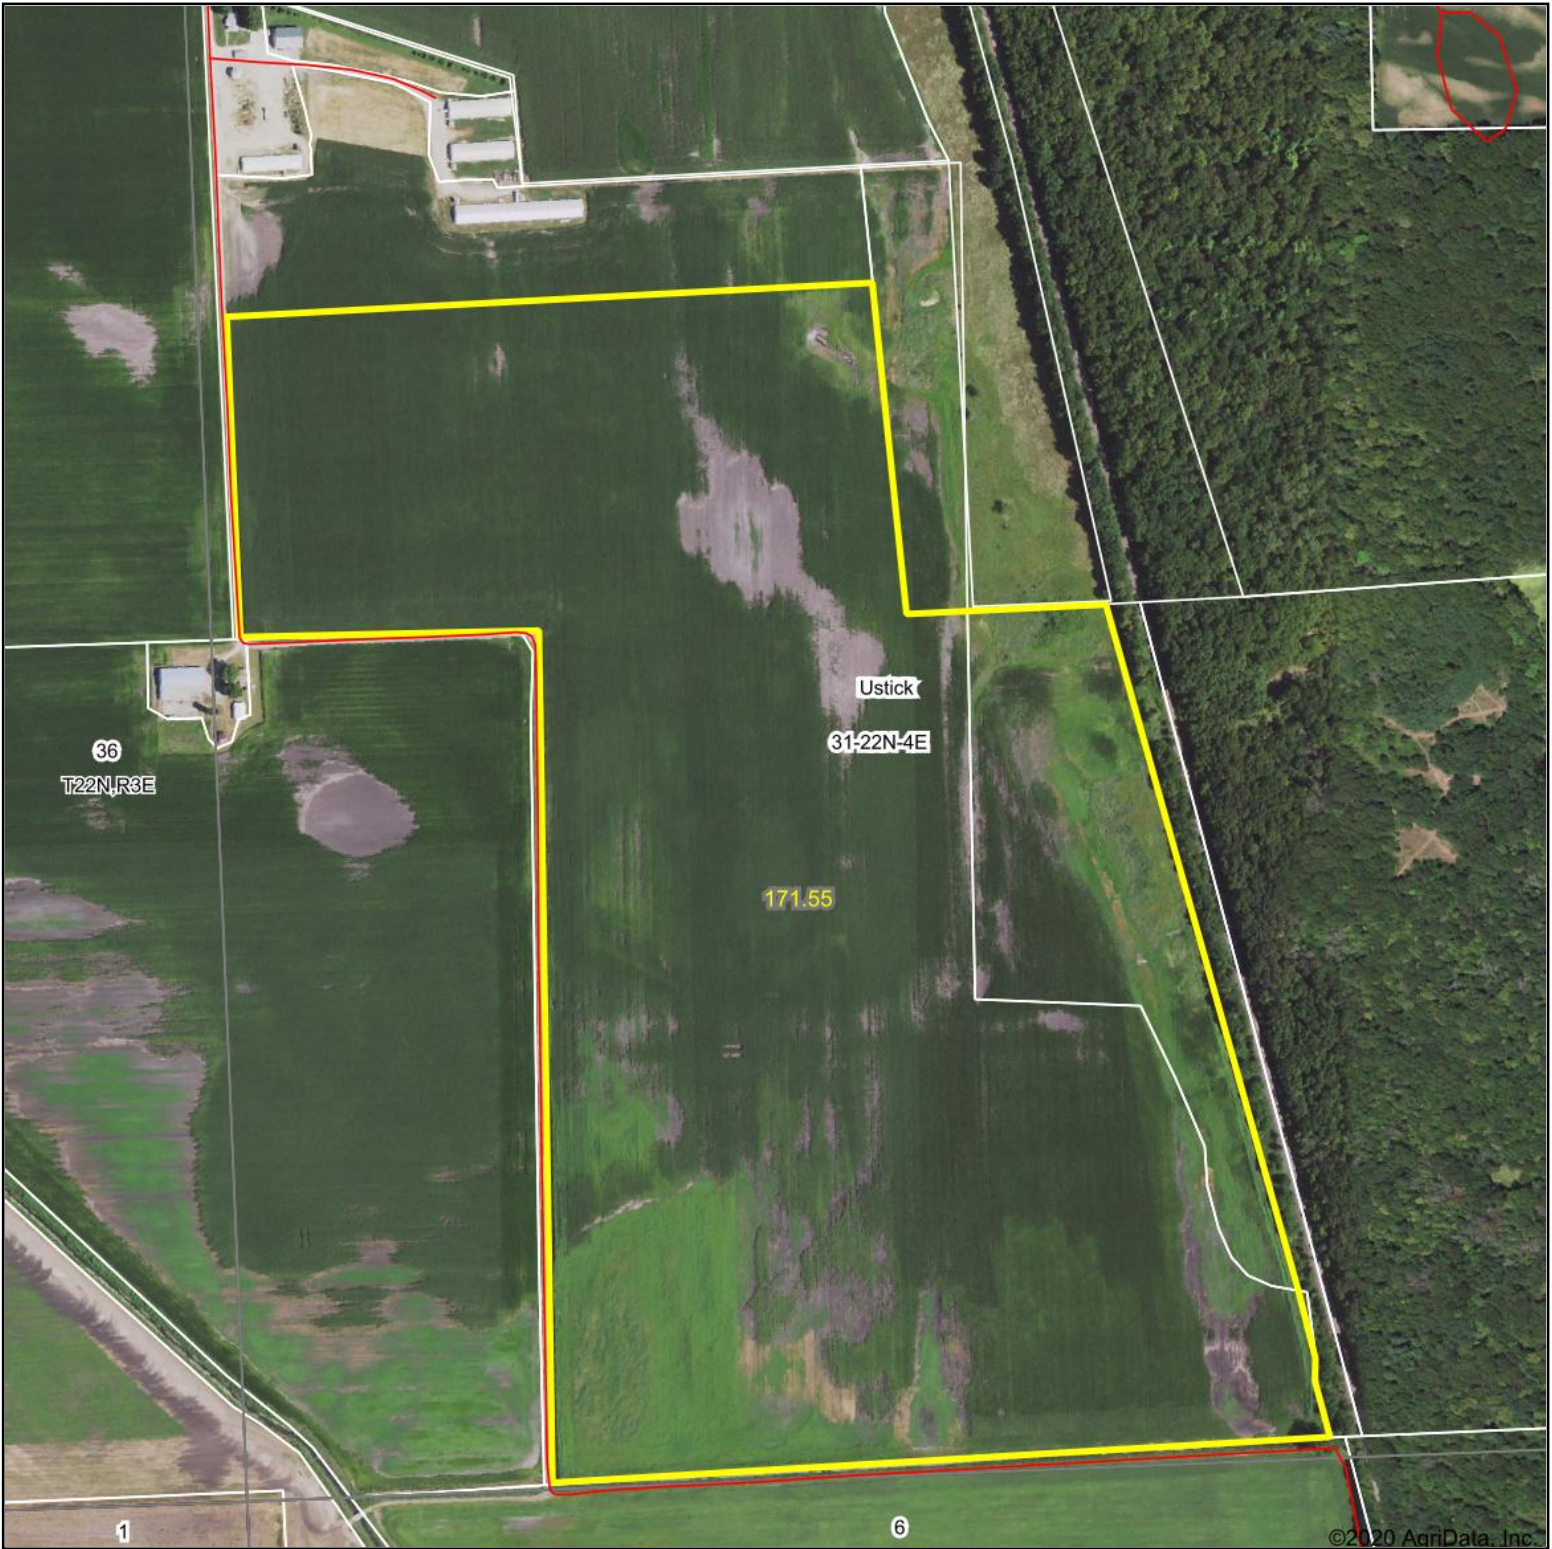

Aerial Map - Estimated Tillable Acres

©2020 AgriData, Inc.

Map Center: 41° 50' 59.24, -90° 5' 11.59

31-22N-4E
Whiteside County
Illinois

7/16/2020

Field borders provided by Farm Service Agency as of 5/21/2008.