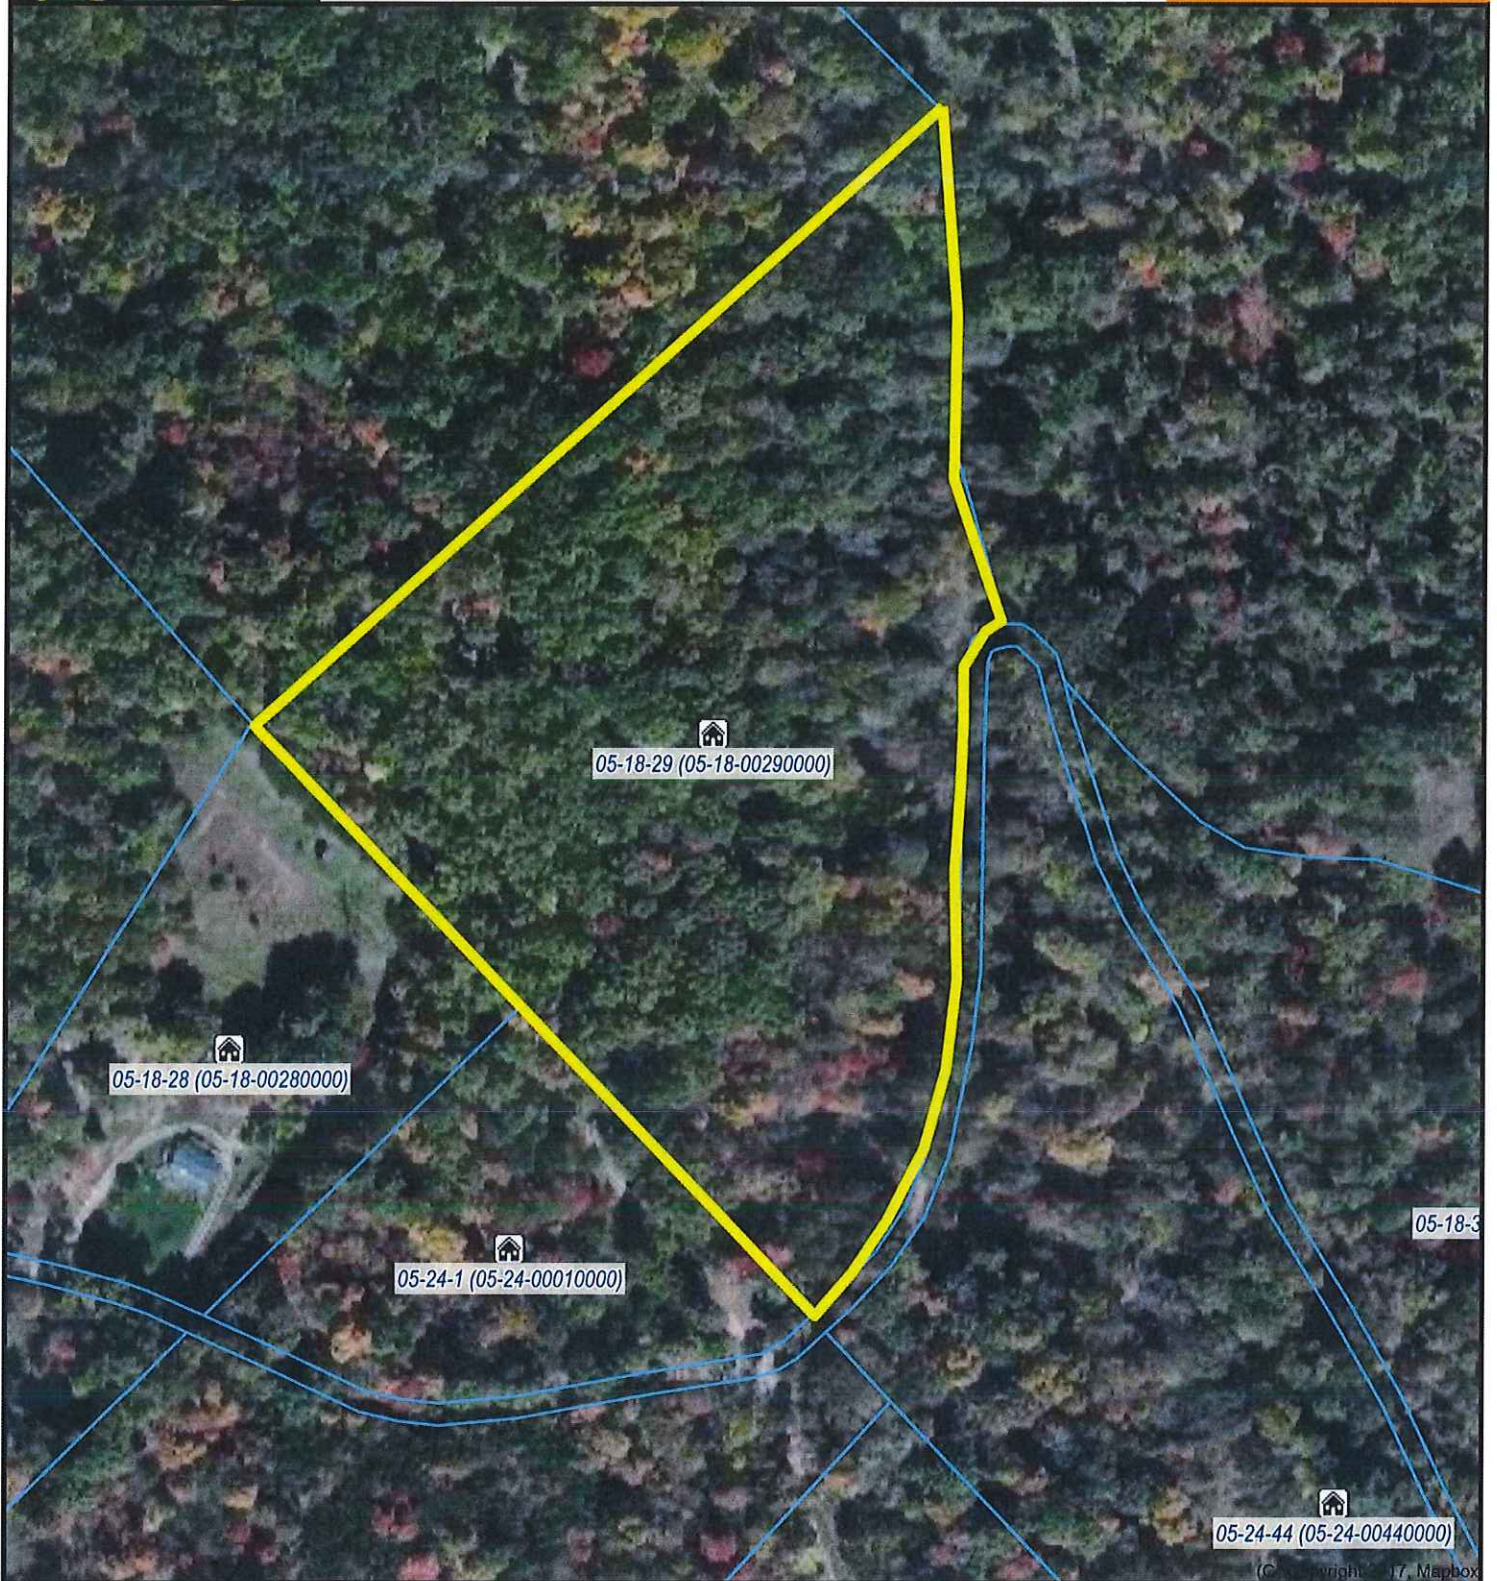

8.69 Acres +/- Chanteclair Rd. Ritchie County, WV.

Buddy Hodge
Owner / Broker
304-834-0212

DISCLAIMER: Boundary lines, size & shape are an approximate sketch only and NOT to scale. The information contained herein is as obtained by this broker from sellers, owners, or other sources. Neither this broker nor owners make any guarantee, warranty or representation as to correctness of any data or descriptions and the accuracy of such statements. The correctness and / or accuracy of any and all maps & statements should be determined through independent investigation made by the prospective purchaser.