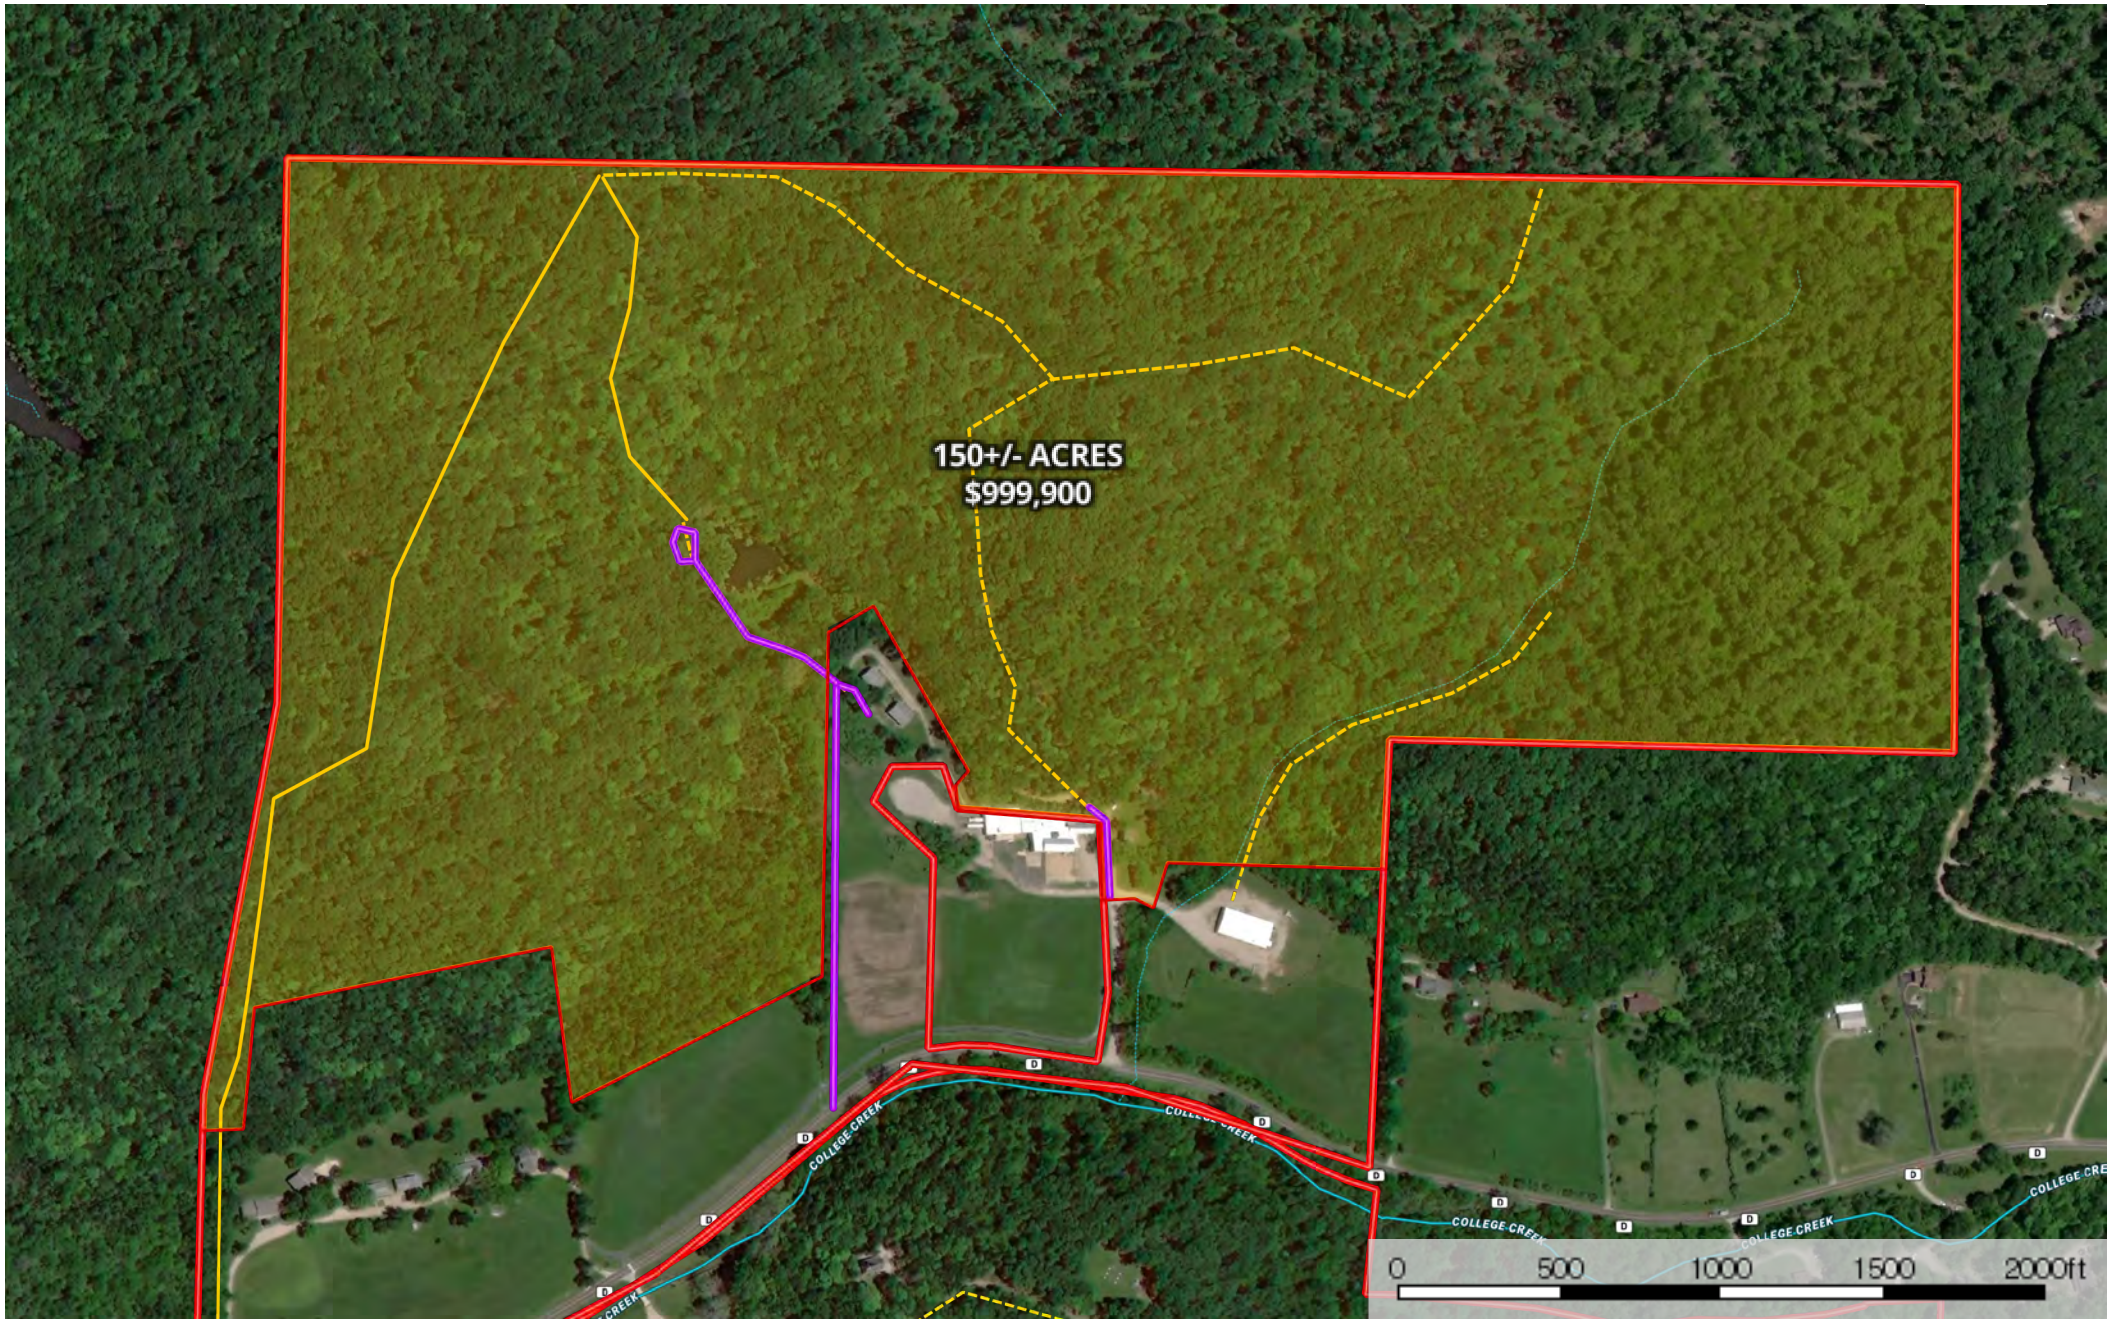

Emmaus with solds listed

Warren County, Missouri, AC +/-

150+/- ACRES
\$999,900

- 150 +/- Ac.
- Primary Road
- Road / Trail
- 150 +/- Acres
- Boundary
- Stream, Intermittent
- River/Creek
- Water Body