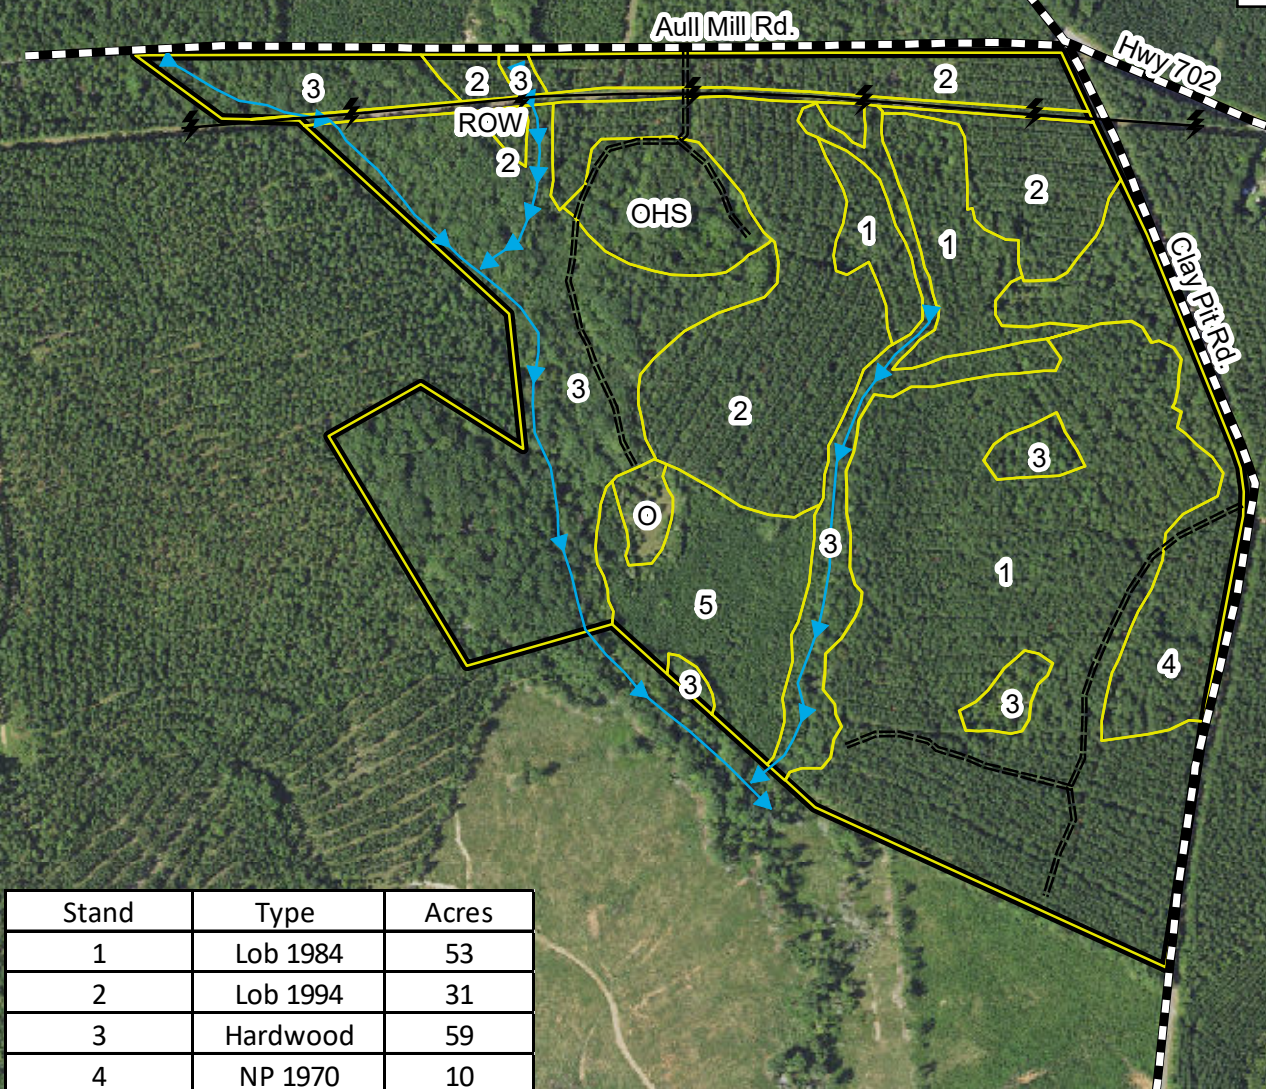

Aull Mill Rd. Greenwood County, SC

Legend

- ==== Woods_Rd
- Utility_Line
- Public_Rd
- Stream
- Stand
- Tract

Stand	Type	Acres
1	Lob 1984	53
2	Lob 1994	31
3	Hardwood	59
4	NP 1970	10
5	NP 2009	10
OHS	Old Home Site	5
ROW	Right-of-Way	3
O	Field	1
	Total	172

5/13/2021 10:26:29 AM

Lat, Long: 34.128482, -81.901658

1 inch = 667 feet

This map is considered accurate; however, no warranty is given or implied.

864.229.0098
www.thompsonforest.com