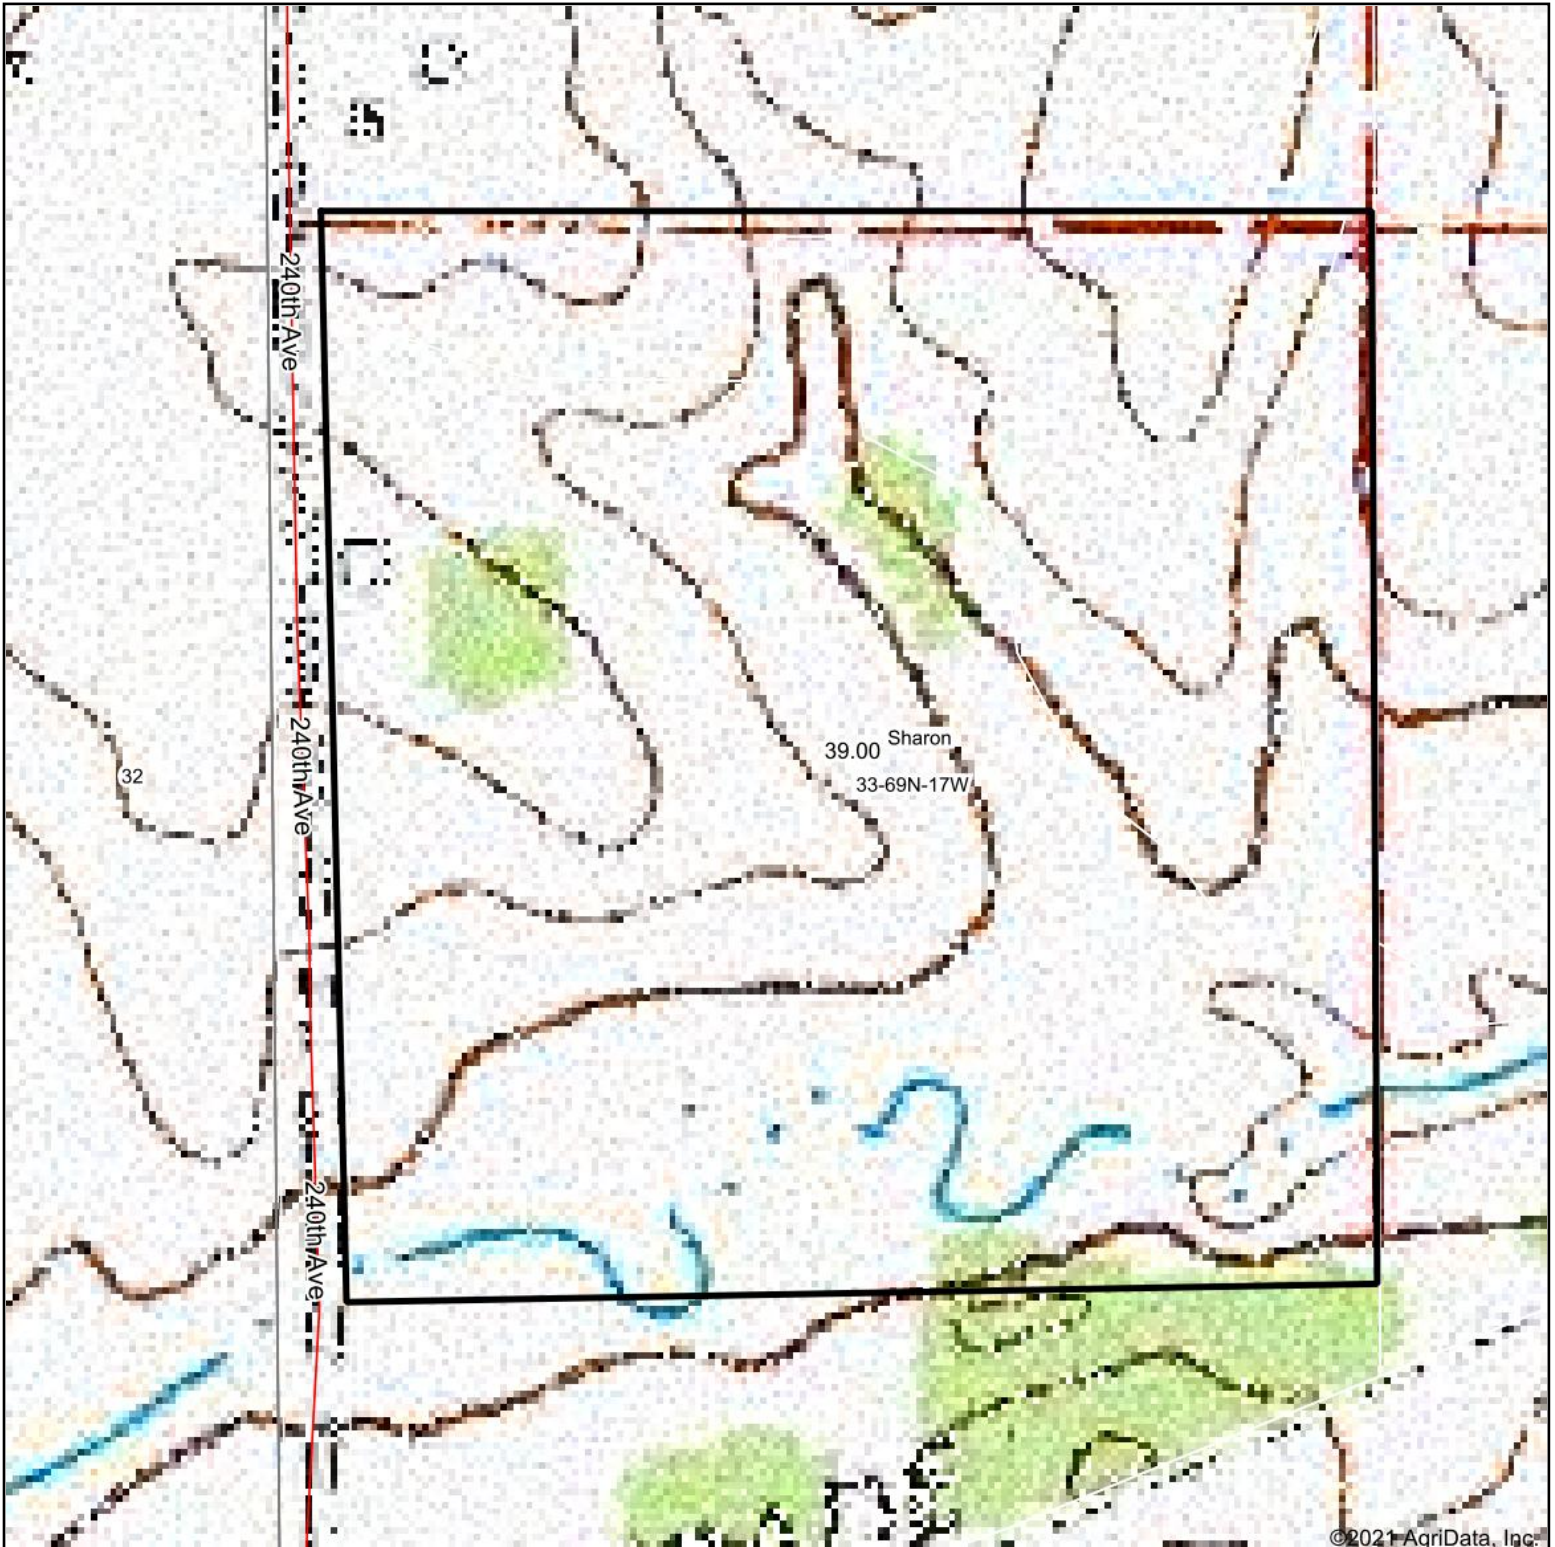

Topography Map

©2021 AgriData, Inc.

Hawkeye Farm Mgmt & Real Estate

United Country
Real Estate
22 N Main, Albia IA Phone: 641-932-7796
Email: hawkeye@uciowa.com
On the web: www.uciowa.com
www.iowawhitehillfarms.com

Maps Provided By:

surety
CUSTOMIZED ONLINE MAPPING
© AgriData, Inc. 2021 www.AgriDataInc.com

map center: 40° 43' 50.44, -92° 49' 38.17

0ft 271ft 542ft

33-69N-17W
Appanoose County
Iowa

6/22/2021