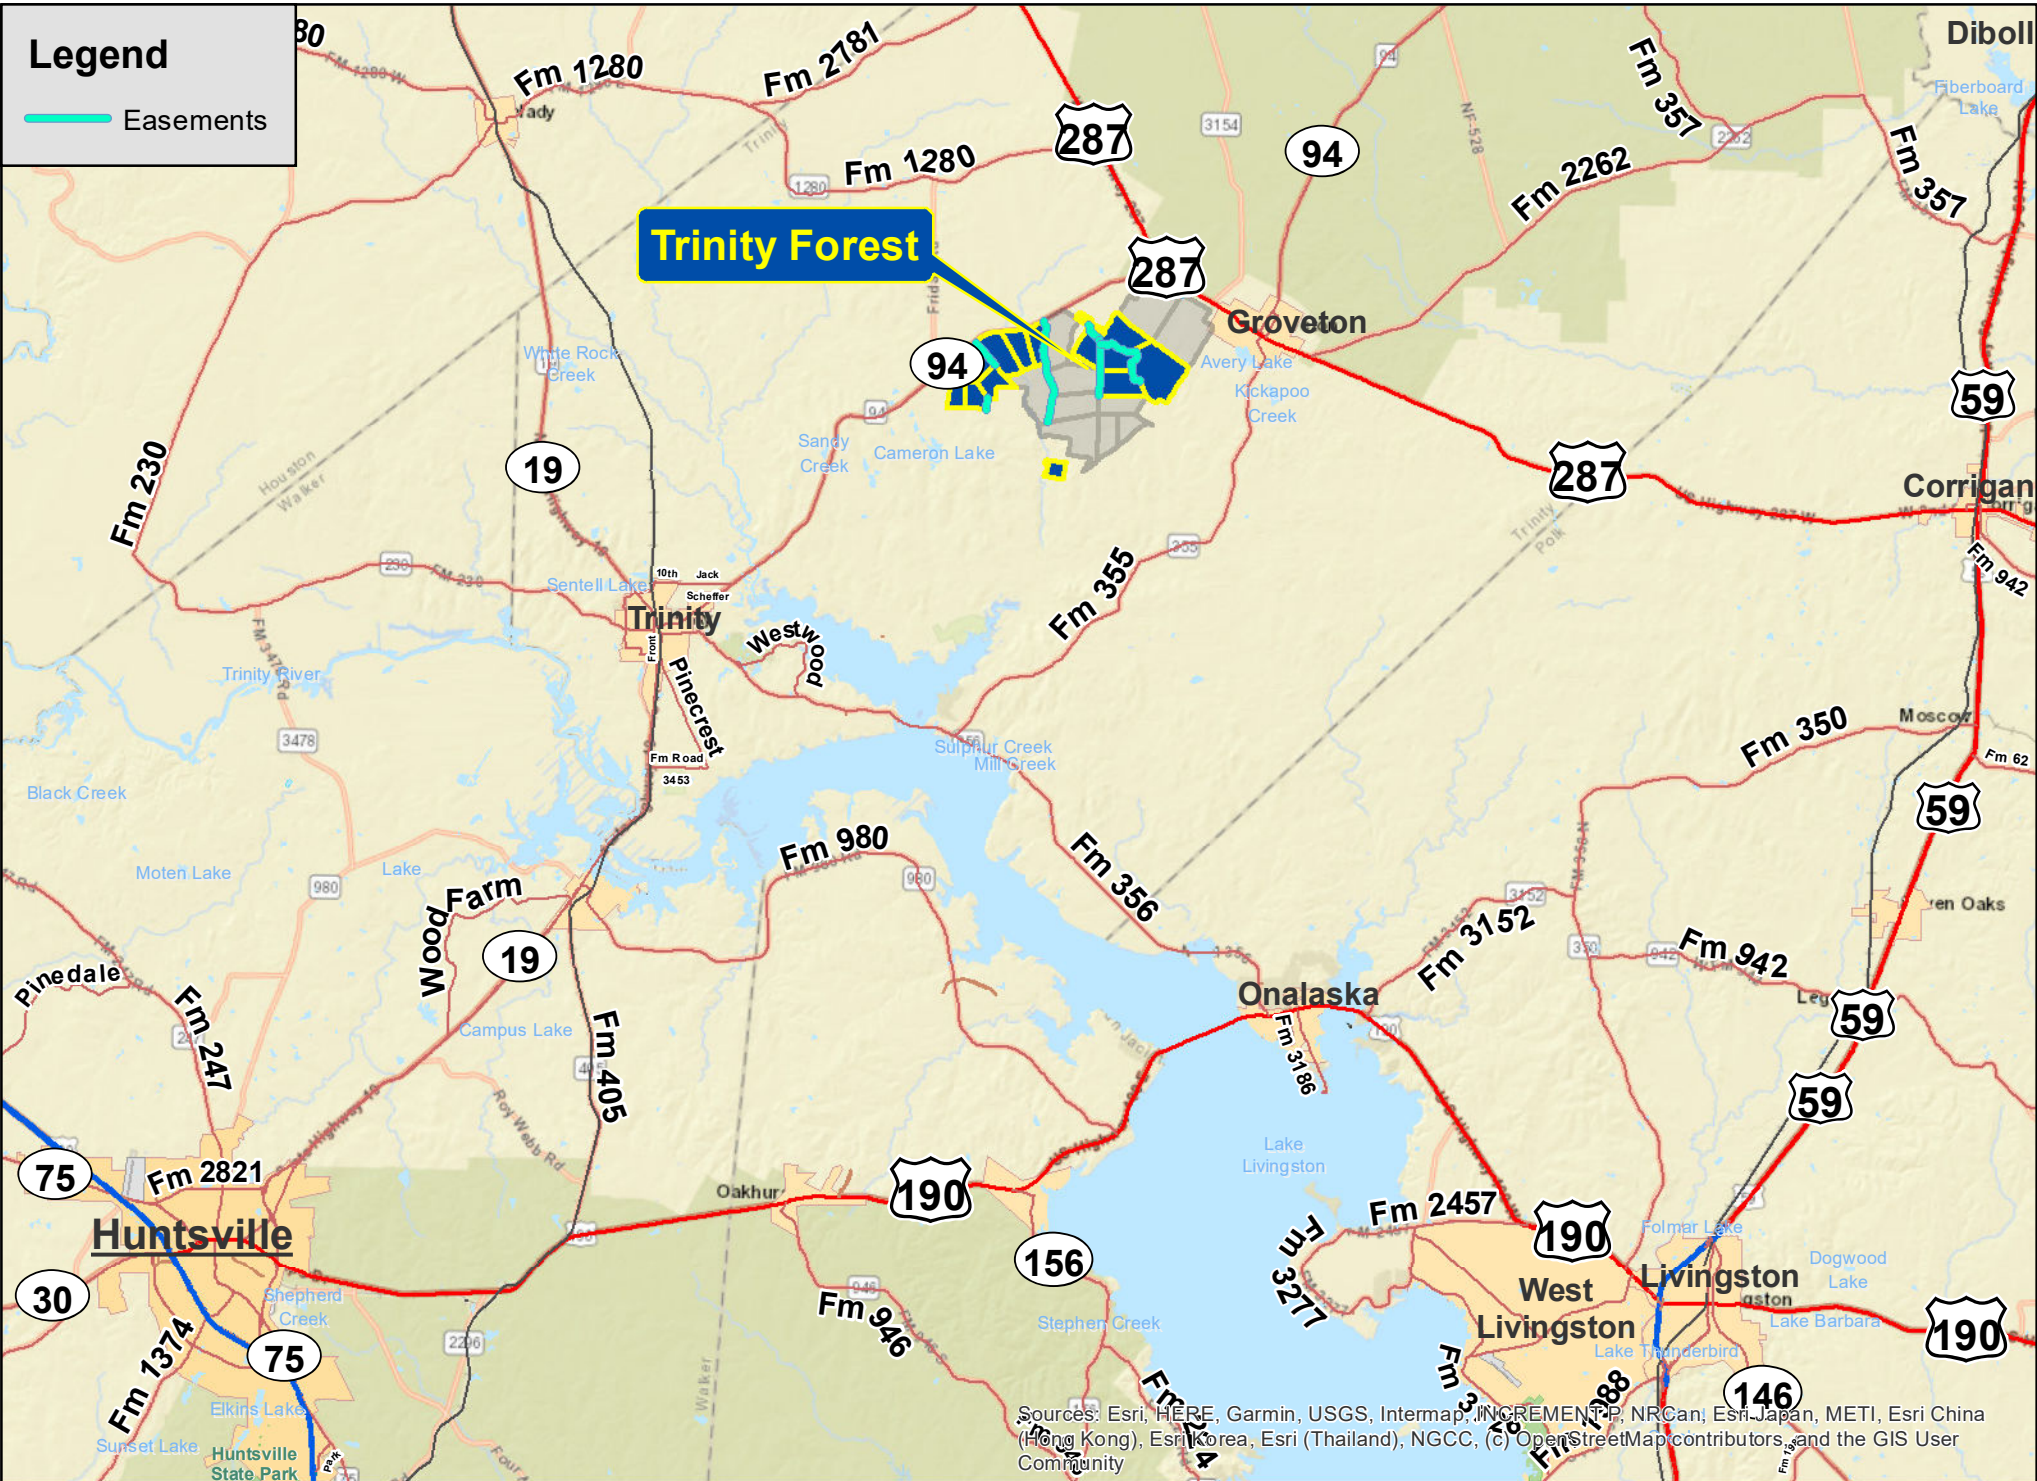

# Legend

Easements

Sources: Esri, HERE, Garmin, USGS, Intermap, INCREMENT P, NRCan, Esri Japan, METI, Esri China (Hong Kong), Esri Korea, Esri (Thailand), NGCC, (c) OpenStreetMap contributors, and the GIS User Community

Groveton, Trinity Co., TX

For illustration purposes only.

**Legend**  
Easements

**Trinity Forest**

Sources: Esri, HERE, Garmin, USGS, Intermap, INCREMENT P, NRCan, Esri Japan, METI, Esri China (Hong Kong), Esri Korea, Esri (Thailand), NGCC, (c) OpenStreetMap contributors, and the GIS User Community

**Legend**

Easements

**Trinity Forest**

Groveton, Trinity Co., TX

For illustration purposes only.

Sources: Esri, HERE, Garmin, USGS, Intermap, INCREMENT P, NRCan, Esri Japan, METI, Esri China (Hong Kong), Esri Korea, Esri (Thailand), NGCC, (c) OpenStreetMap contributors, and the GIS User Community