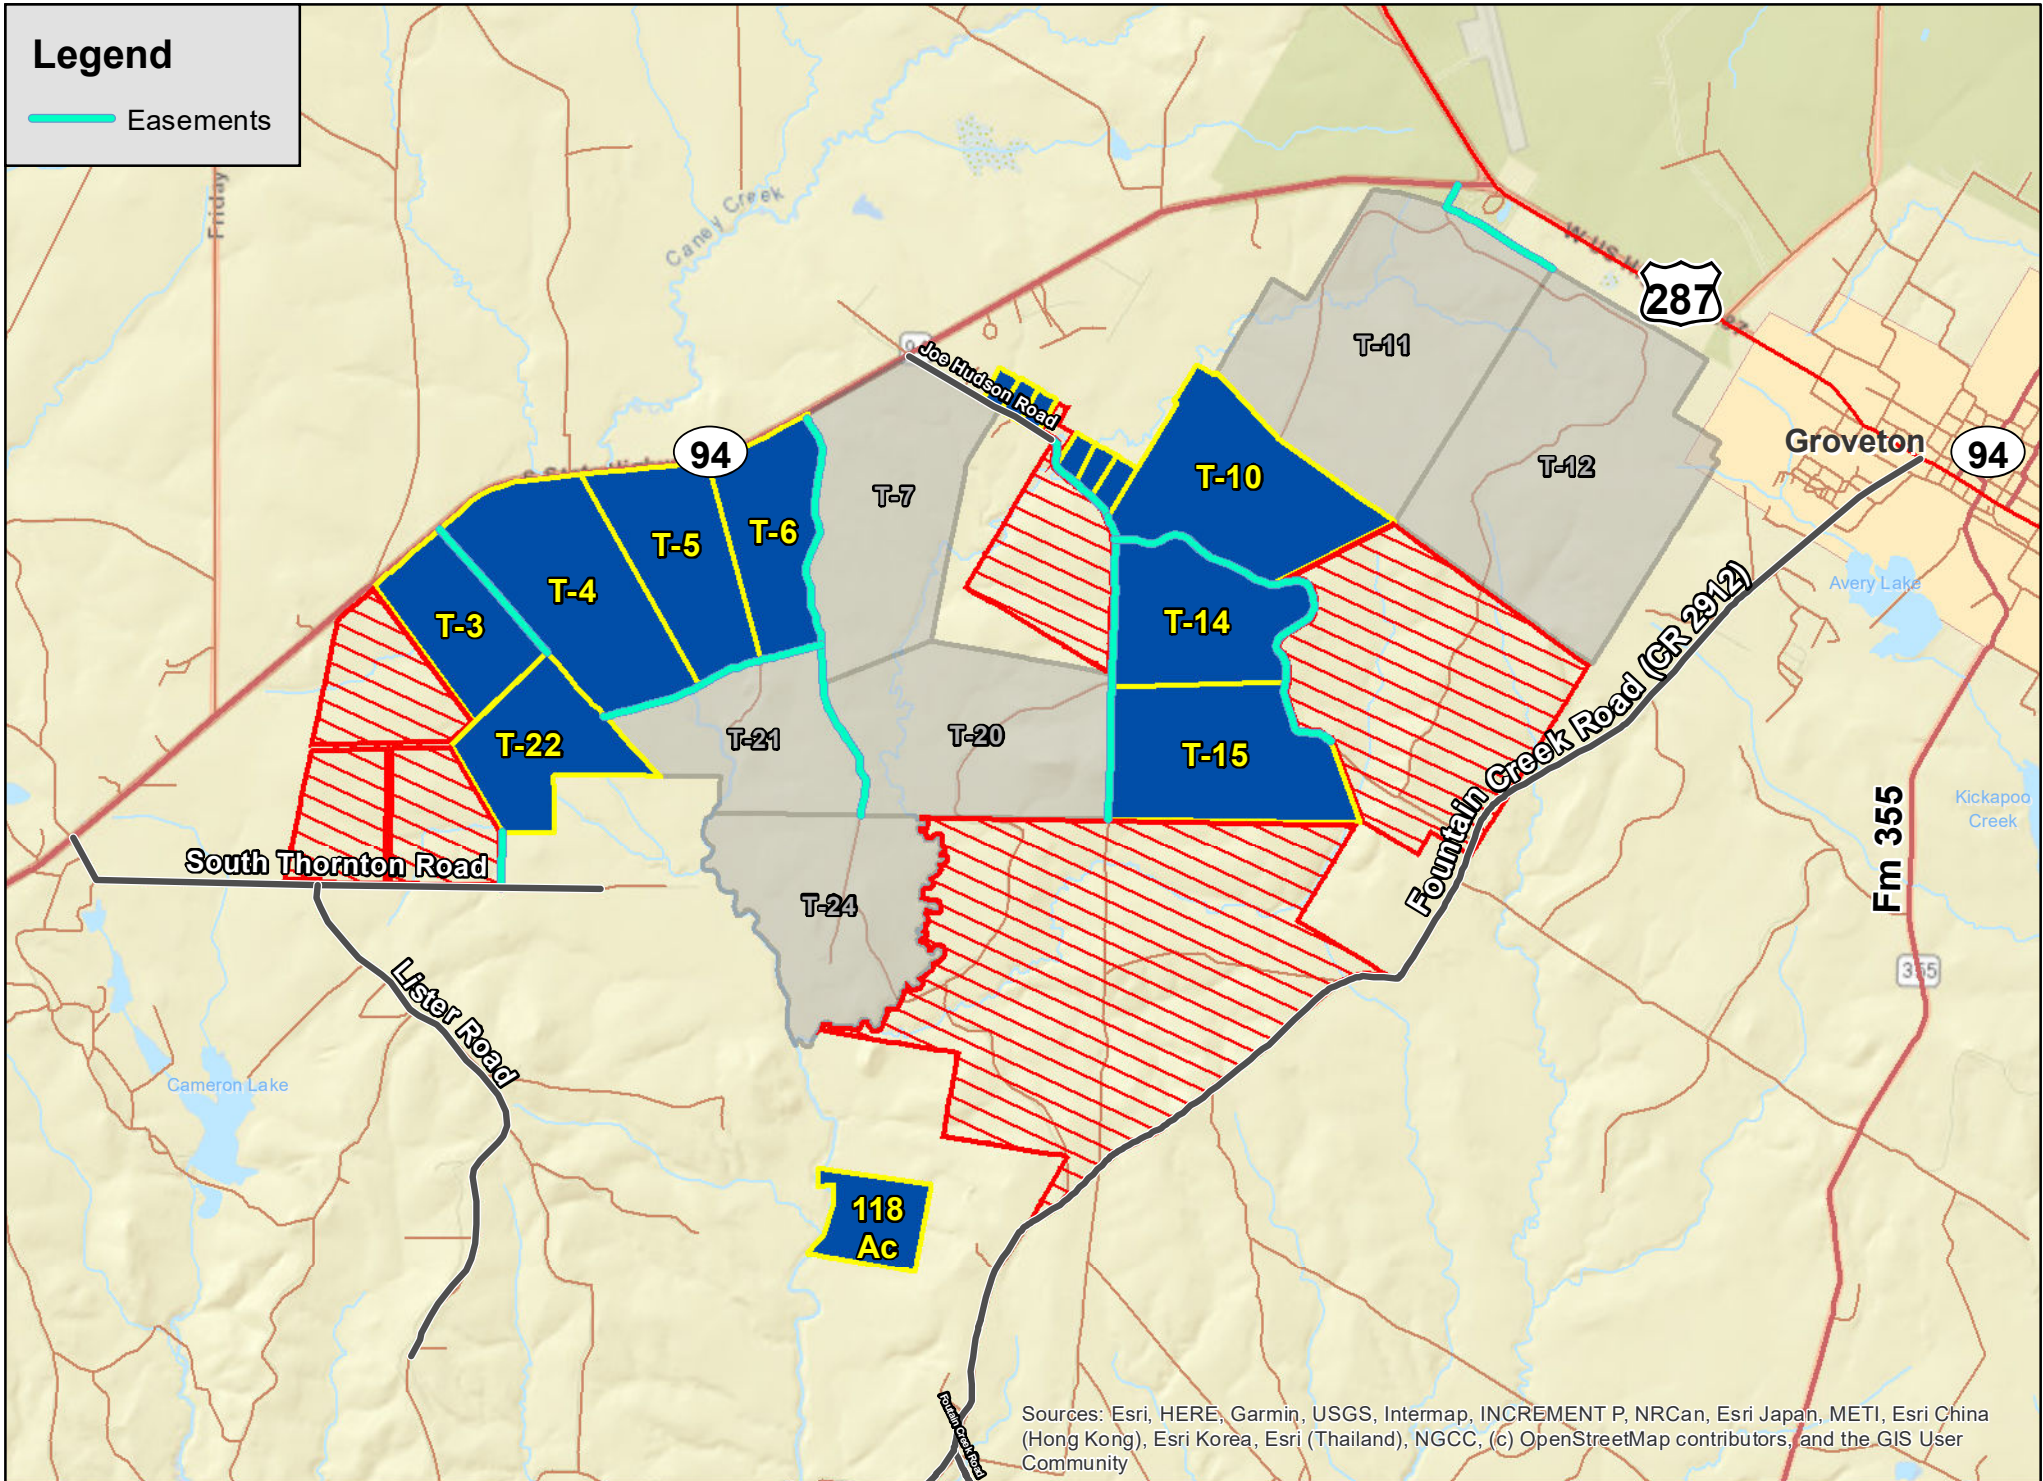

# Legend

Easements

Sources: Esri, HERE, Garmin, USGS, Intermap, INCREMENT P, NRCan, Esri Japan, METI, Esri China (Hong Kong), Esri Korea, Esri (Thailand), NGCC, (c) OpenStreetMap contributors, and the GIS User Community

Groveton, Trinity Co., TX

For illustration purposes only.

**Legend**  
Easements

**Trinity Forest**

Sources: Esri, HERE, Garmin, USGS, Intermap, INCREMENT P, NRCan, Esri Japan, METI, Esri China (Hong Kong), Esri Korea, Esri (Thailand), NGCC, (c) OpenStreetMap contributors, and the GIS User Community

**Legend**

Easements

**Trinity Forest**

Groveton, Trinity Co., TX

For illustration purposes only.

Sources: Esri, HERE, Garmin, USGS, Intermap, INCREMENT P, NRCan, Esri Japan, METI, Esri China (Hong Kong), Esri Korea, Esri (Thailand), NGCC, (c) OpenStreetMap contributors, and the GIS User Community