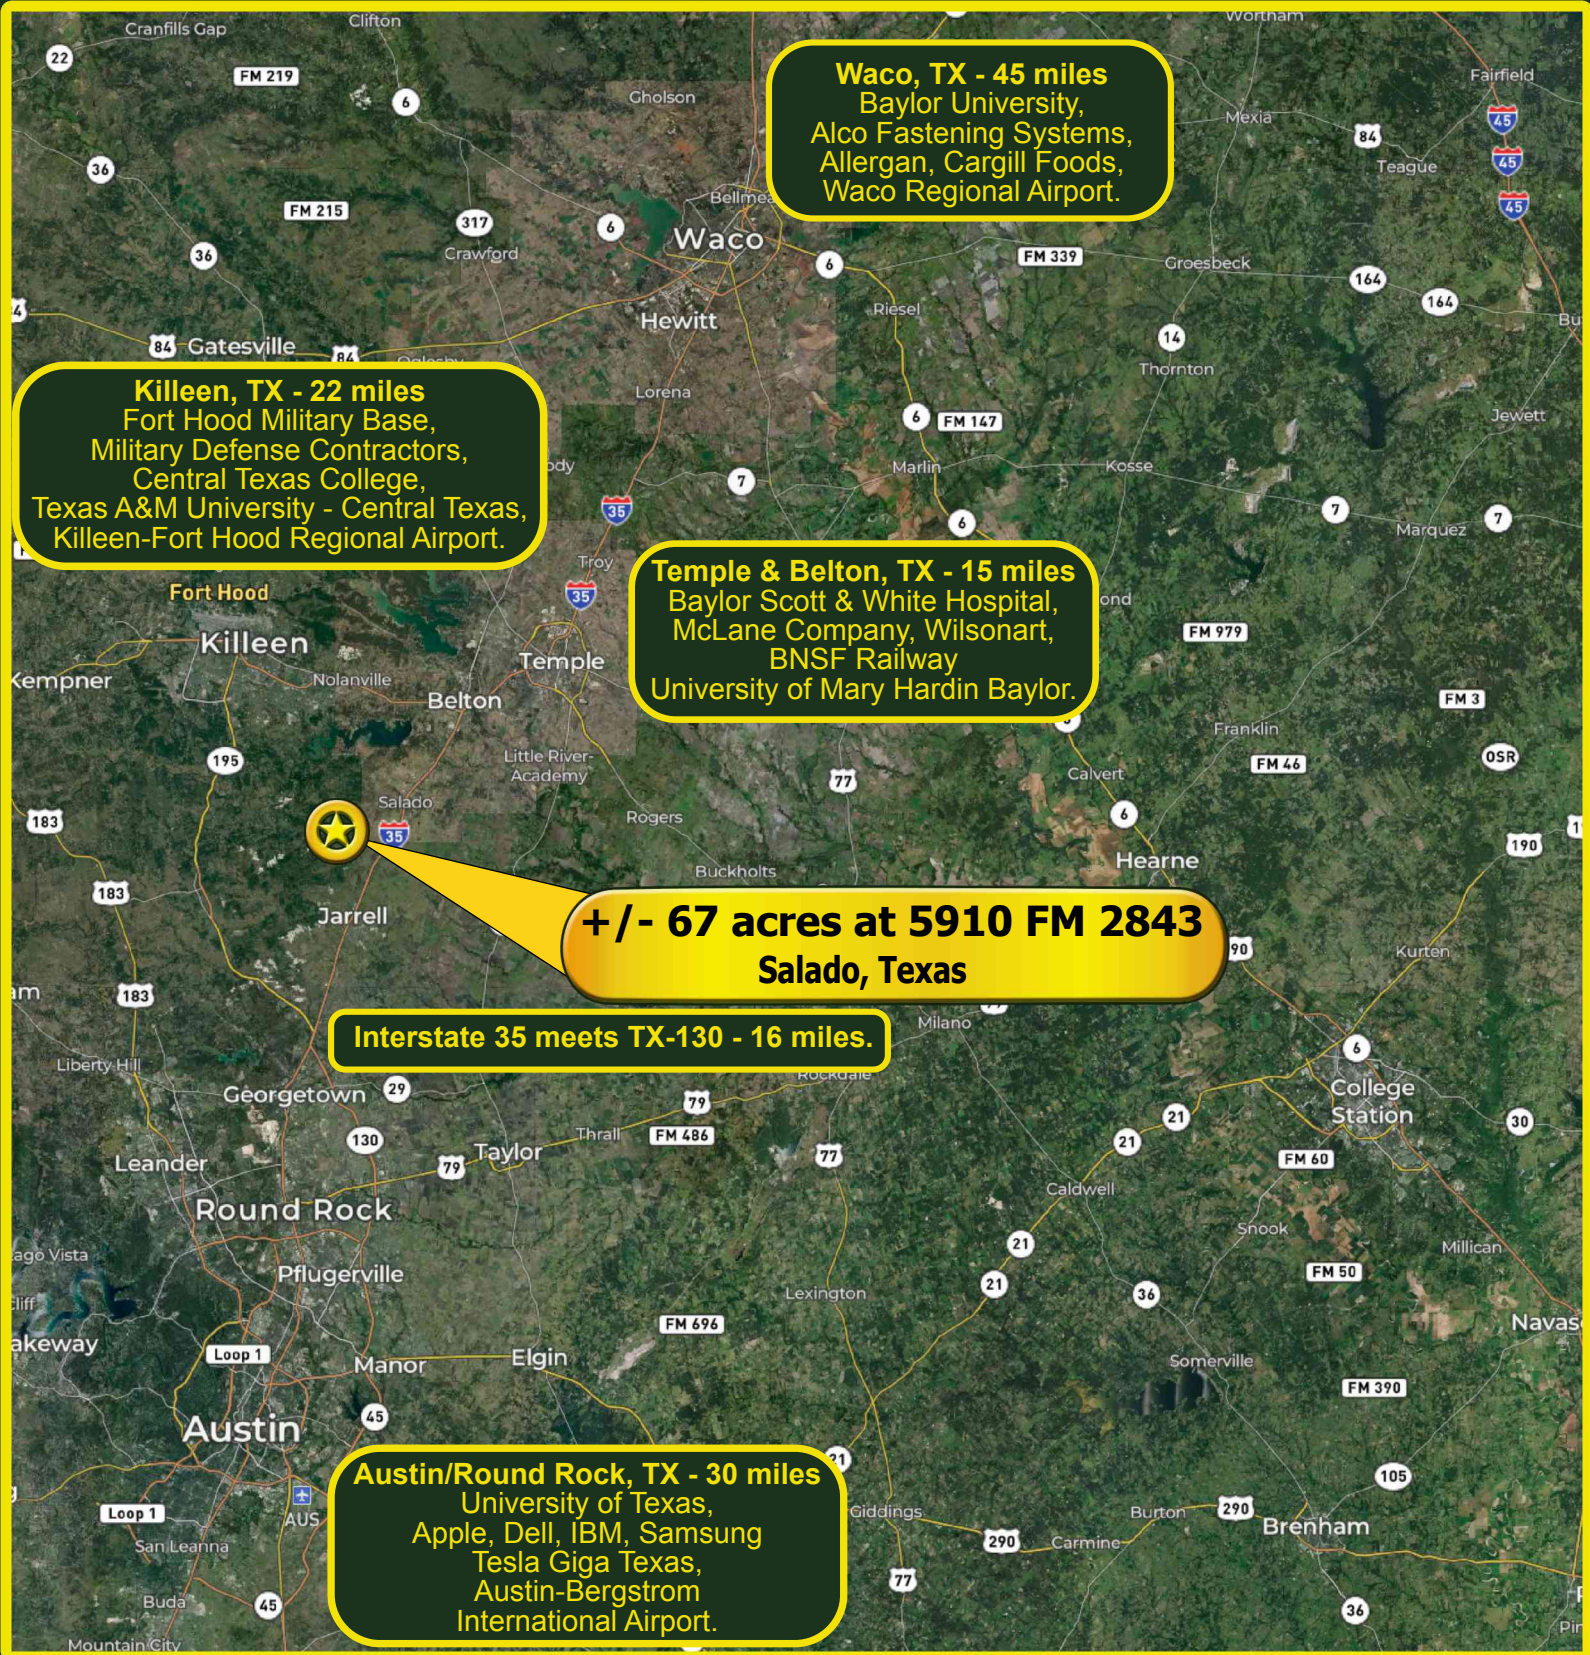

+/- 67 acres at 5910 FM 2843
Salado, Texas

The information contained herein is from sources deemed reliable by the broker, but not guaranteed. First Texas Brokerage Company makes no guarantee, representation or warranty about the accuracy contained herein. All offerings are subject to errors, omission, prior sale, change or withdrawal without notice. It is the responsibility of each individual to conduct thorough due diligence on all information to determine its accuracy and completeness. First Texas Brokerage Company encourages all potential interested buyers to seek advice from their tax, financial and legal advisors before making any real estate purchase and transaction.