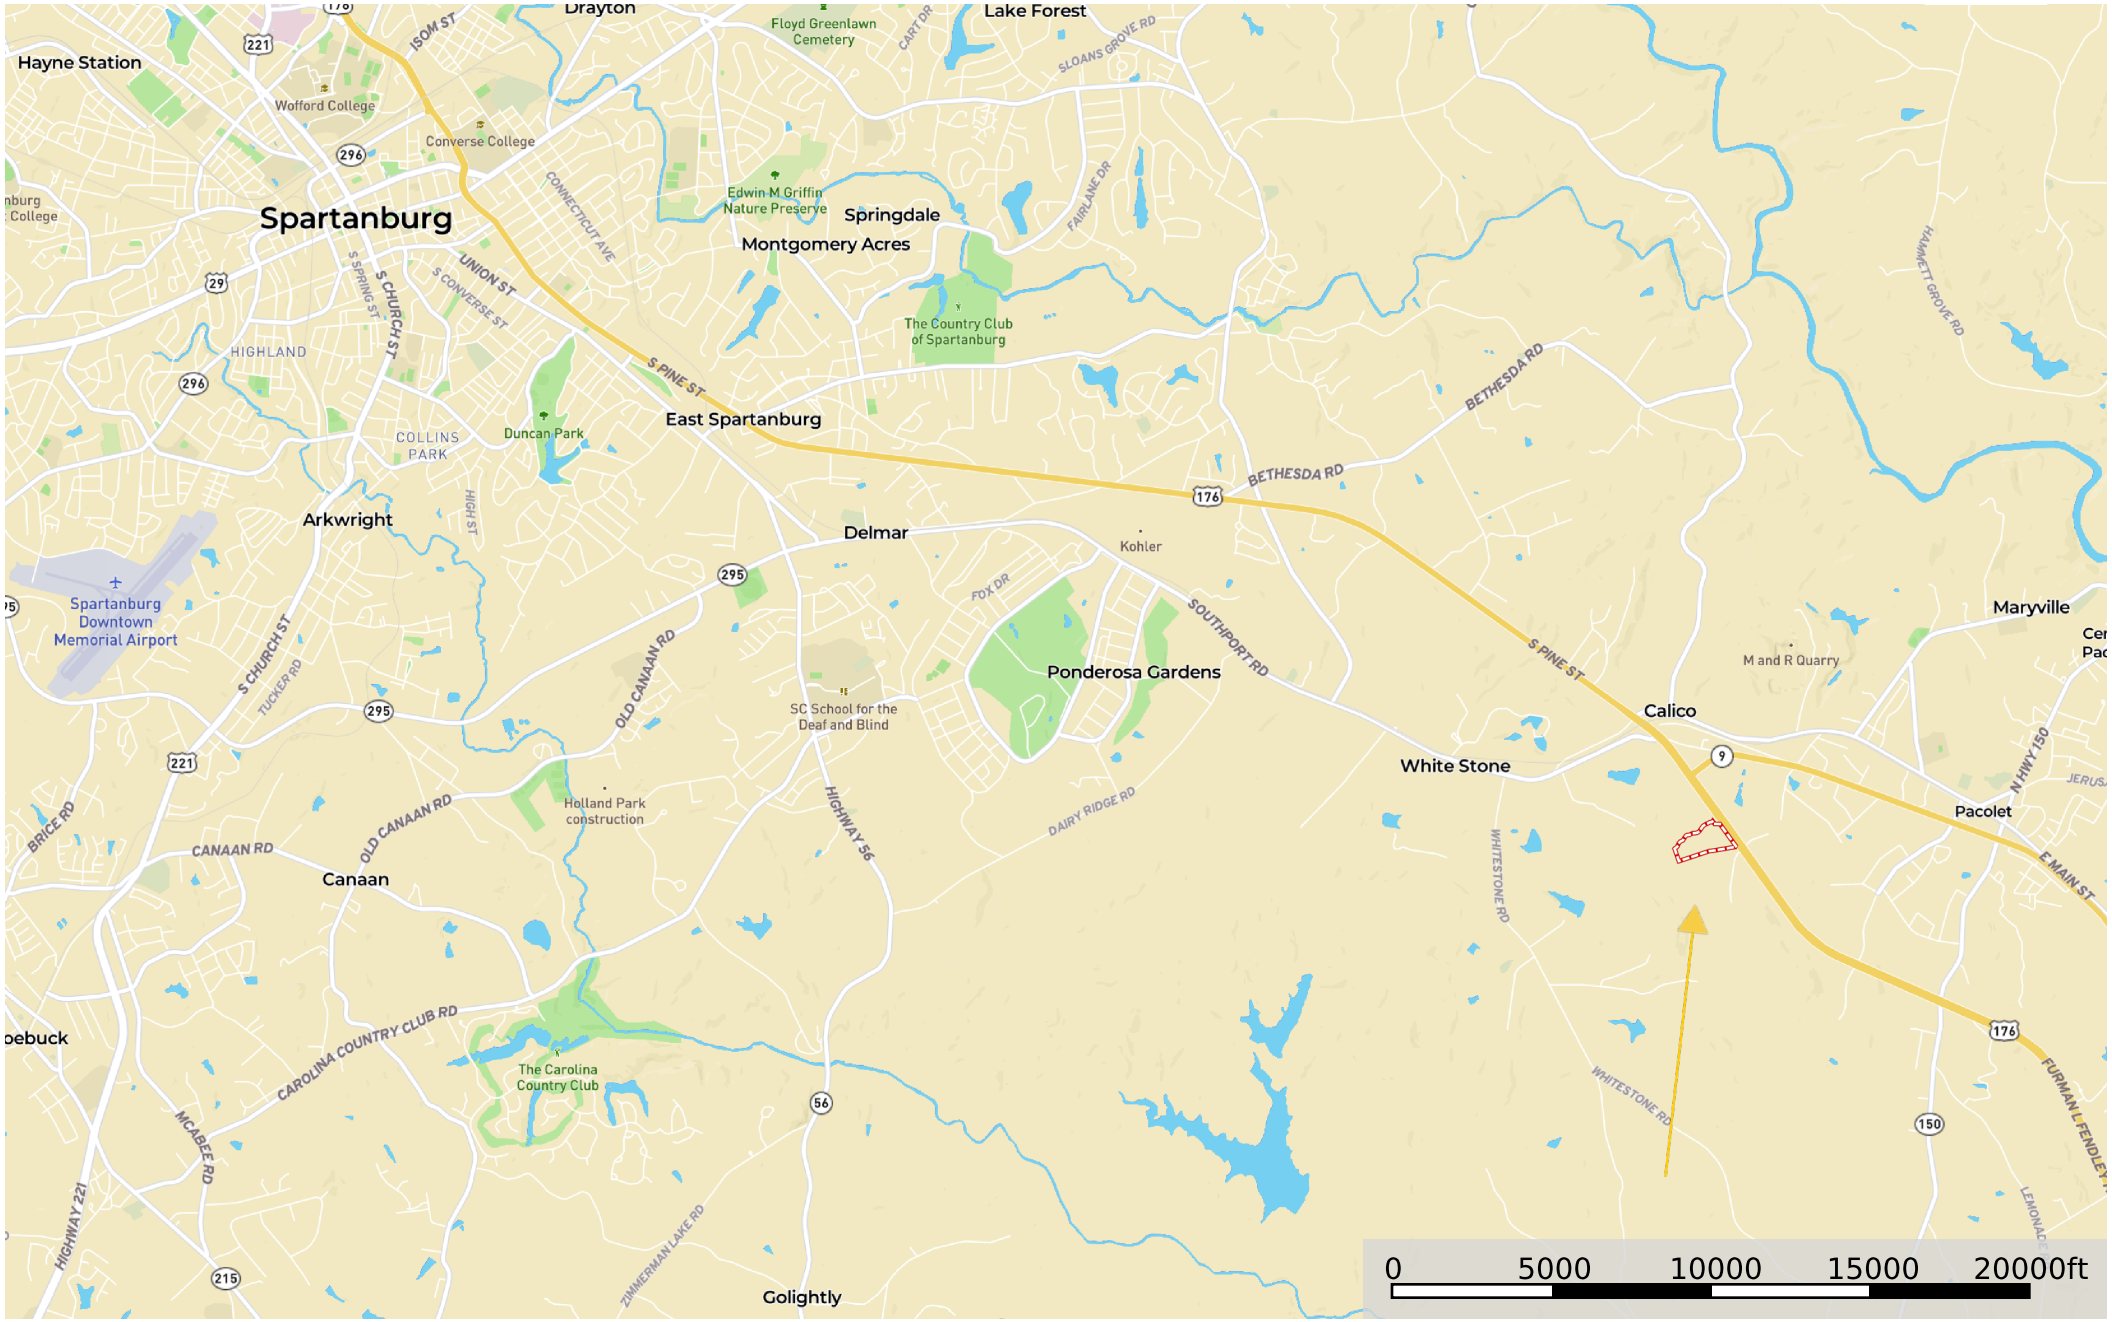

# Chris Caston

South Carolina, AC +/-

→ Direction  
□ Boundary

Stephen Glenn

 The information contained herein was obtained from sources deemed to be reliable. MapRight Services makes no warranties or guarantees as to the completeness or accuracy thereof.