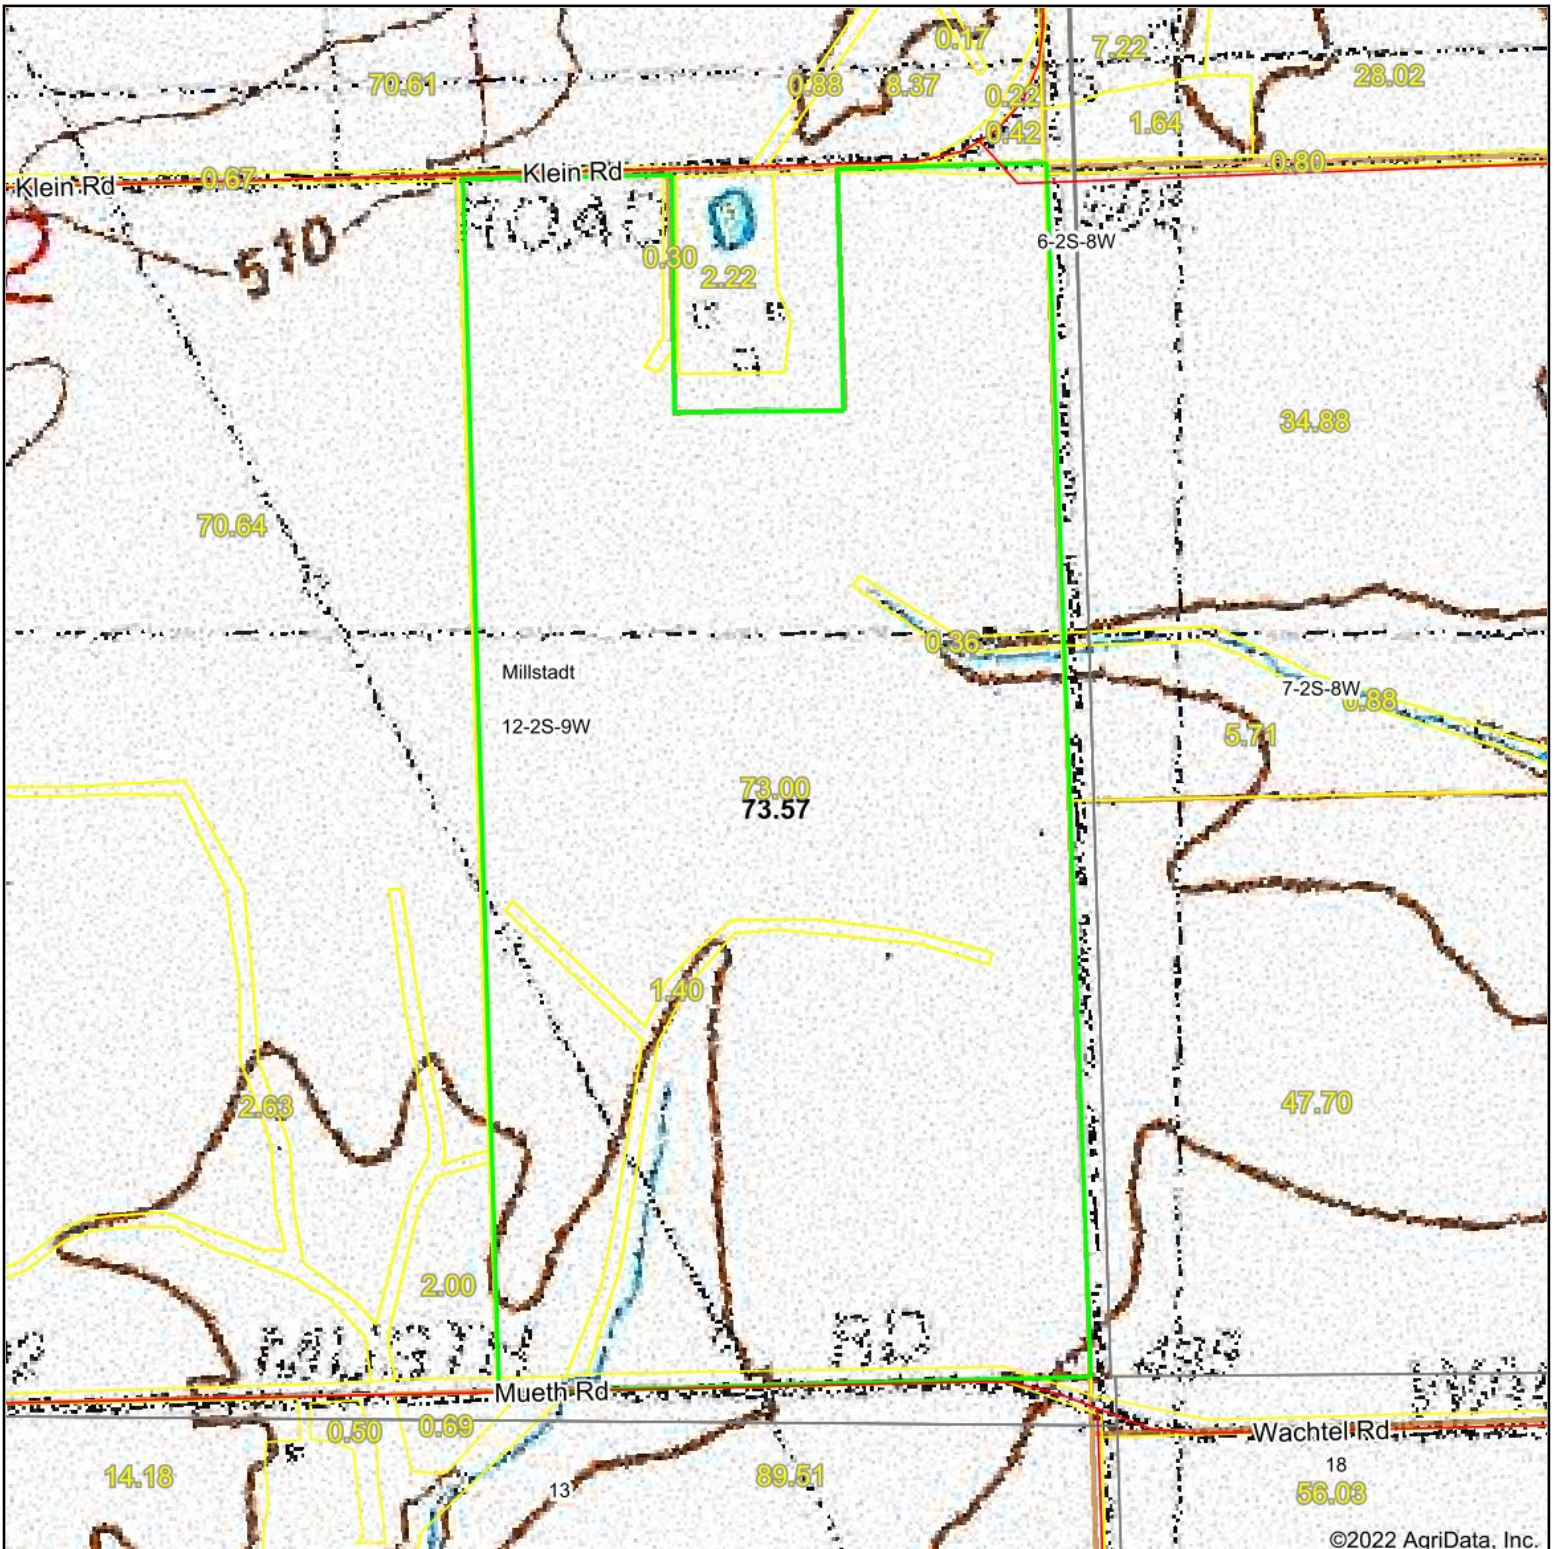

Topography Map

©2022 AgriData, Inc.

map center: 38° 22' 14.83, -90° 2' 18.88

12-2S-9W
St. Clair County
Illinois

11/17/2022

Maps Provided By:

© AgriData, Inc. 2021 www.AgriDataInc.com