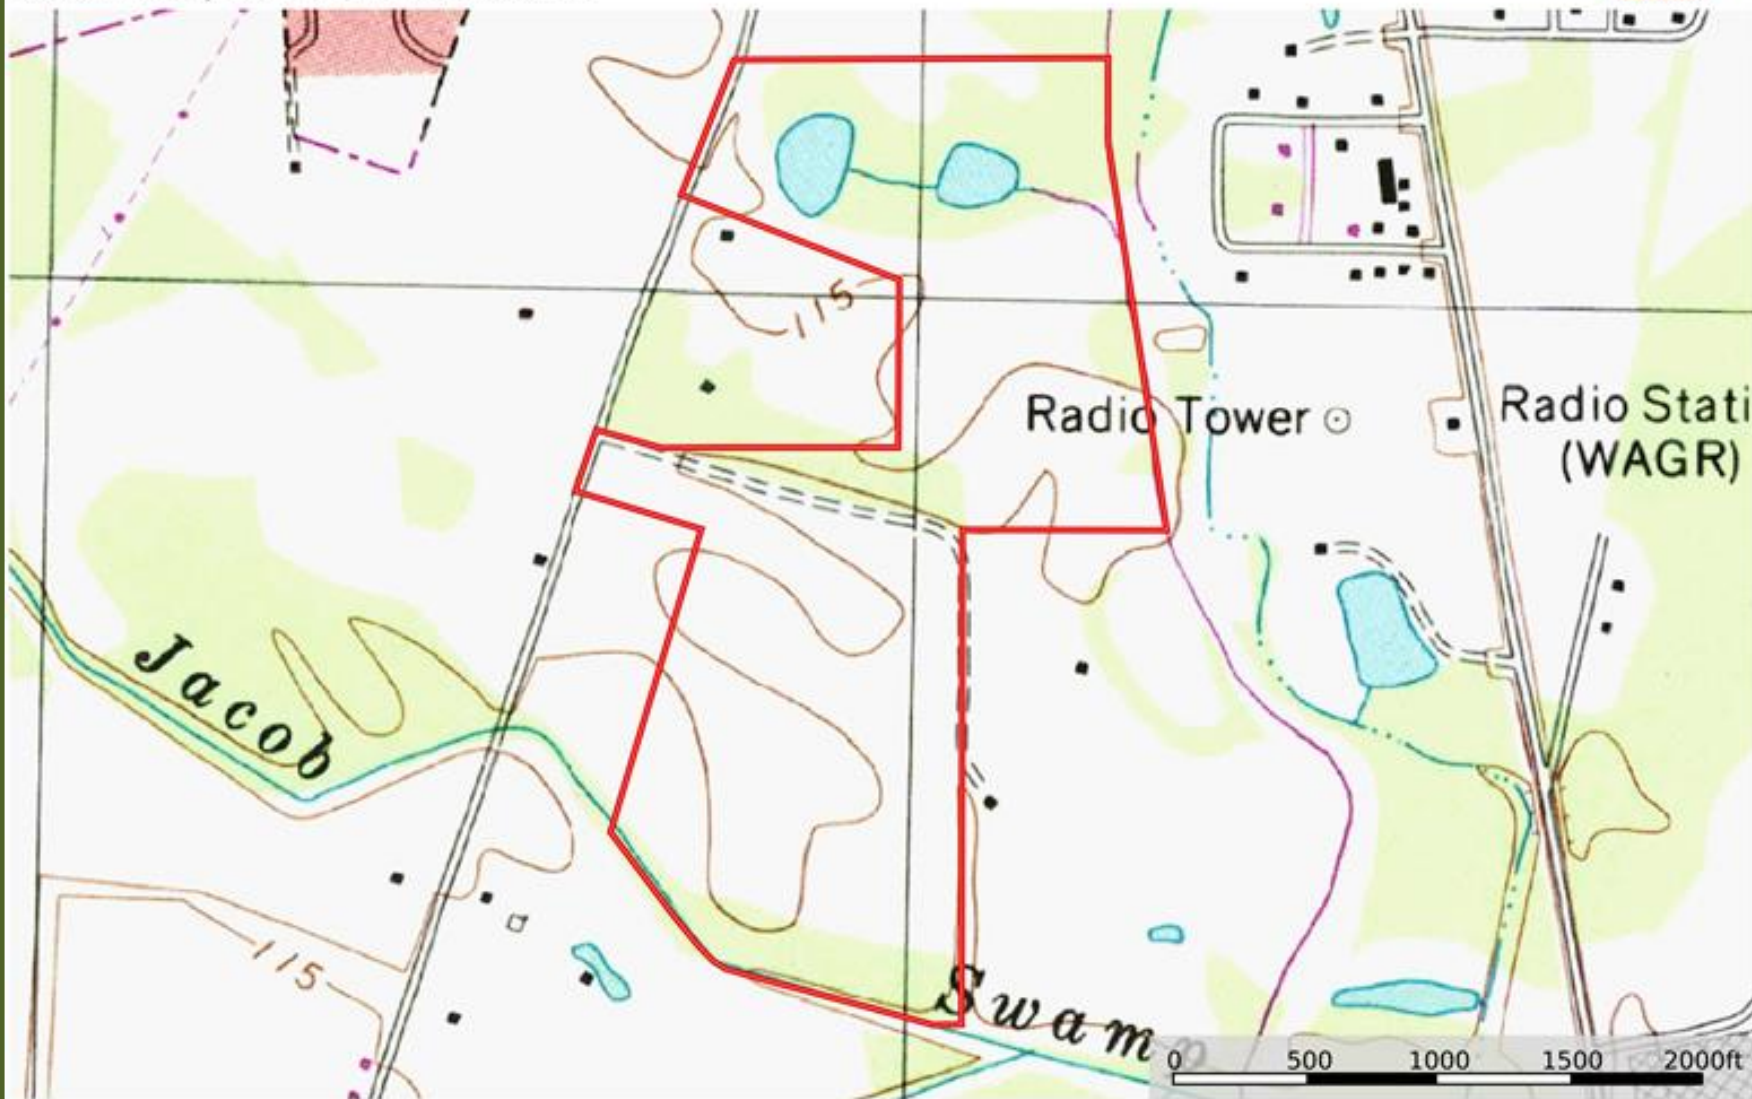

Lovette Road Farm Topographical Map

Robeson County, North Carolina, 102.83 AC +/-

Boundary

Marty Lanier
P: (910) 617-4326

www.rockcreeklandcompany.com

604 George II Highway Winnabow NC 28479