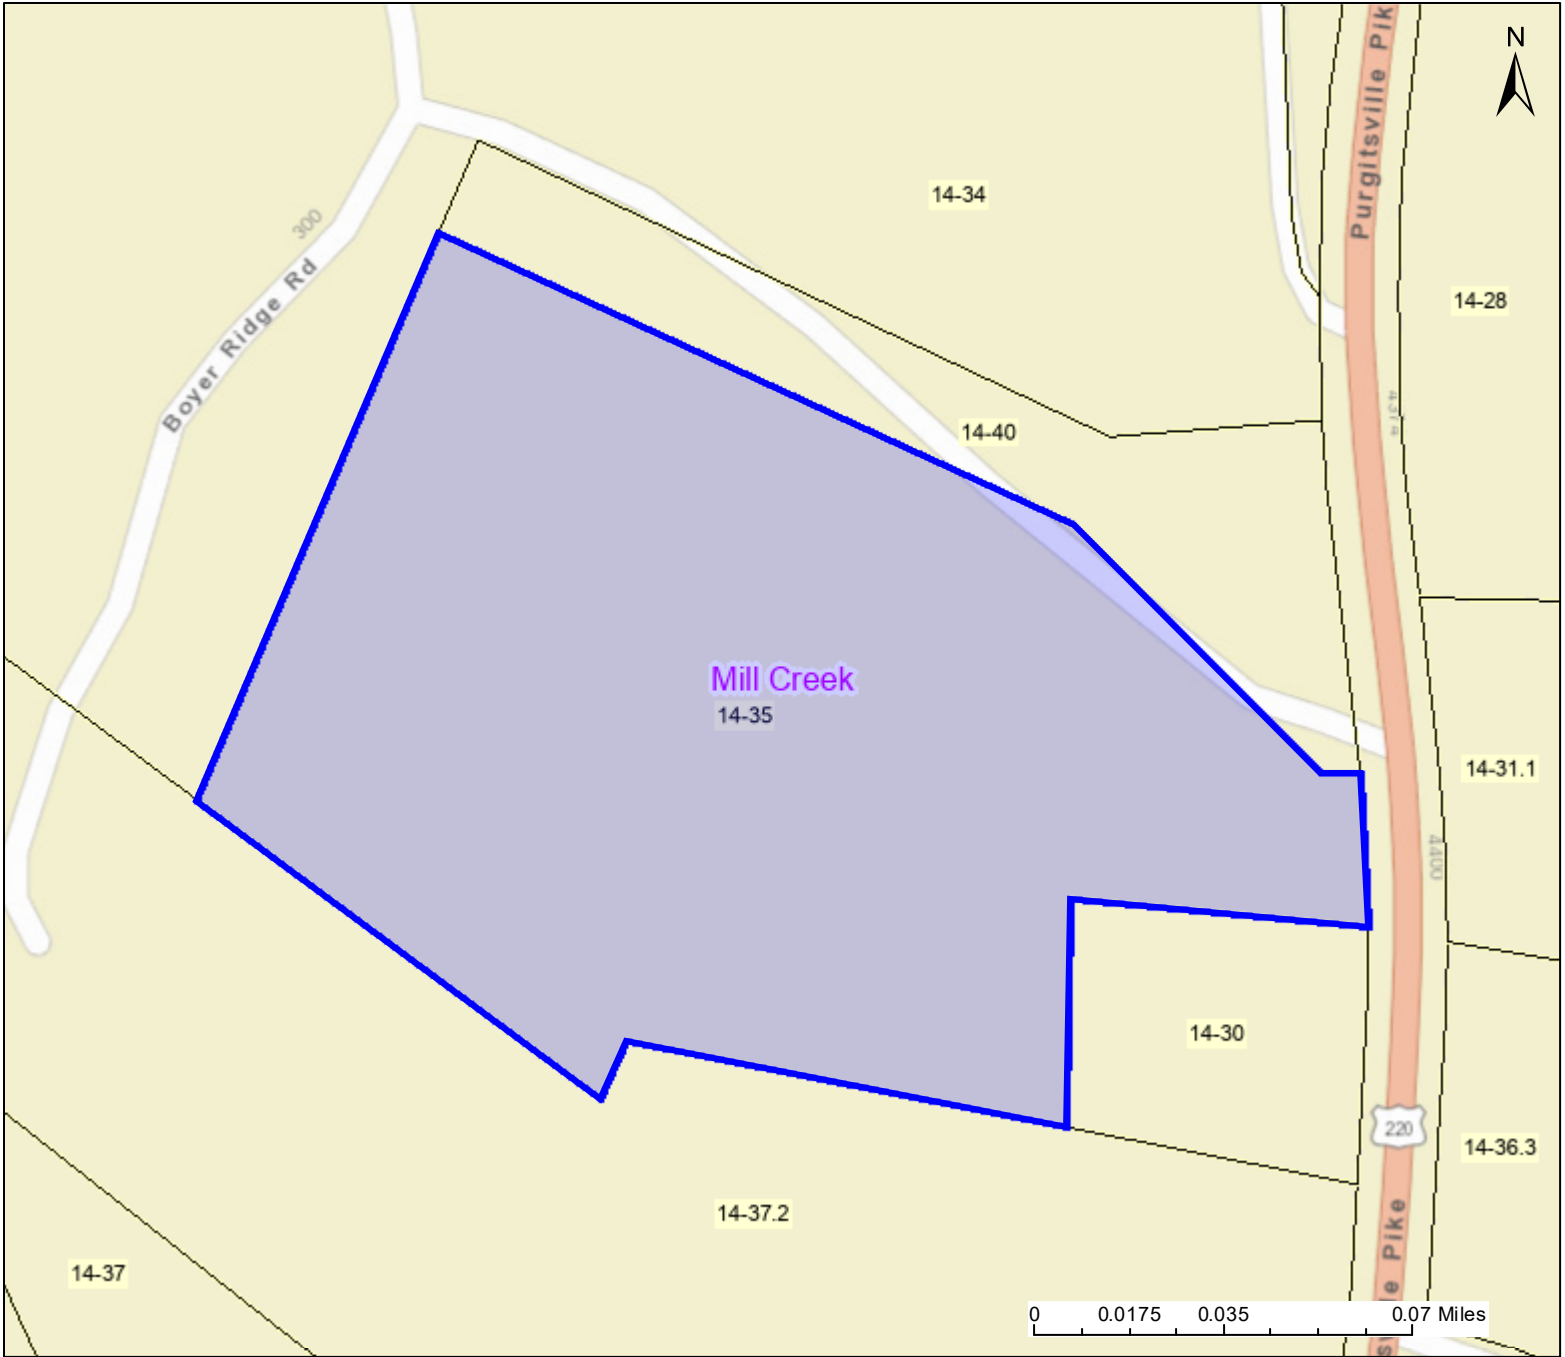

PARCEL ID: 14-06-0014-0035-0000

Legend

-  Districts
-  WVParcels

User Notes:

Map created on December 29, 2022

Owner(s):

POTTER CHARLOTTE T & WILLIAM L ALEXANDER

Address:

PURGITSVILLE PIKE

Class Type:

Residential

Legal Description:

11.38 AC W SIDE RT 220