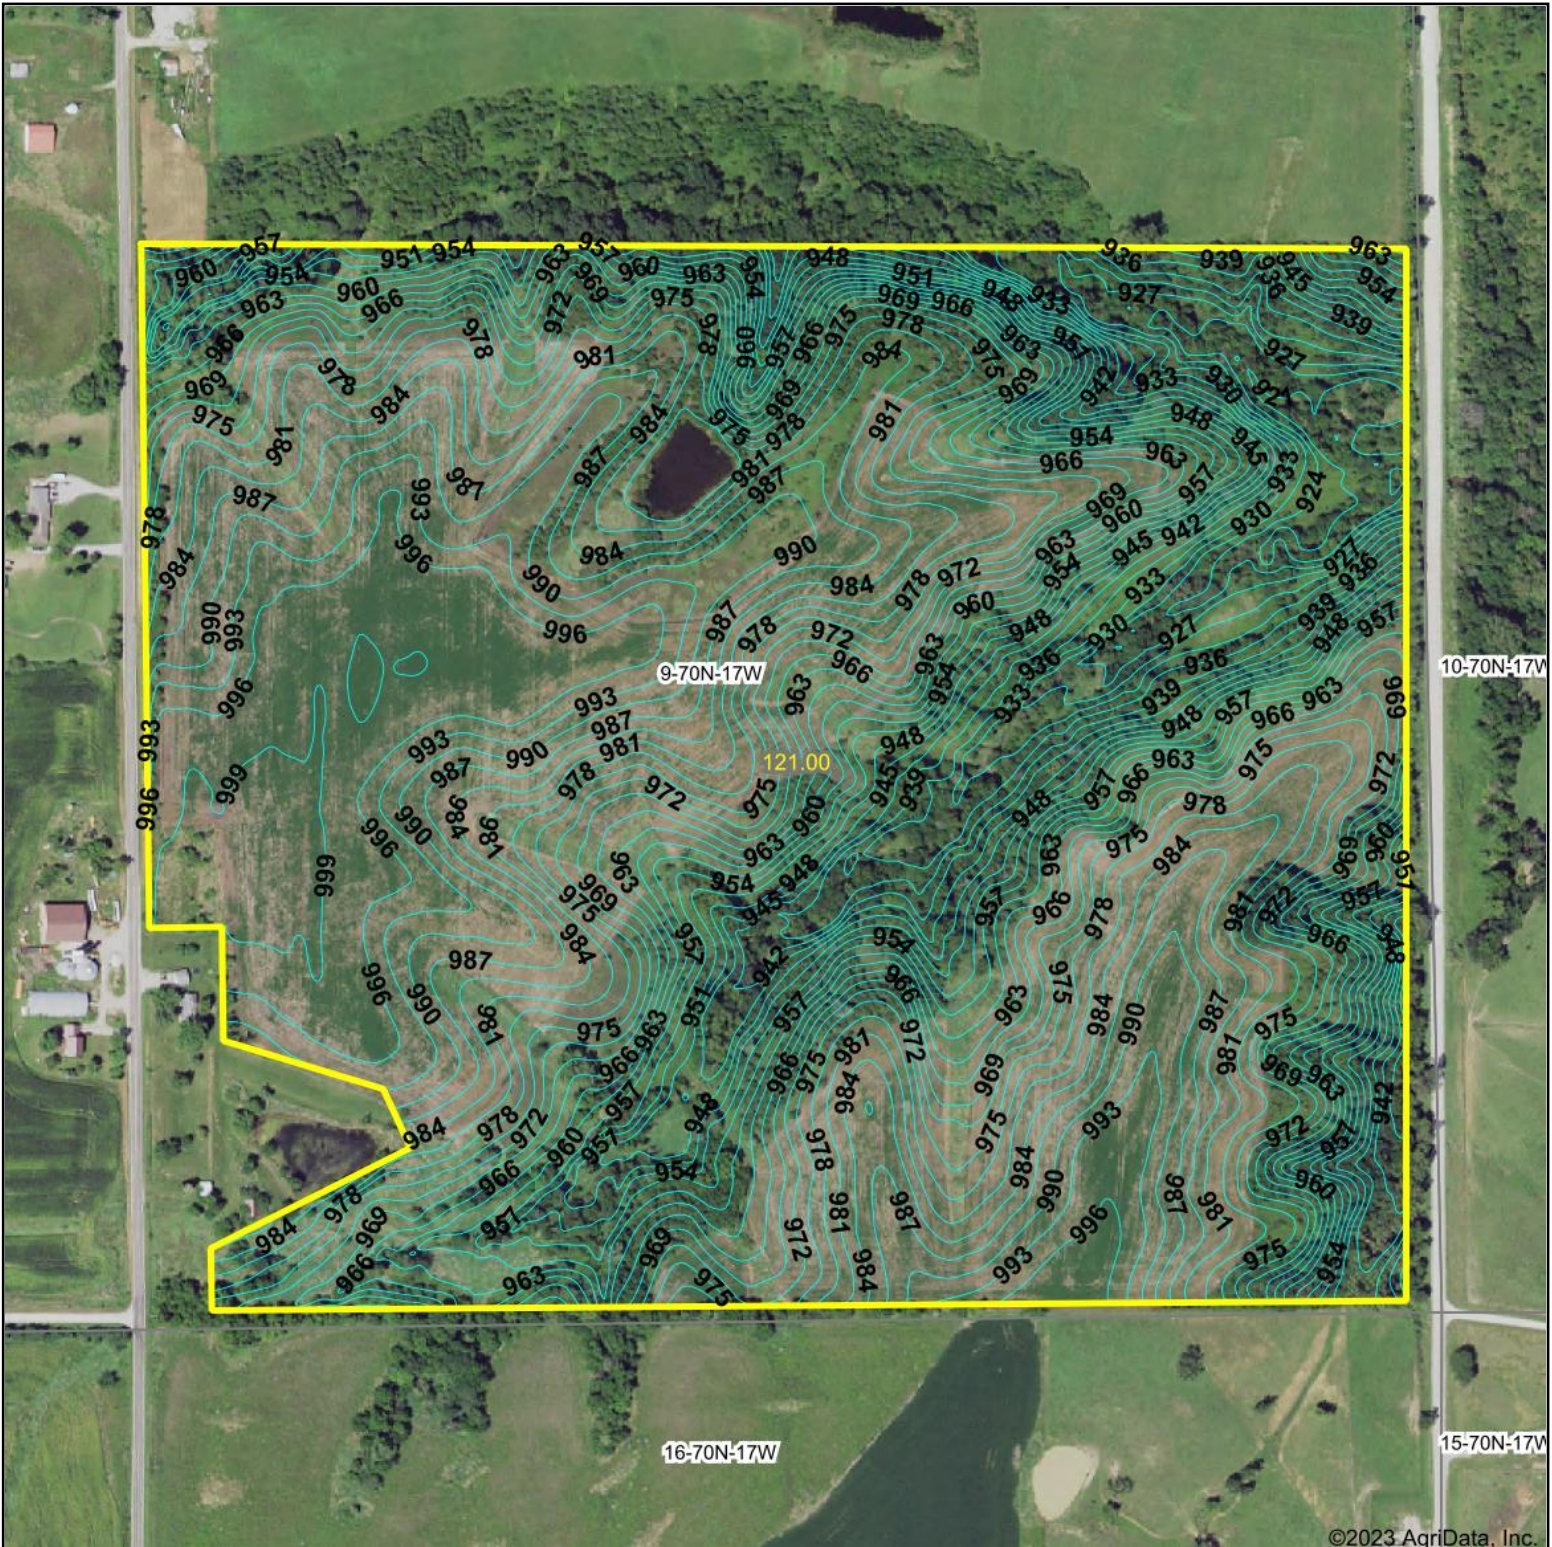

Topography Contours

Hawkeye Farm Mgmt & Real Estate

Source: USGS 3 meter dem

Interval(ft): 3.0

Min: 916.5

Max: 999.7

Range: 83.2

Average: 970.3

Standard Deviation: 20.47 ft

0ft 447ft 894ft

1/26/2023

9-70N-17W
Appanoose County
Iowa

Map Center: 40° 52' 24.51, -92° 49' 1.24

Maps Provided By:

© AgriData, Inc. 2021

www.AgriDataInc.com