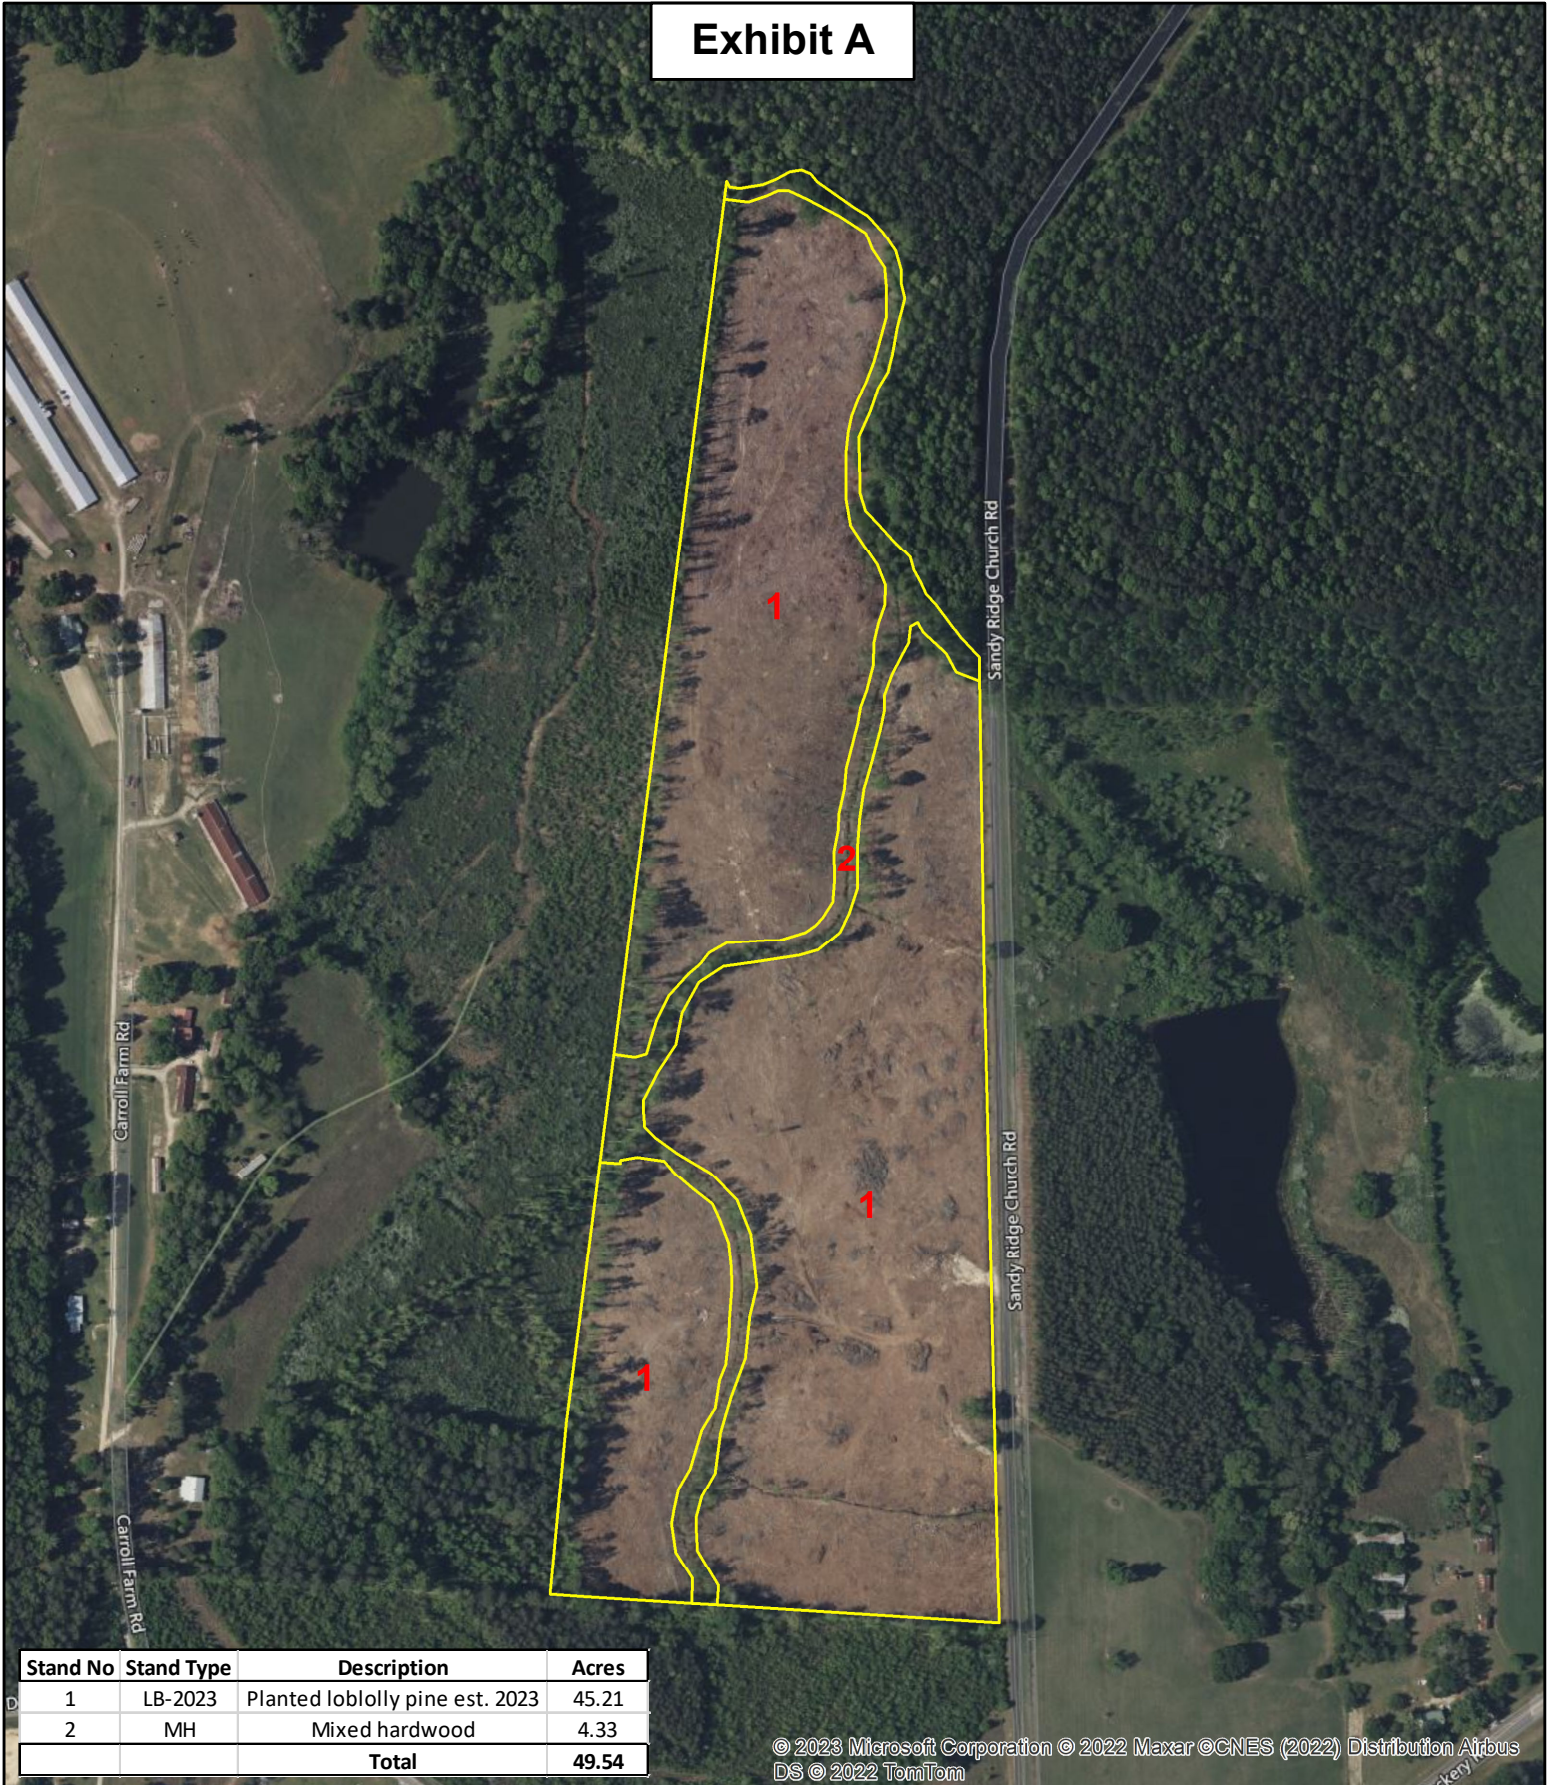

# Exhibit A

Stand No	Stand Type	Description	Acres
1	LB-2023	Planted loblolly pine est. 2023	45.21
2	MH	Mixed hardwood	4.33
<b>Total</b>			<b>49.54</b>

© 2023 Microsoft Corporation © 2022 Maxar © CNES (2022) Distribution Airbus DS © 2022 TomTom

Kiker Resource Management LLC does not guarantee map scale and accuracy, timber stand information, acreage estimates or any other information.

## Real Estate Map

Sandy Ridge Church Rd Tract  
 Richmond County, NC  
 3-8-2023