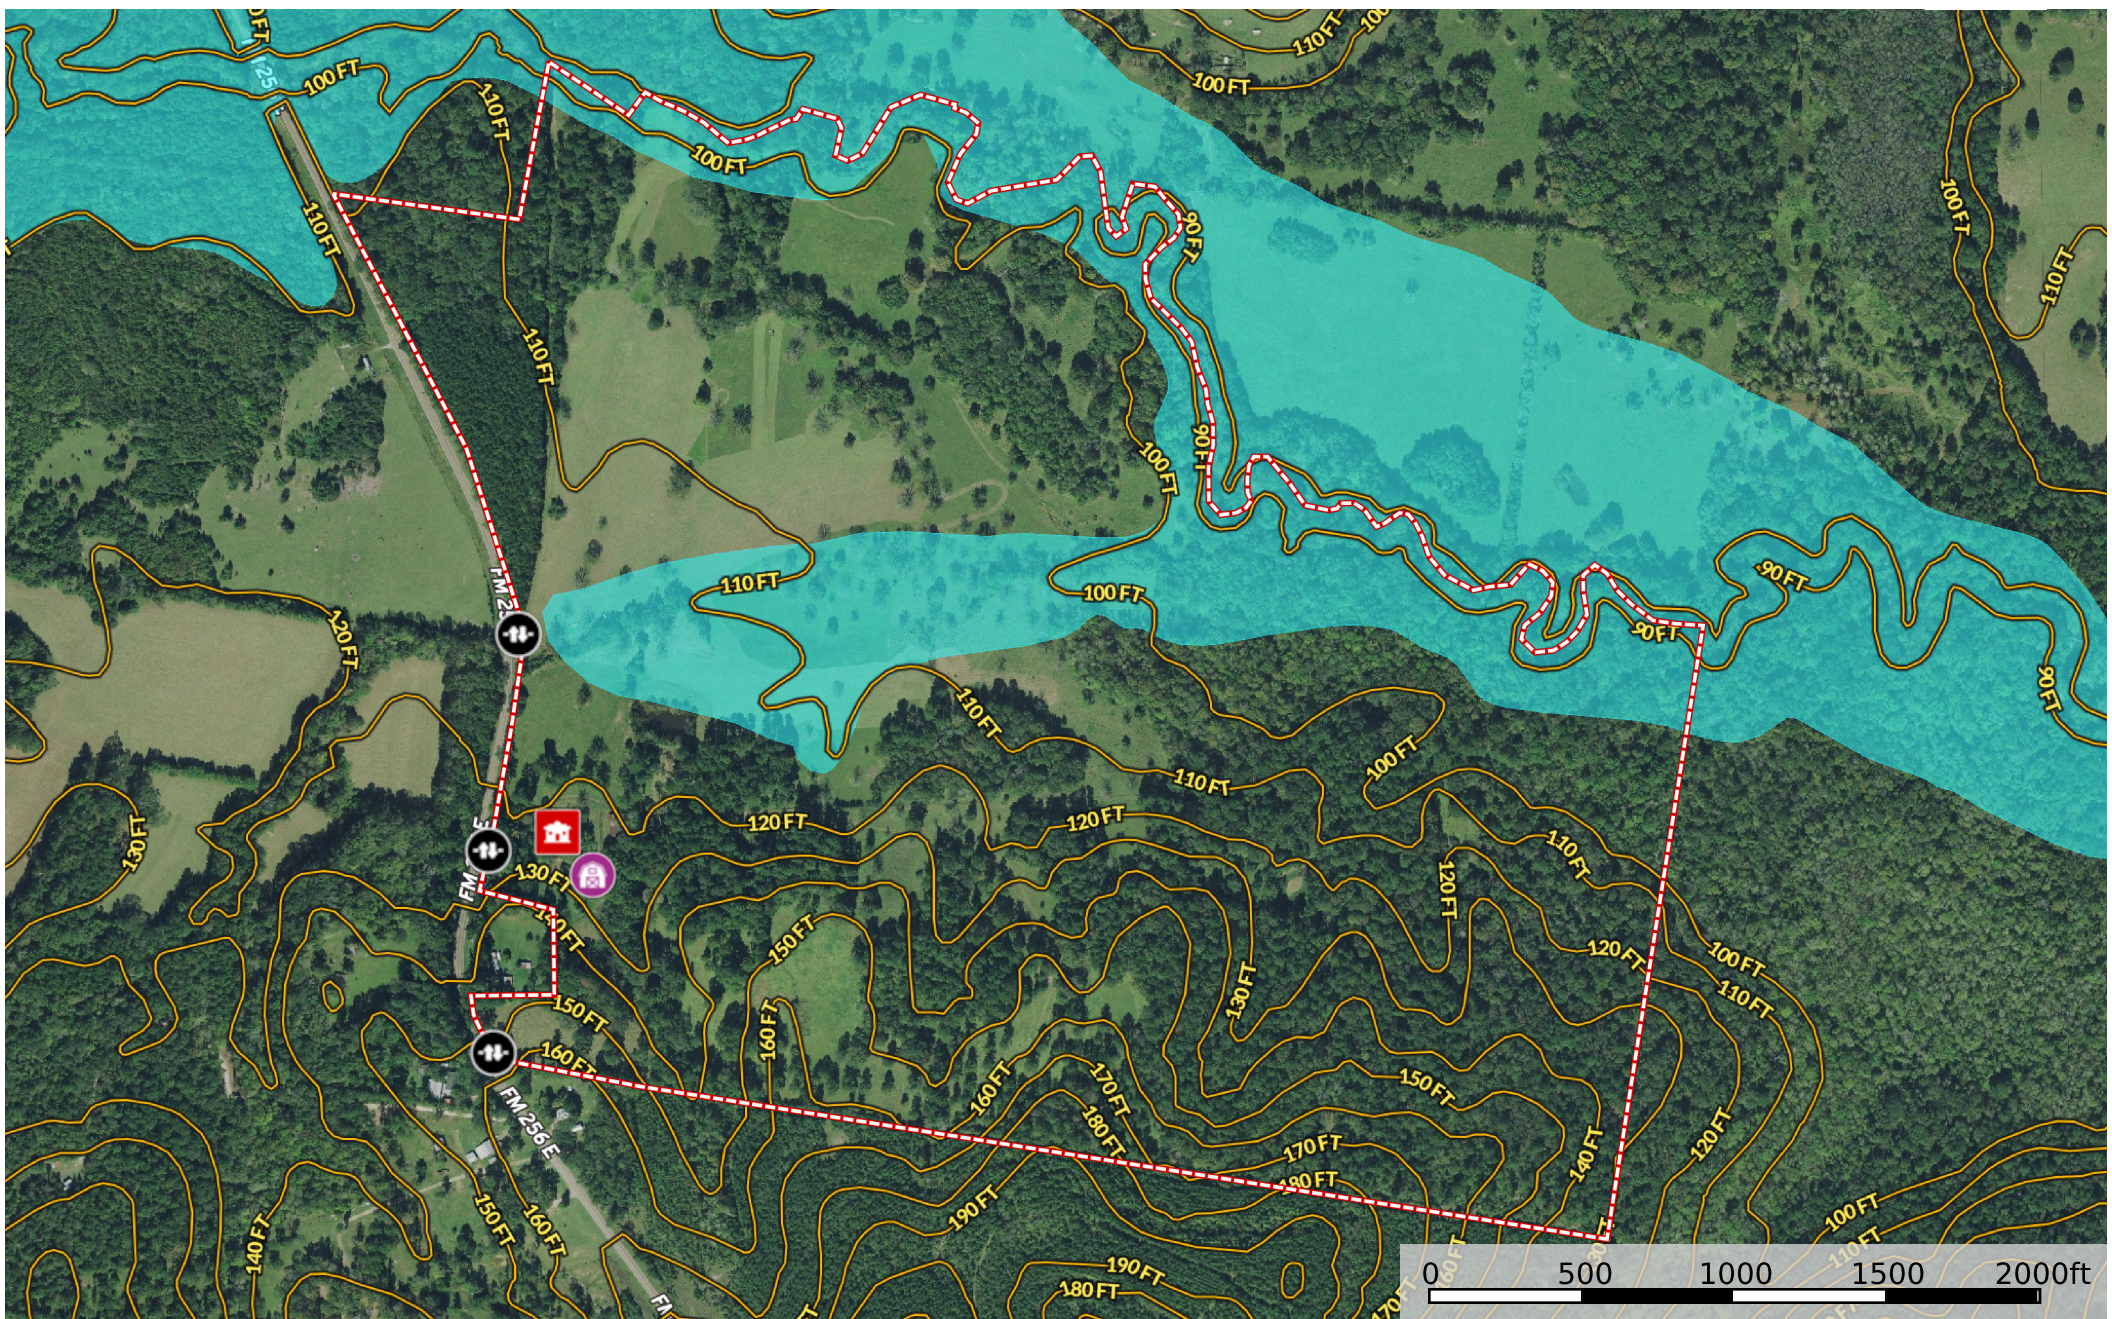

# Wolf Creek Ranch

Texas, AC +/-

- Gate
- Main House
- Barn
- Boundary
- 100 Year Floodplain
- 500 Year Floodplain
- Floodway
- Special
- Unmapped/Not Included