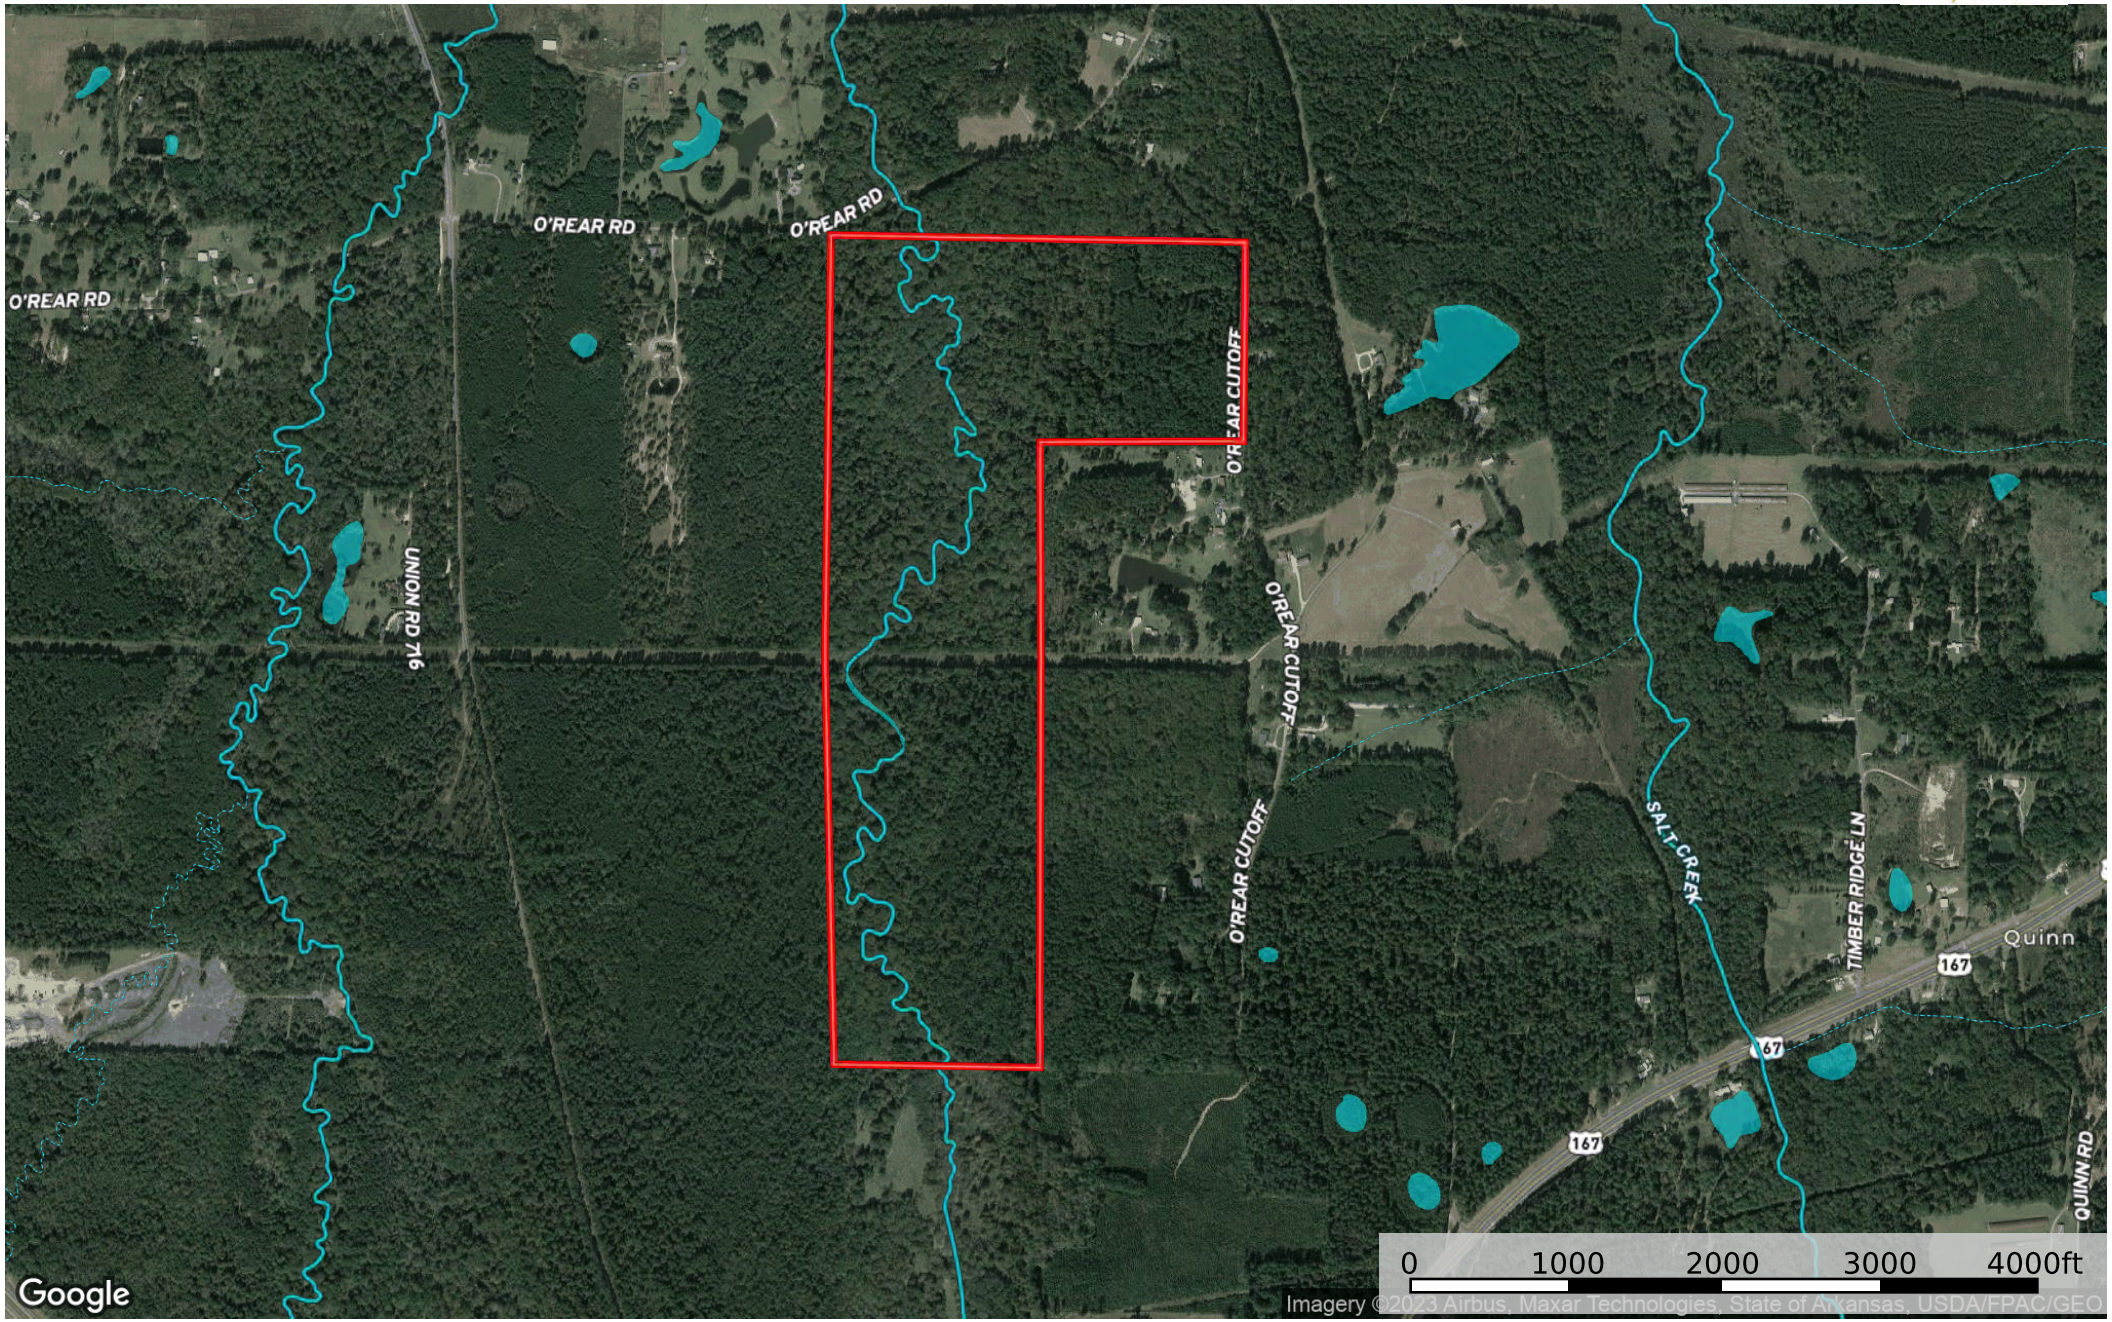

Flat Creek Tract Union Co, AR +/- 200 Acres

- Pipeline
- Boundary
- Boundary 1
- Boundary
- Boundary 1 1
- Boundary
- Stream, Intermittent
- River/Creek
- Water Body