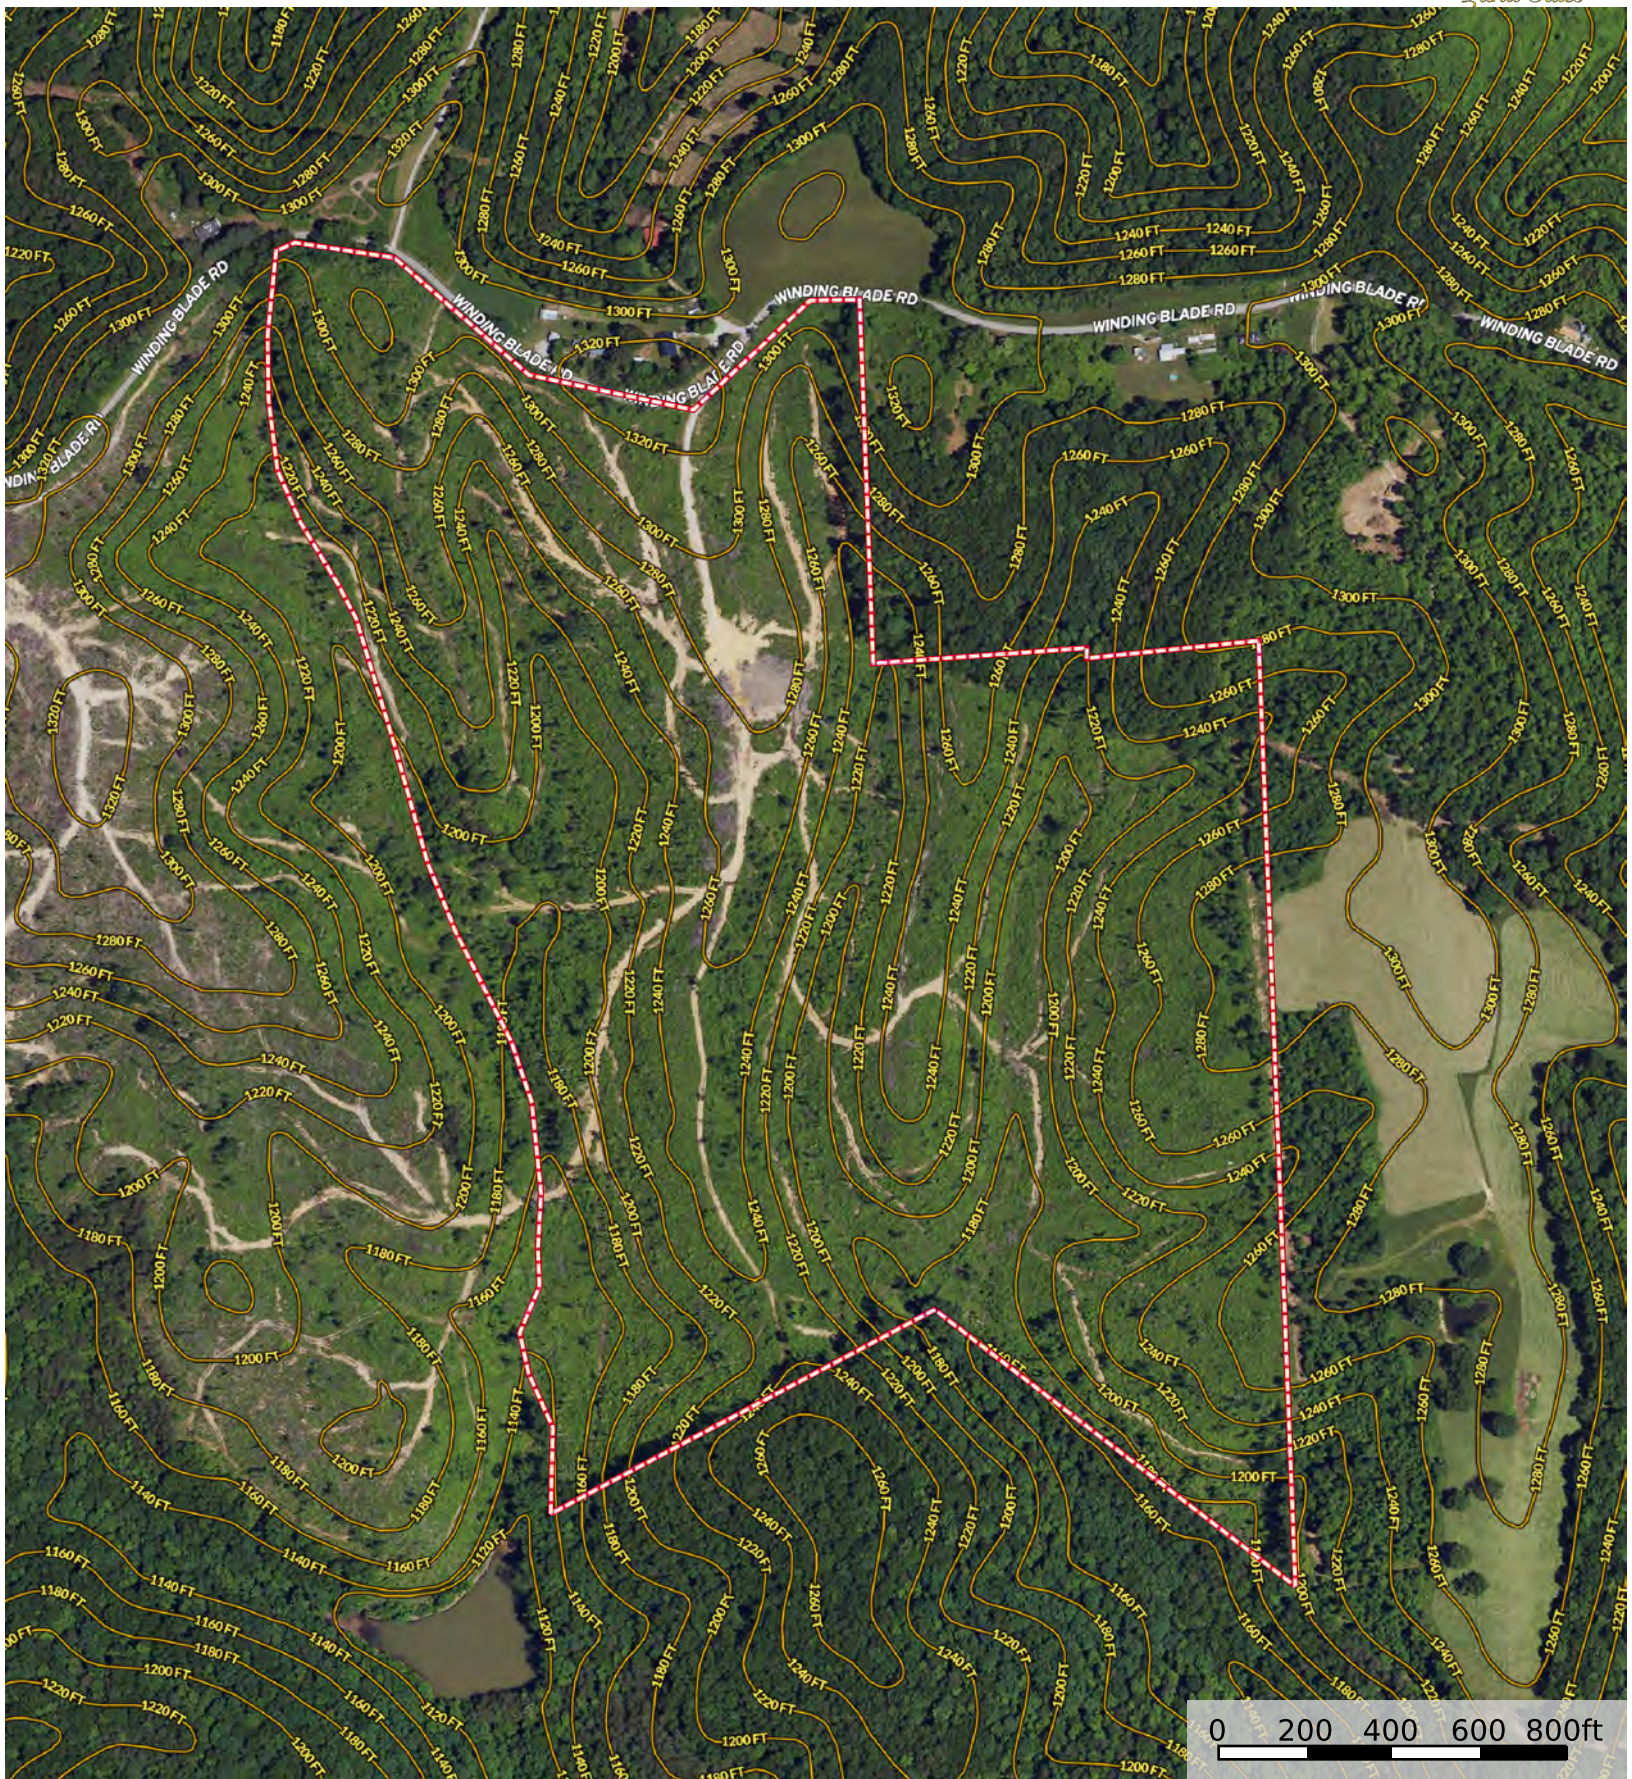

Grimes Tract - Parcel 1

Laurel County, Kentucky, 100 AC +/-

Boundary