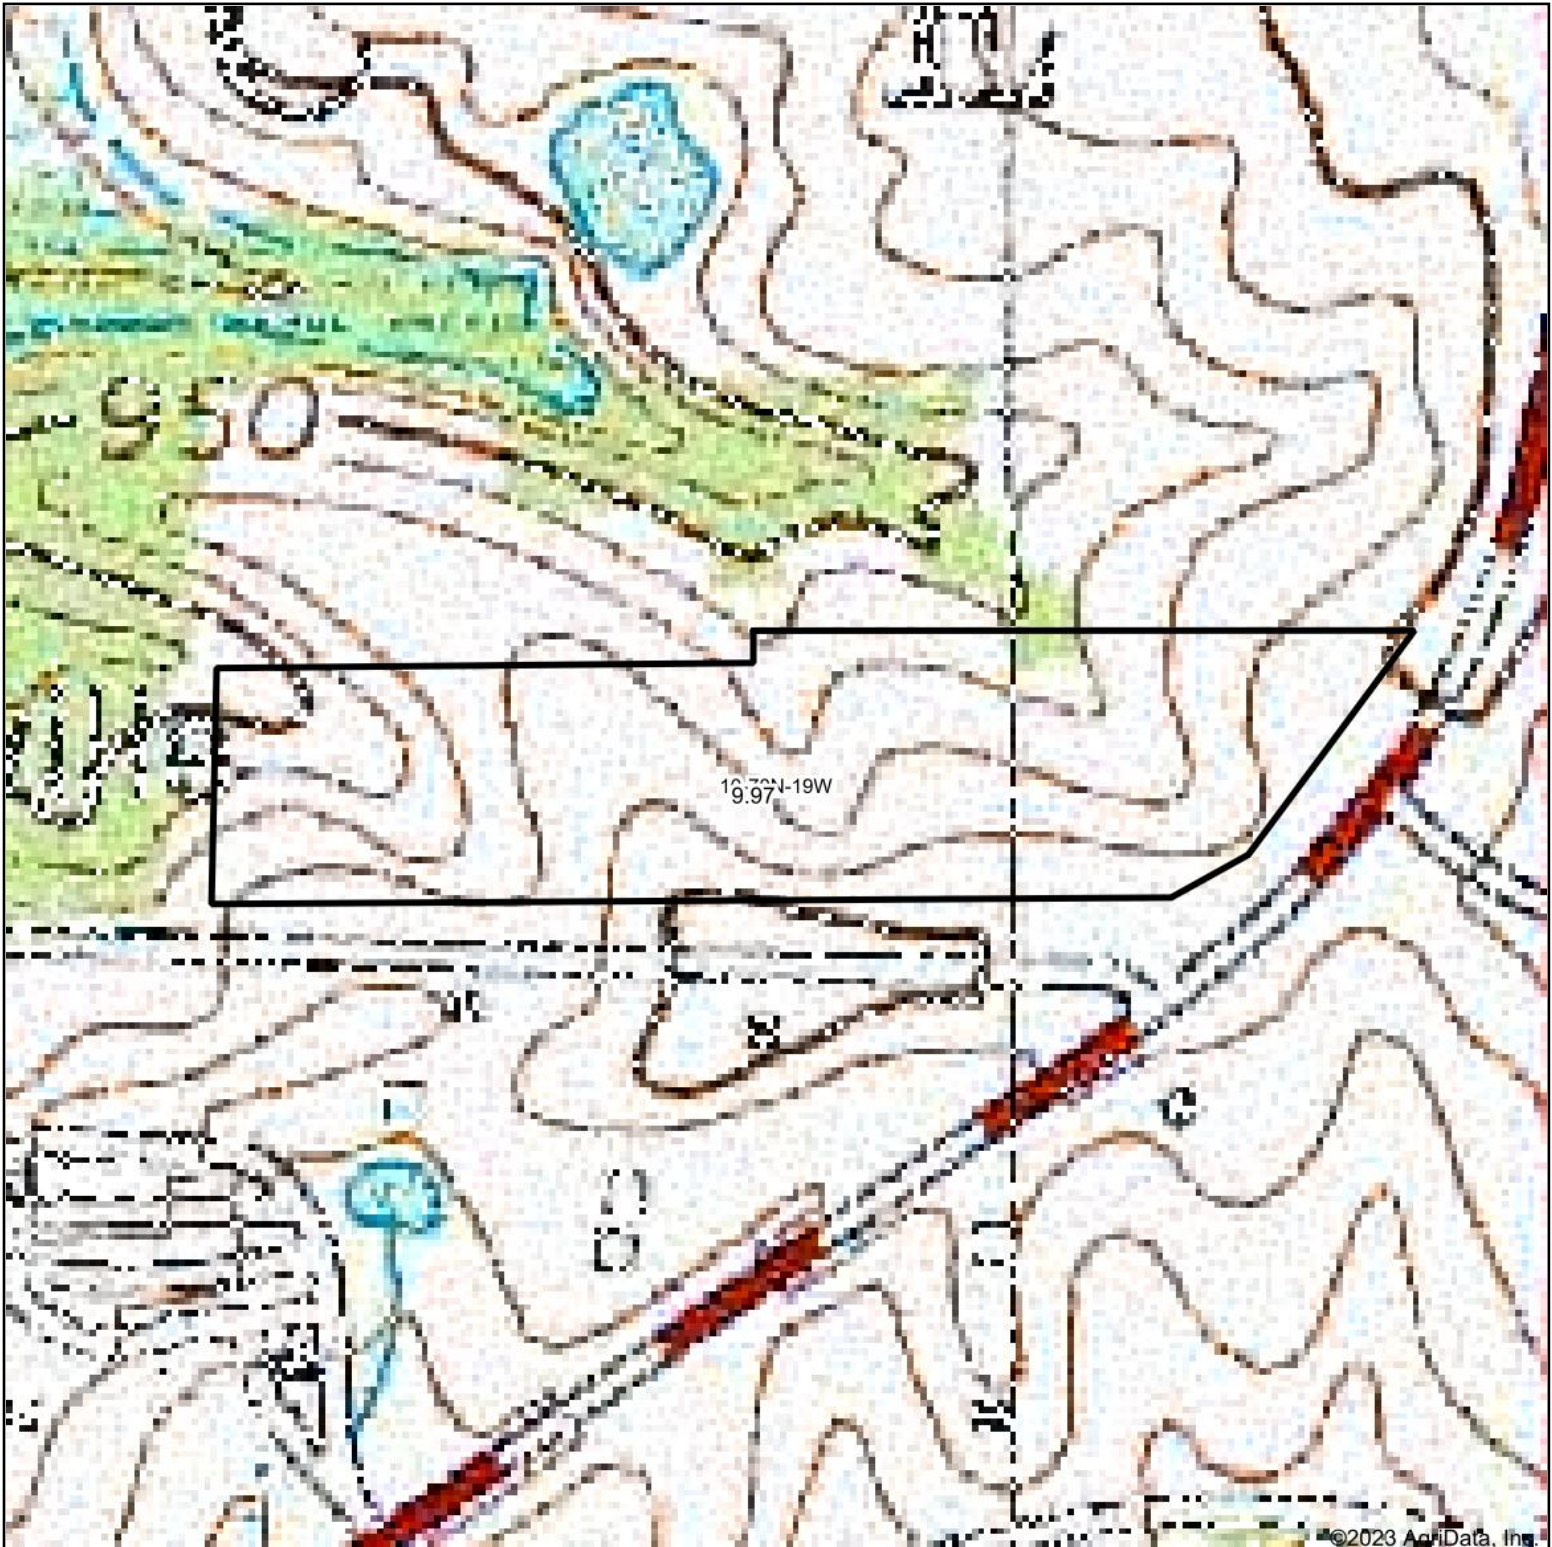

Topography Map

©2023 AgriData, Inc.

Hawkeye Farm Mgmt & Real Estate

Map Center: 40° 52' 53.5, -93° 1' 30.07

10-70N-19W

**Appanoose County
Iowa**

11/29/2023

Maps Provided By:

© AgriData, Inc. 2023

www.AgriDataInc.com