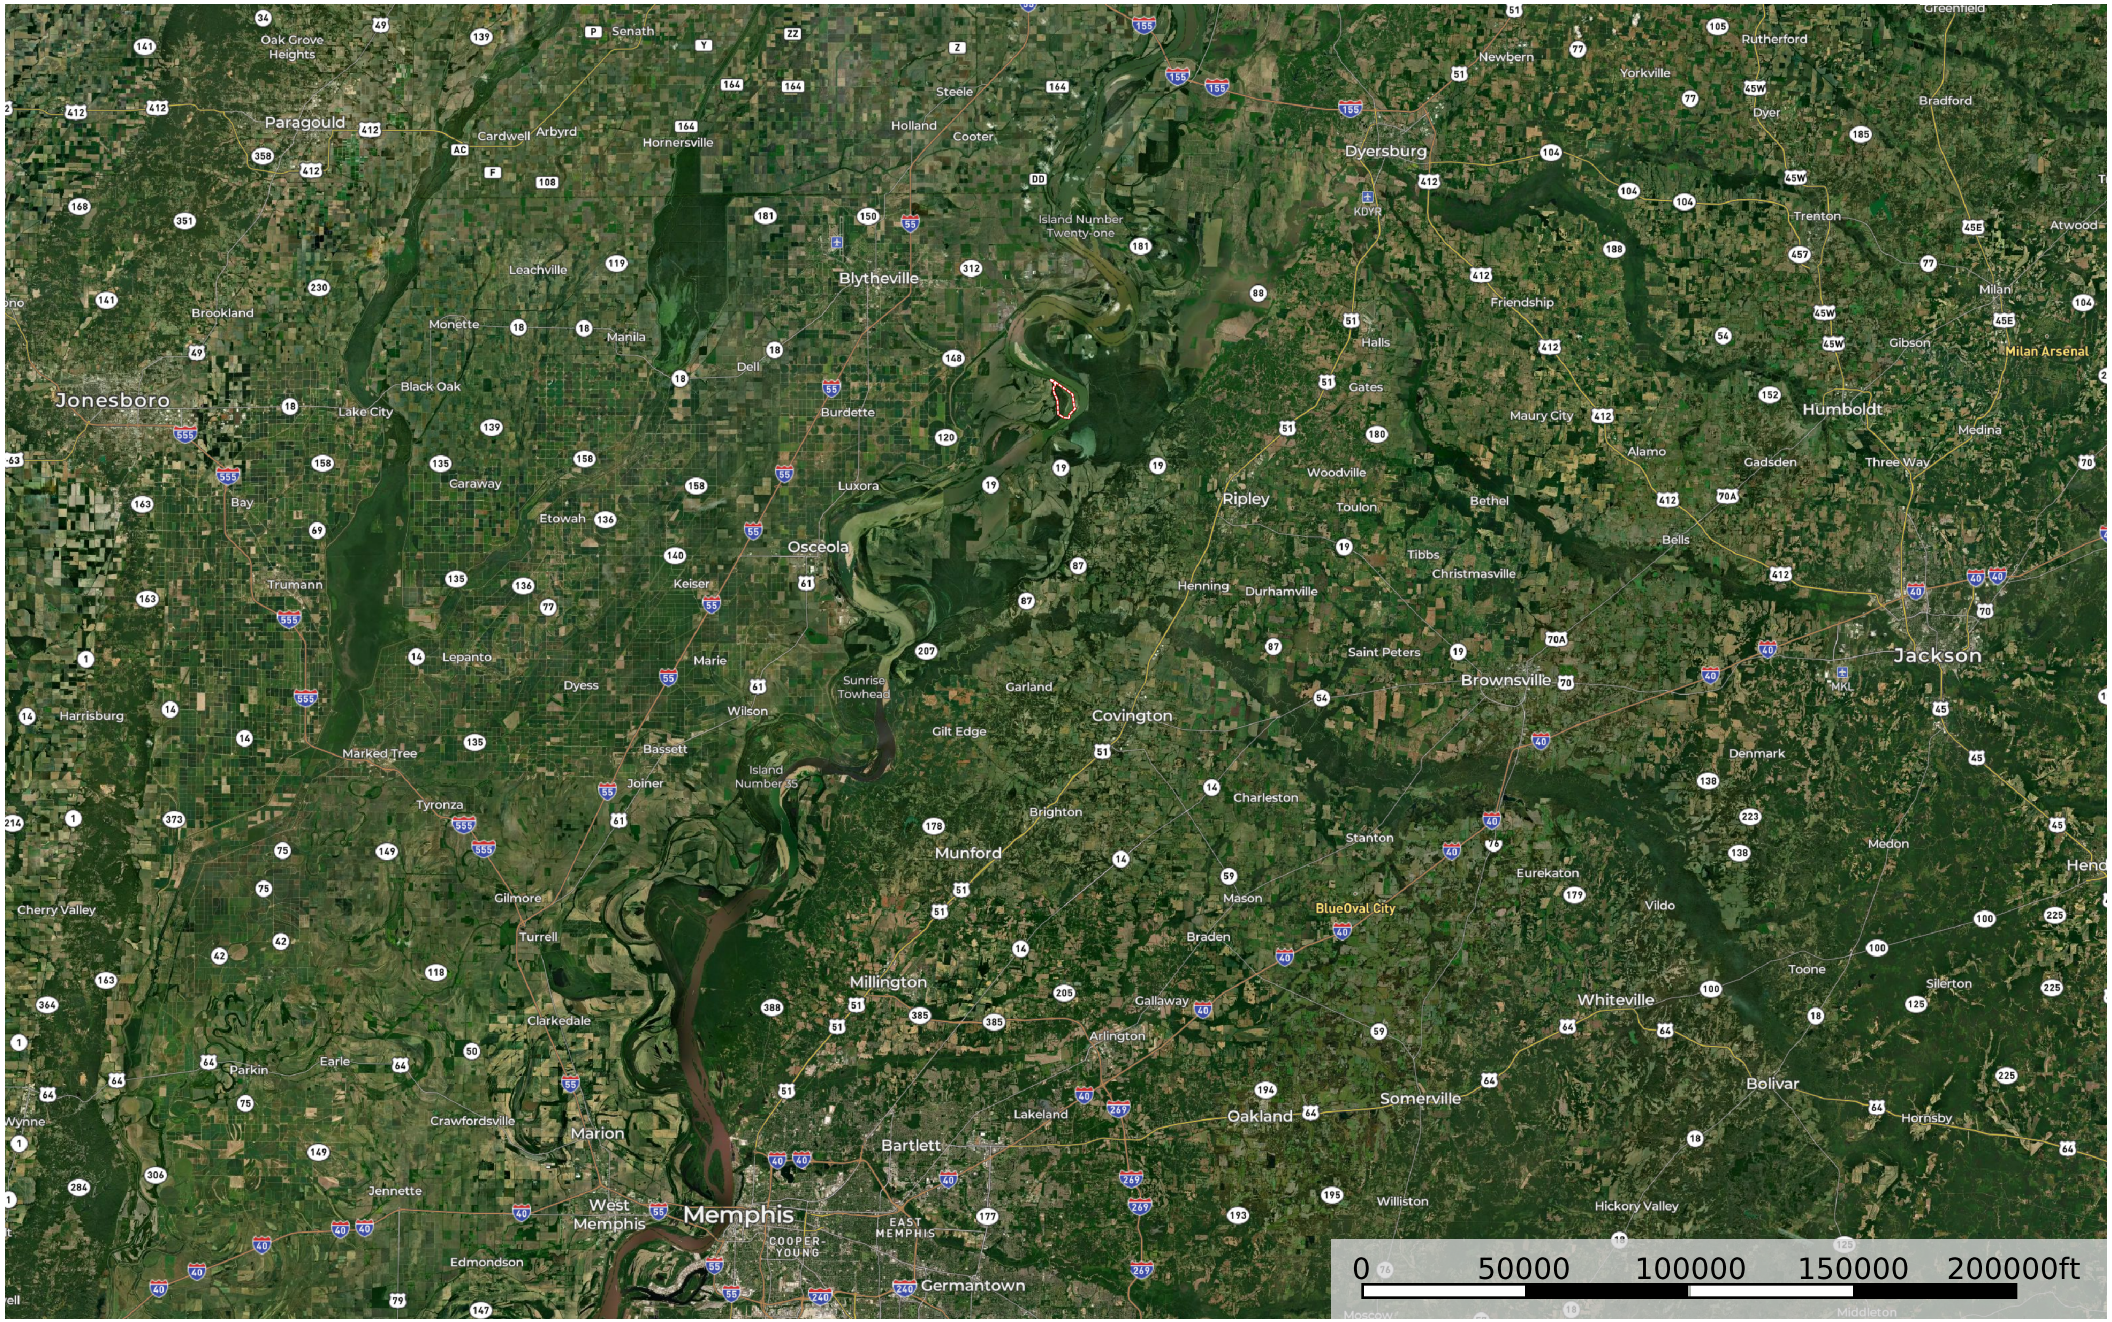

AR - Mississippi County Spinosa 1,004 ac +/-

Mississippi County, Arkansas, 1004 AC +/-

Boundary