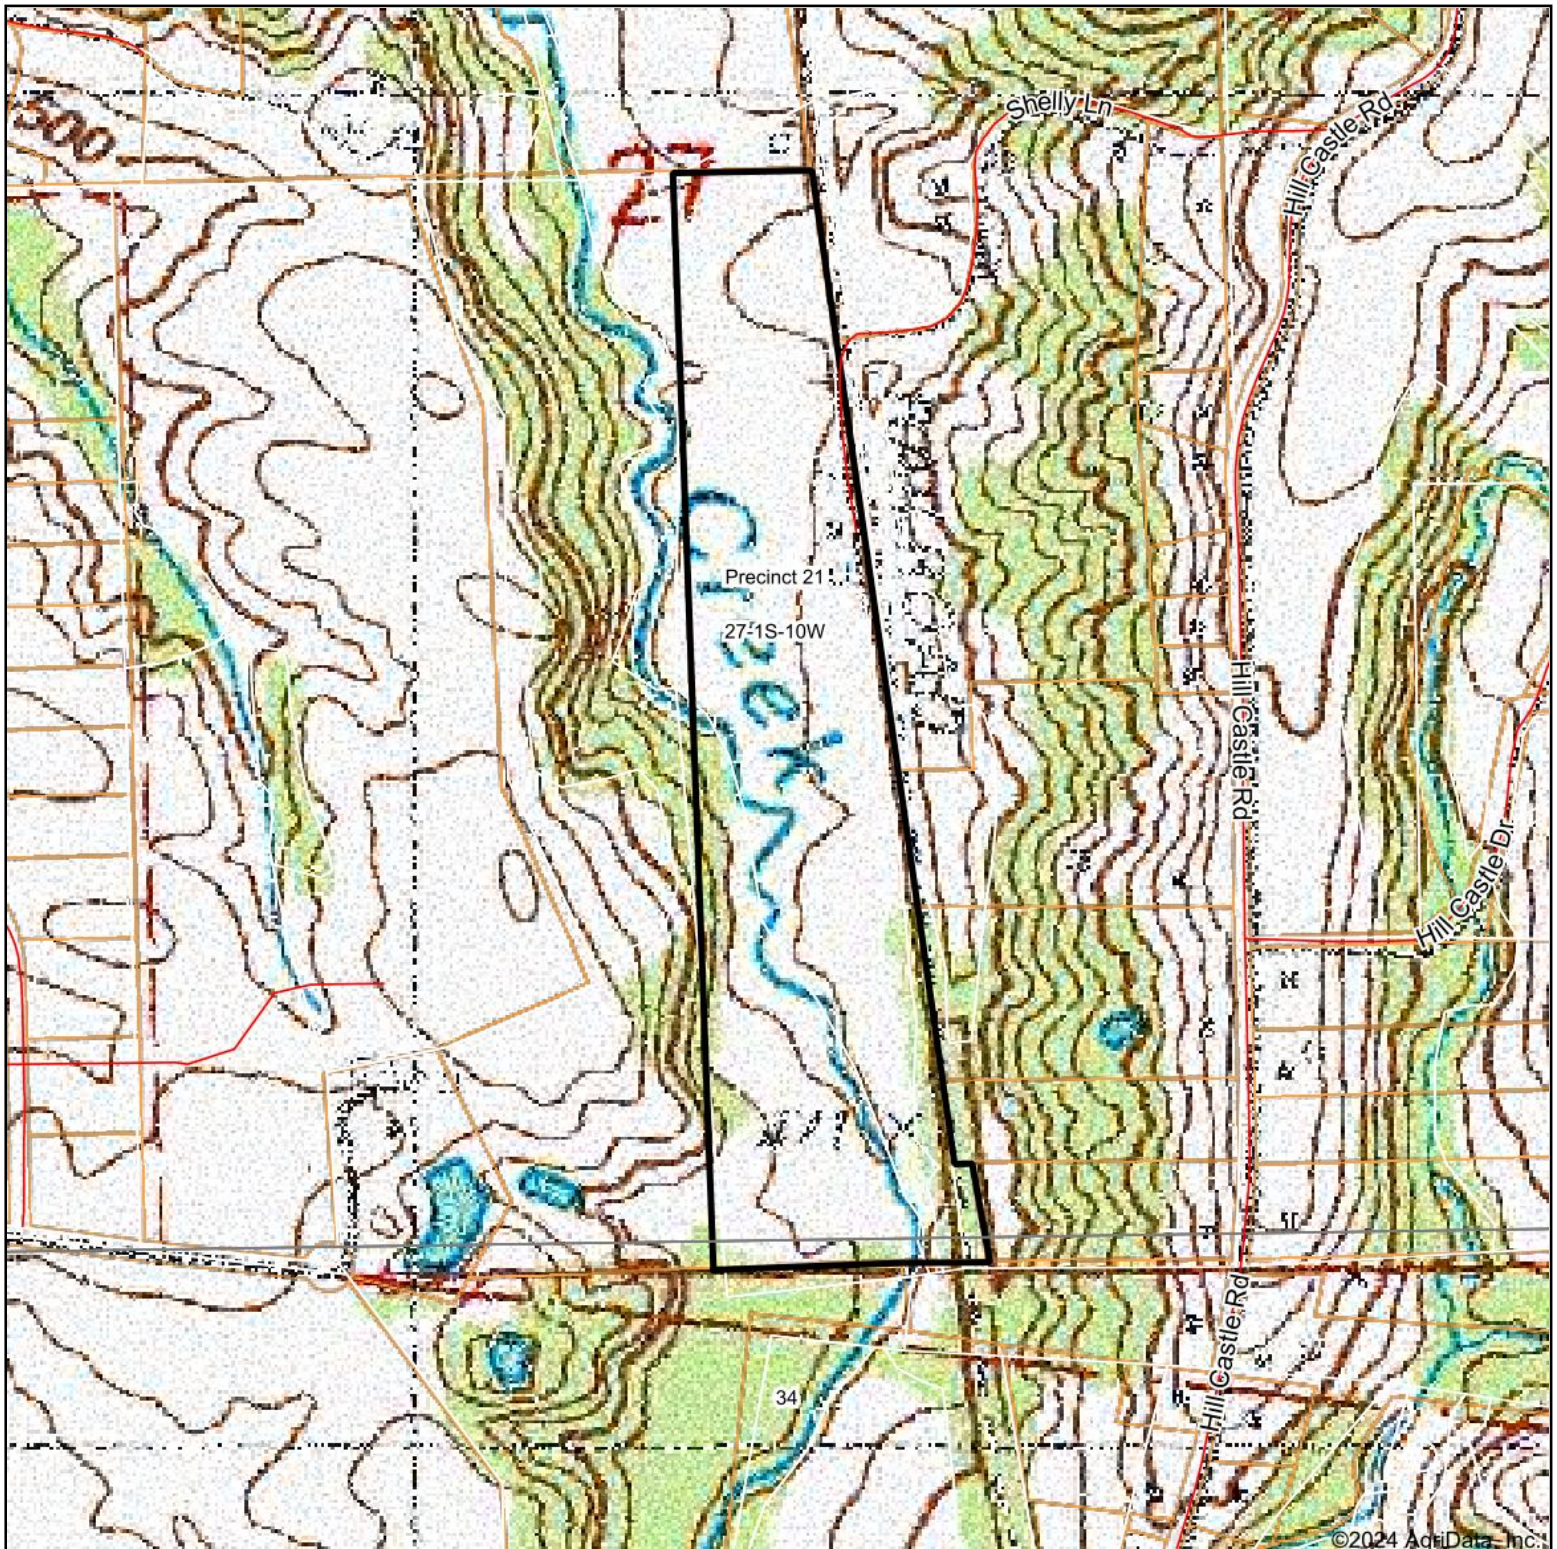

# Topography Map

©2024 AgriData, Inc.

Map Center: 38° 24' 57.32, -90° 11' 27.36

**27-1S-10W**  
**Monroe County**  
**Illinois**