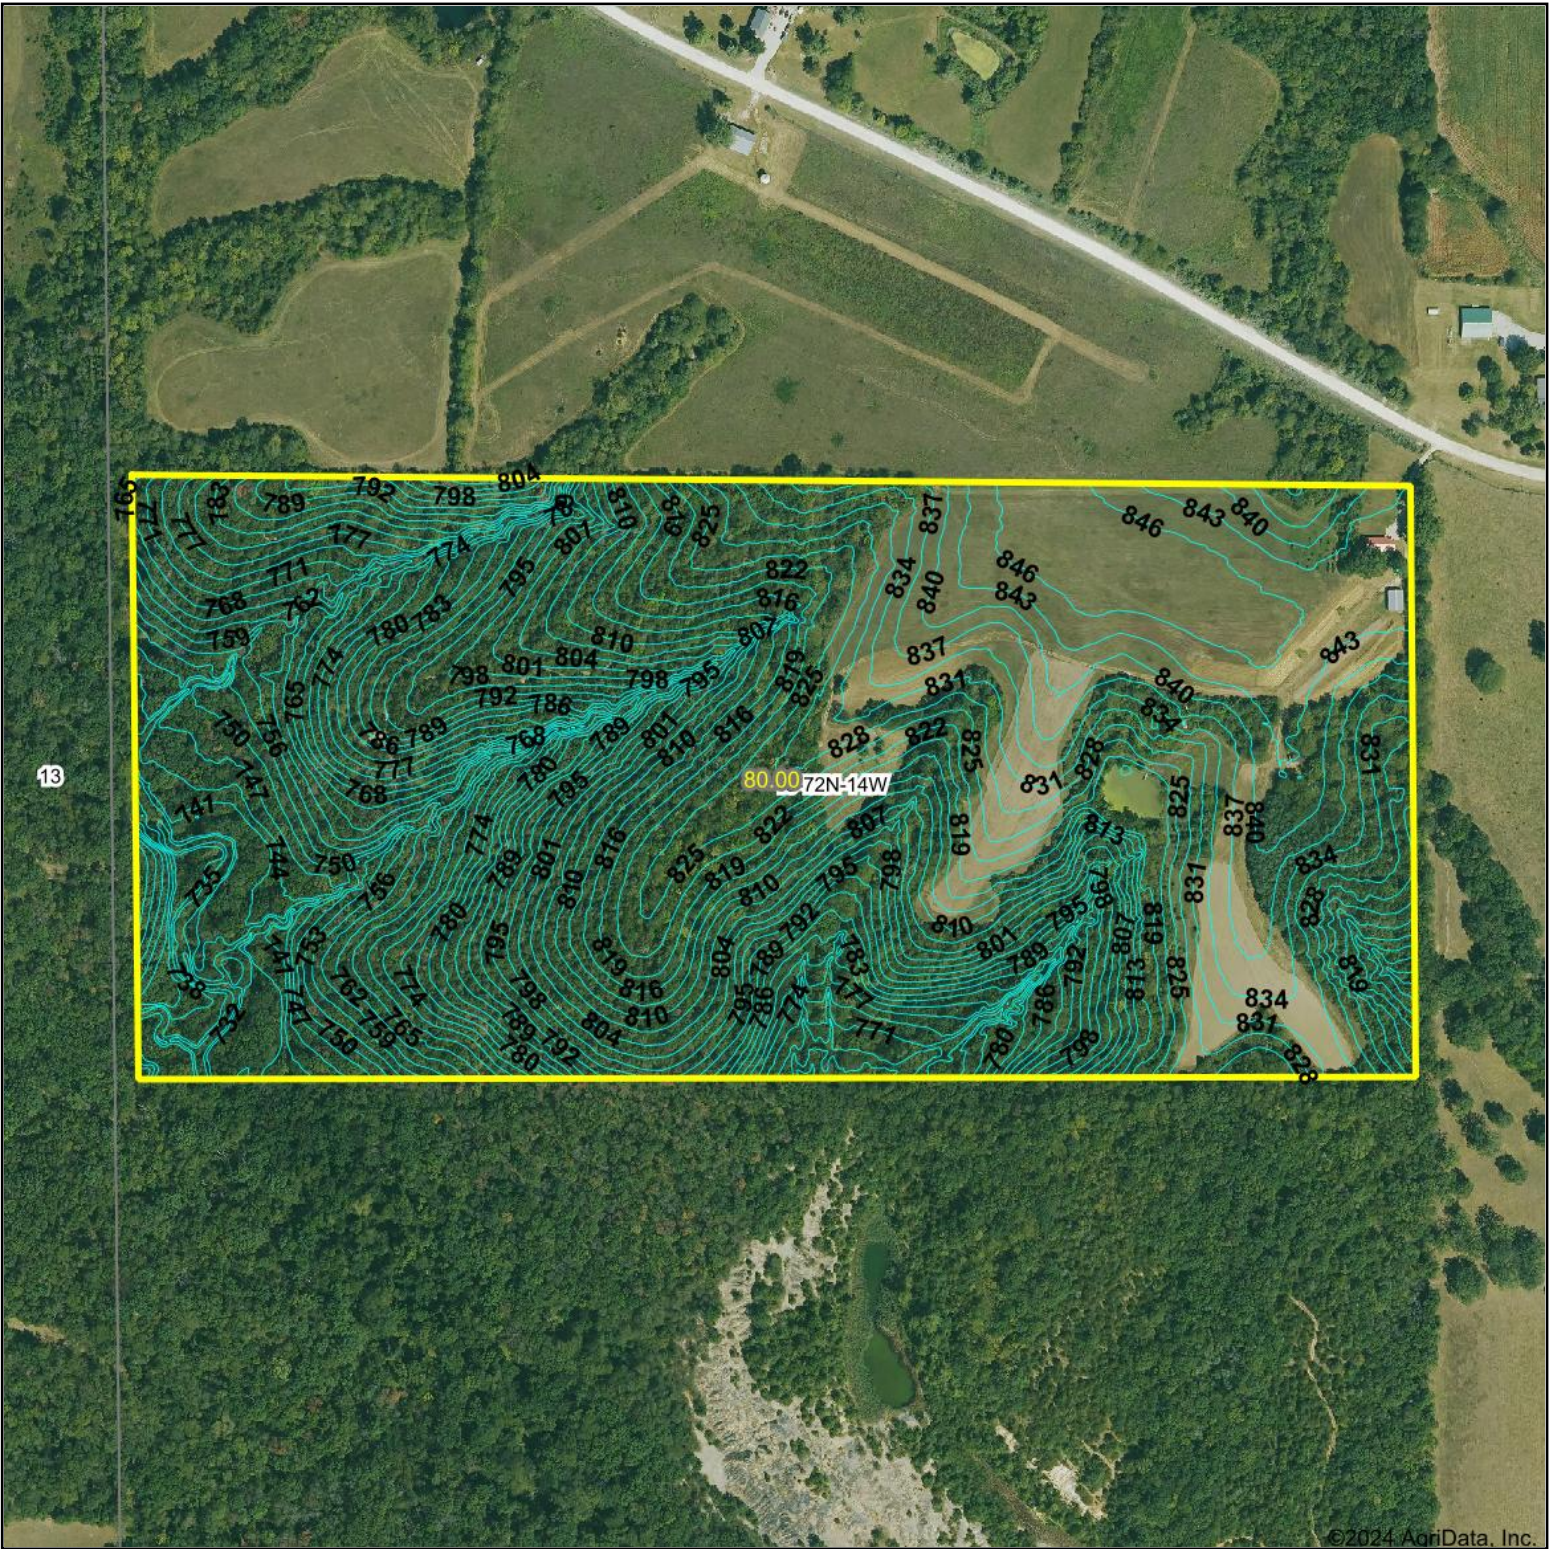

Topography Contours

©2024 AgriData, Inc.

Hawkeye Farm Mgmt & Real Estate

Source: USGS 1 meter dem

Interval(ft): 3.0

Min: 730.2

Max: 848.2

Range: 118.0

Average: 803.2

Standard Deviation: 31.76 ft

0ft 471ft 942ft

4/23/2024

18-72N-14W
Wapello County
Iowa

Boundary Center: 41° 2' 10.4, -92° 31' 11.68

Maps Provided By:

© AgriData, Inc. 2023

www.AgriDataInc.com