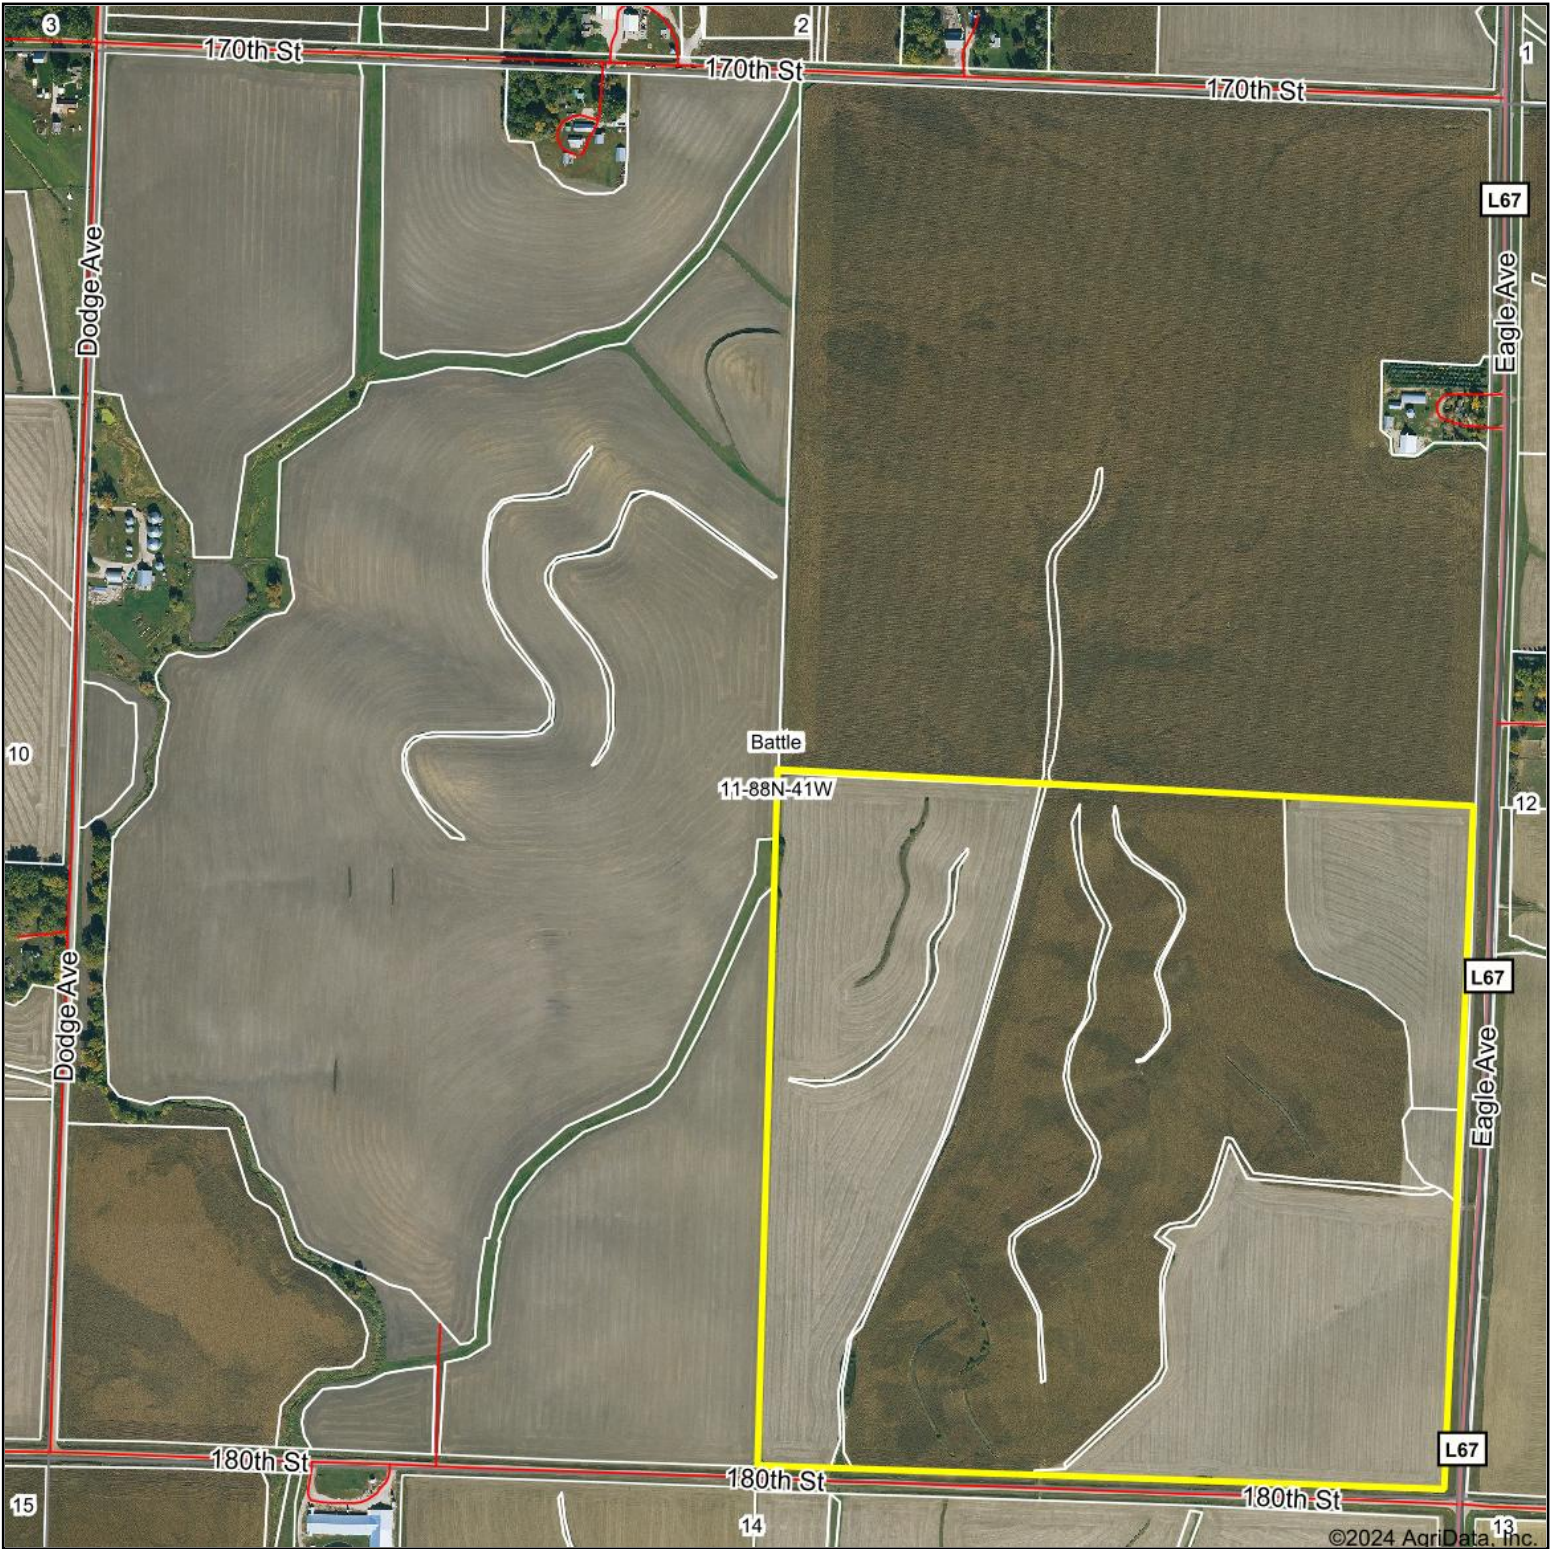

Aerial Map

©2024 AgriData, Inc.

MIDWEST LAND
MANAGEMENT
712-262-3110

Boundary Center: 42° 26' 48, -95° 34' 46.73

11-88N-41W
Ida County
Iowa

Maps Provided By:
surety
CUSTOMIZED ONLINE MAPPING
© AgriData, Inc. 2023 www.AgriDataInc.com

9/26/2024

Field borders provided by Farm Service Agency as of 5/21/2008.