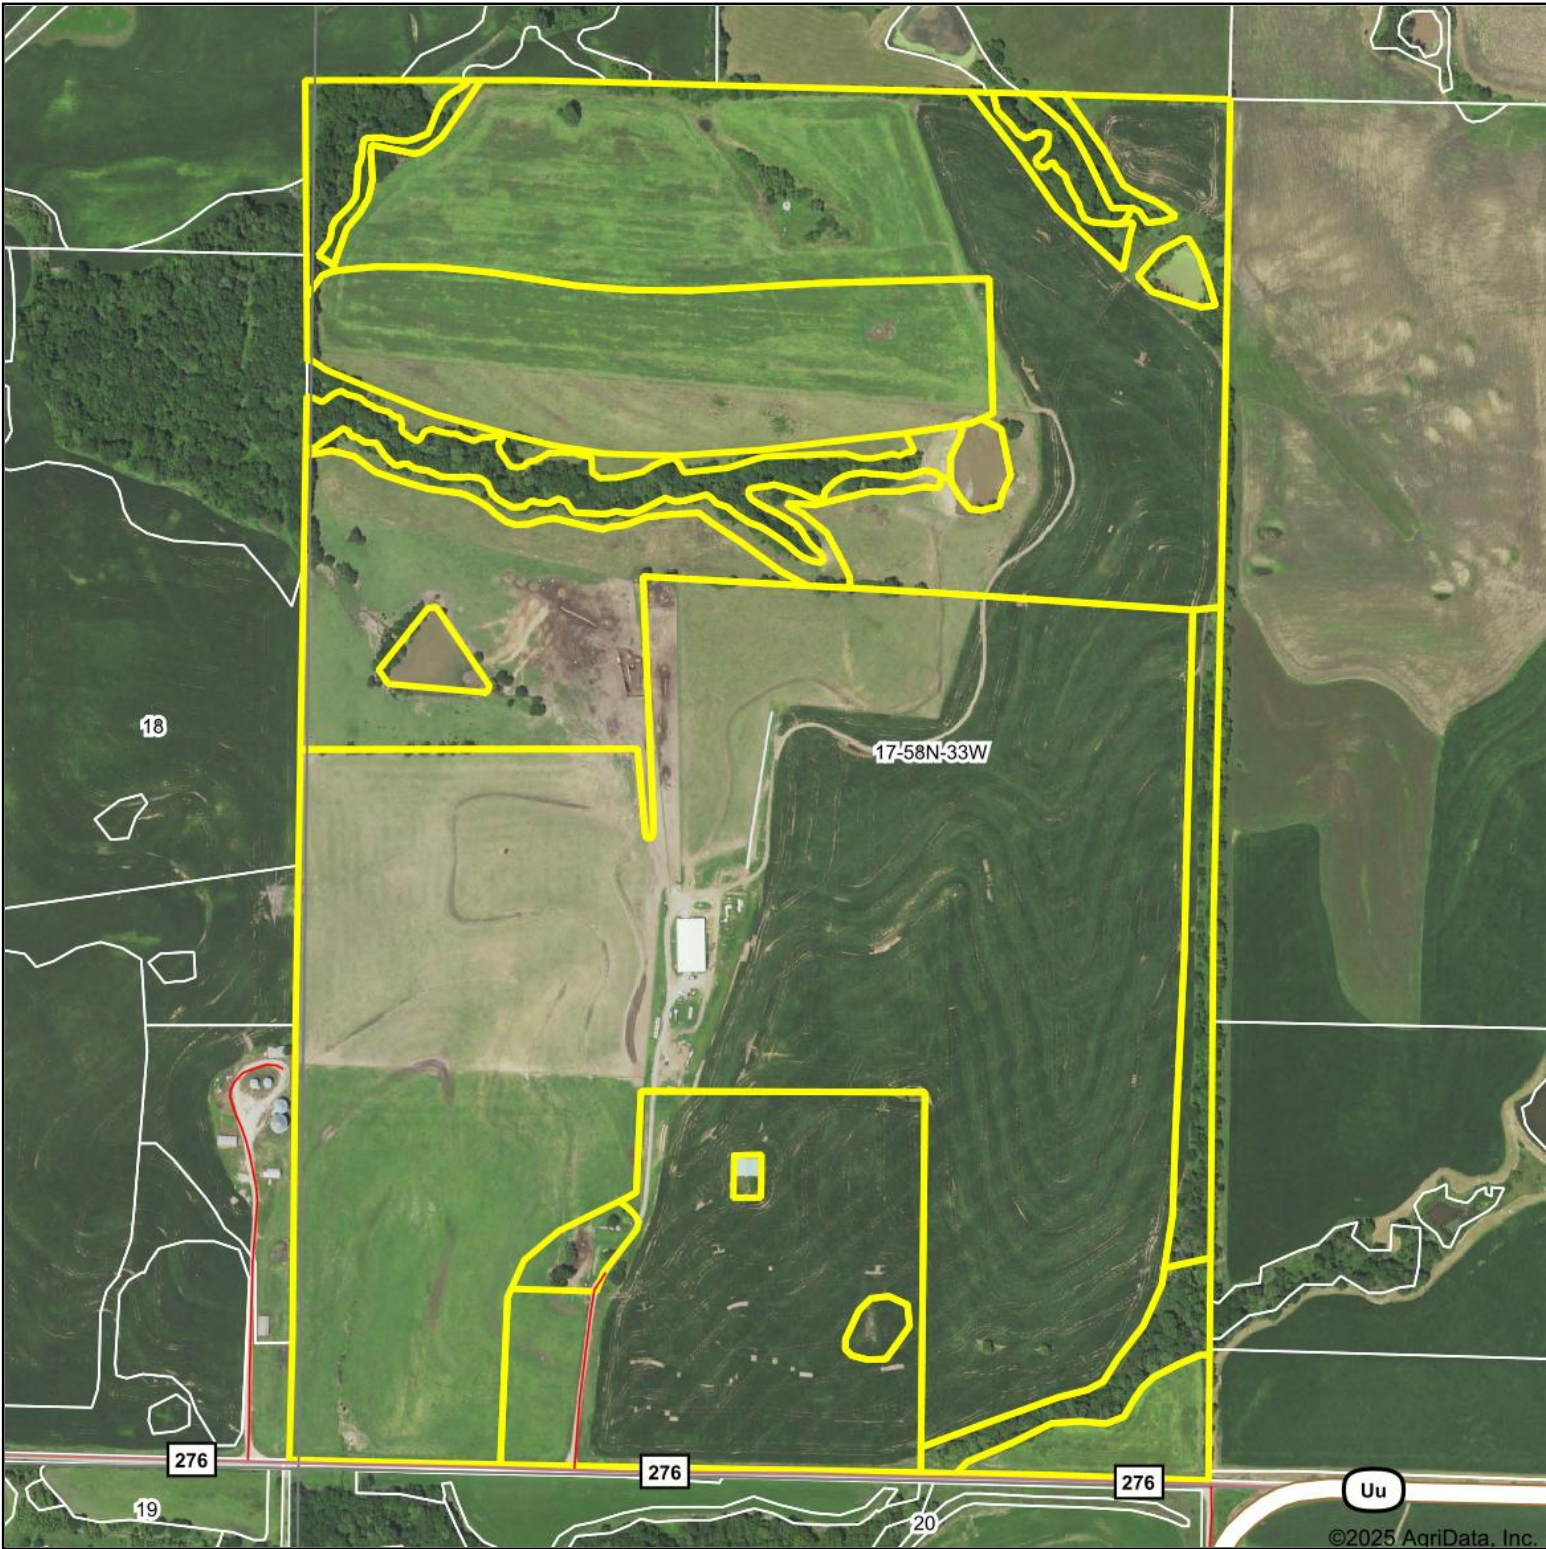

Aerial Map

©2025 AgriData, Inc.

Boundary Center: 39° 50' 23, -94° 37' 52.03

United Country
Property Solutions, LLC

17-58N-33W
Andrew County
Missouri

Maps Provided By:
surety
CUSTOMIZED ONLINE MAPPING
© AgriData, Inc. 2023 www.AgriDataInc.com

1/3/2025

Field borders provided by Farm Service Agency as of 5/21/2008.