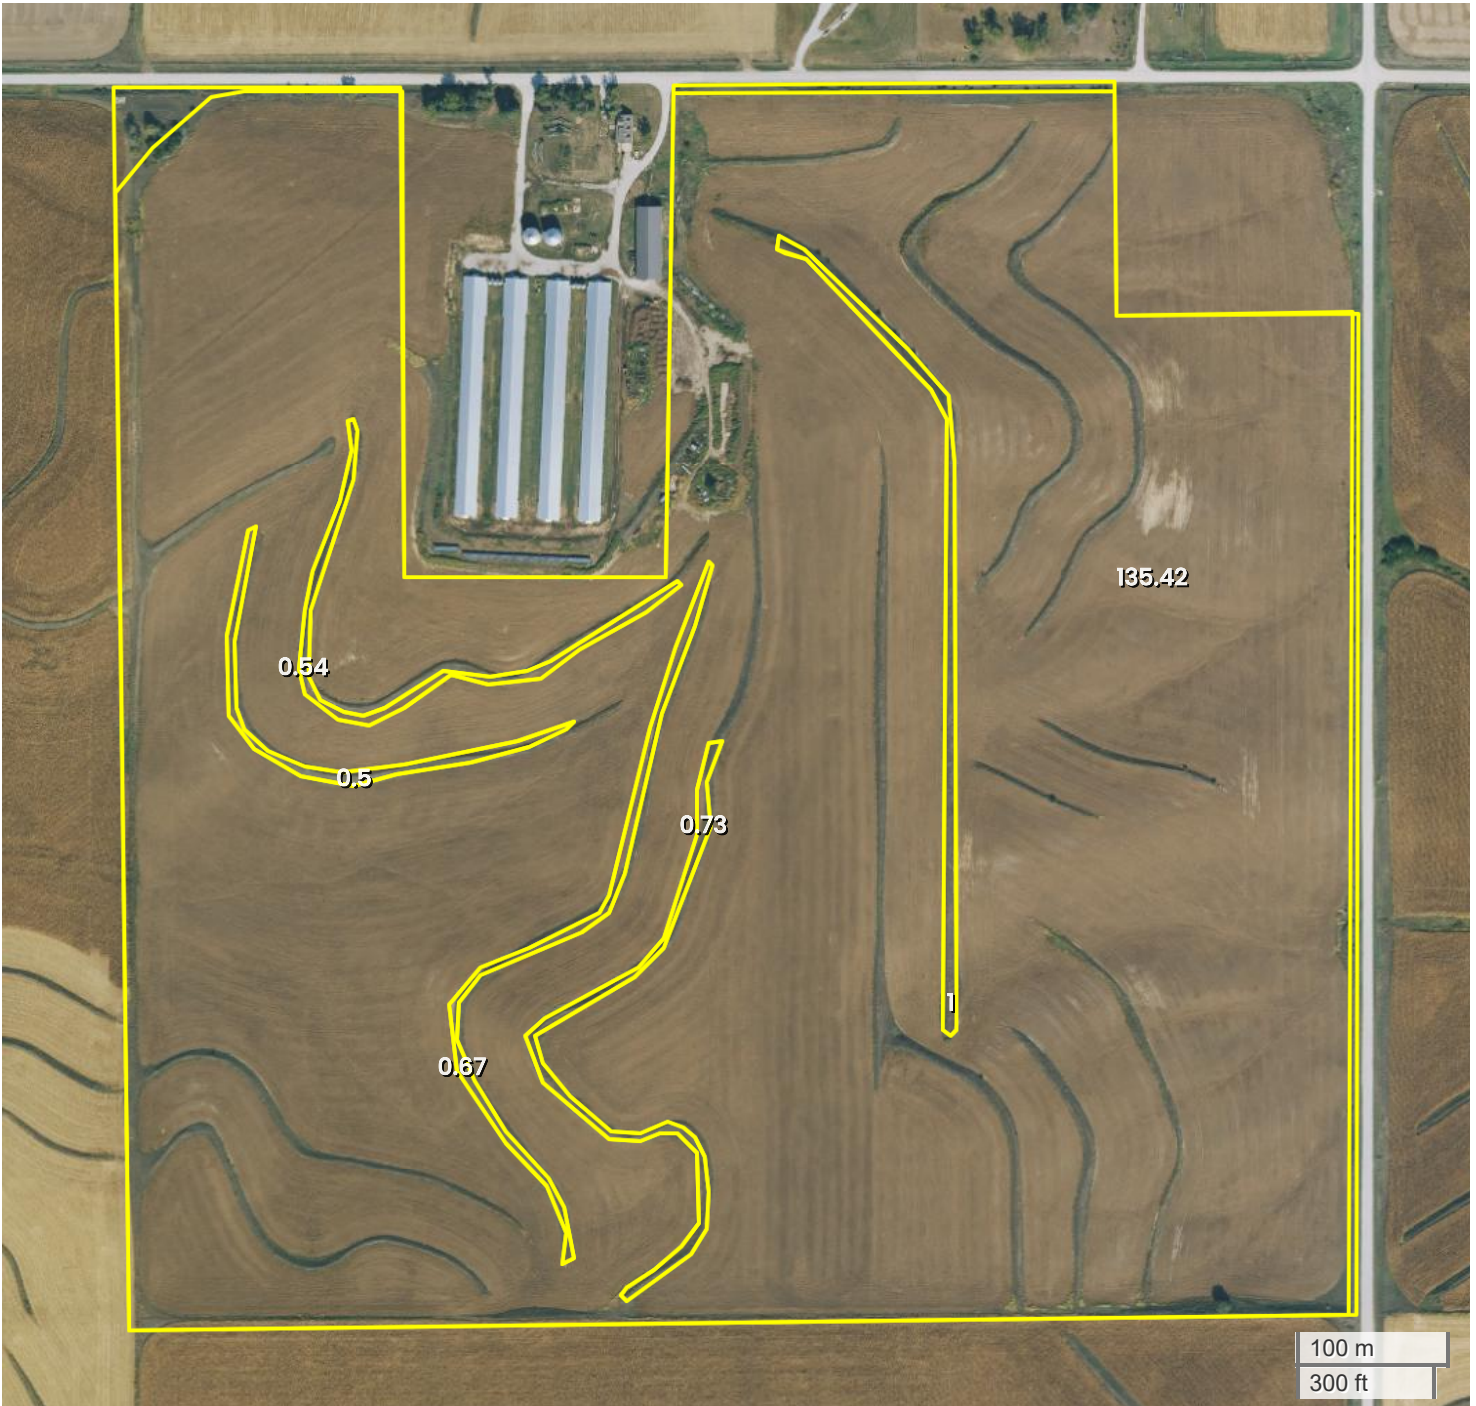

HUBERT HOUSER ESTATE (140.76 AC TOTAL, 138.86 AC TILLABLE)

AERIAL MAP

Center: 41.199932, -95.523175

23-74N-41W

Silver Creek Township

Pottawattamie County, IA

FarmWorth, LLC makes no representations or warranties, express or implied, as to the accuracy of any information, data, numerical values, boundaries, or any other information generated through the use of FarmWorth.com. User is solely responsible for independently investigating and determining all information provided through FarmWorth.com prior to use and waives any and all claims against FarmWorth, LLC for any inaccuracies or inconsistencies in the information and/or data.